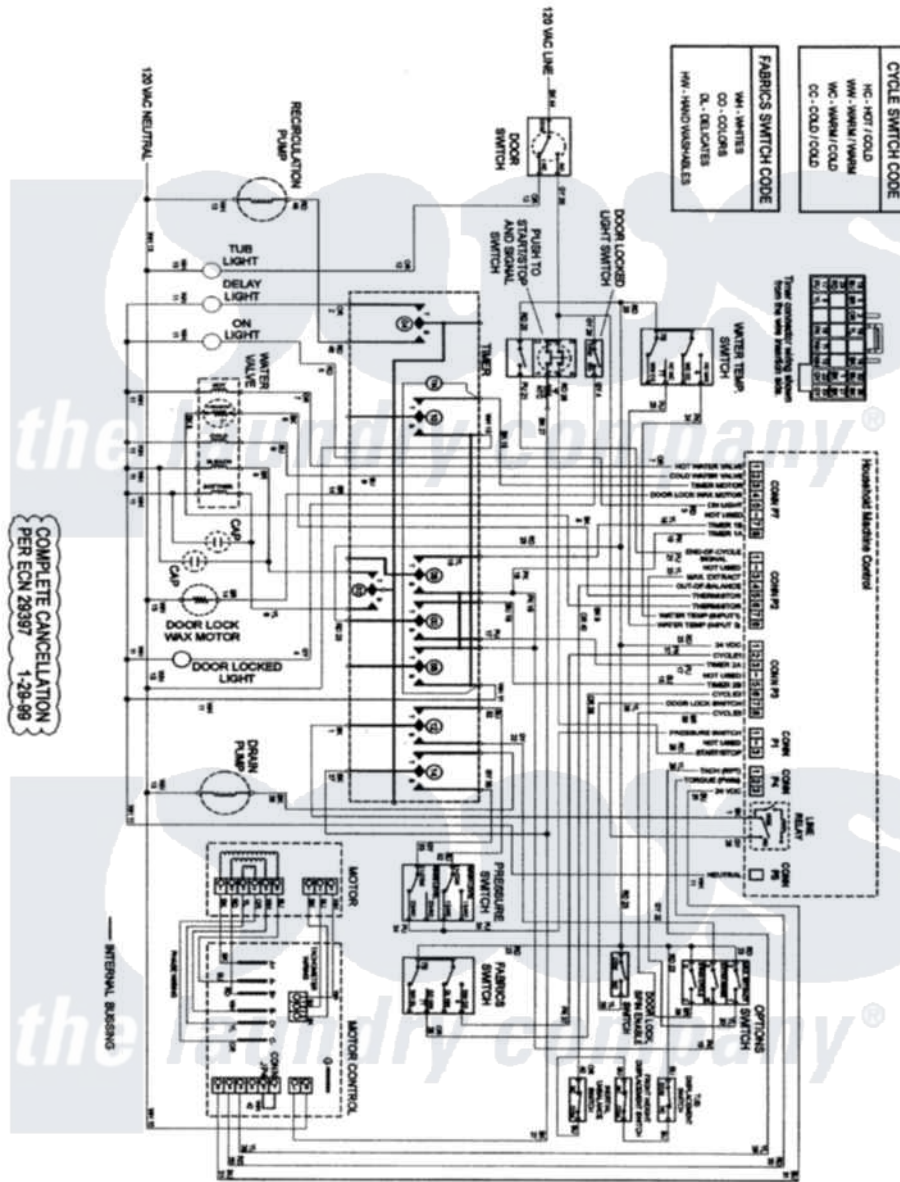

Maytag MAH4000AWW 11 - WIRING INFORMATION (SERIES 10)

Maytag Residential Maytag MAH4000AWW Washer Parts Diagram 11 - WIRING INFORMATION (SERIES 10)

[Click on the part number to view part](#)

Item	Original Part Number	Replaced By	Status	Part Description
NI	15002592		Not Available	WIRING INFORMATION