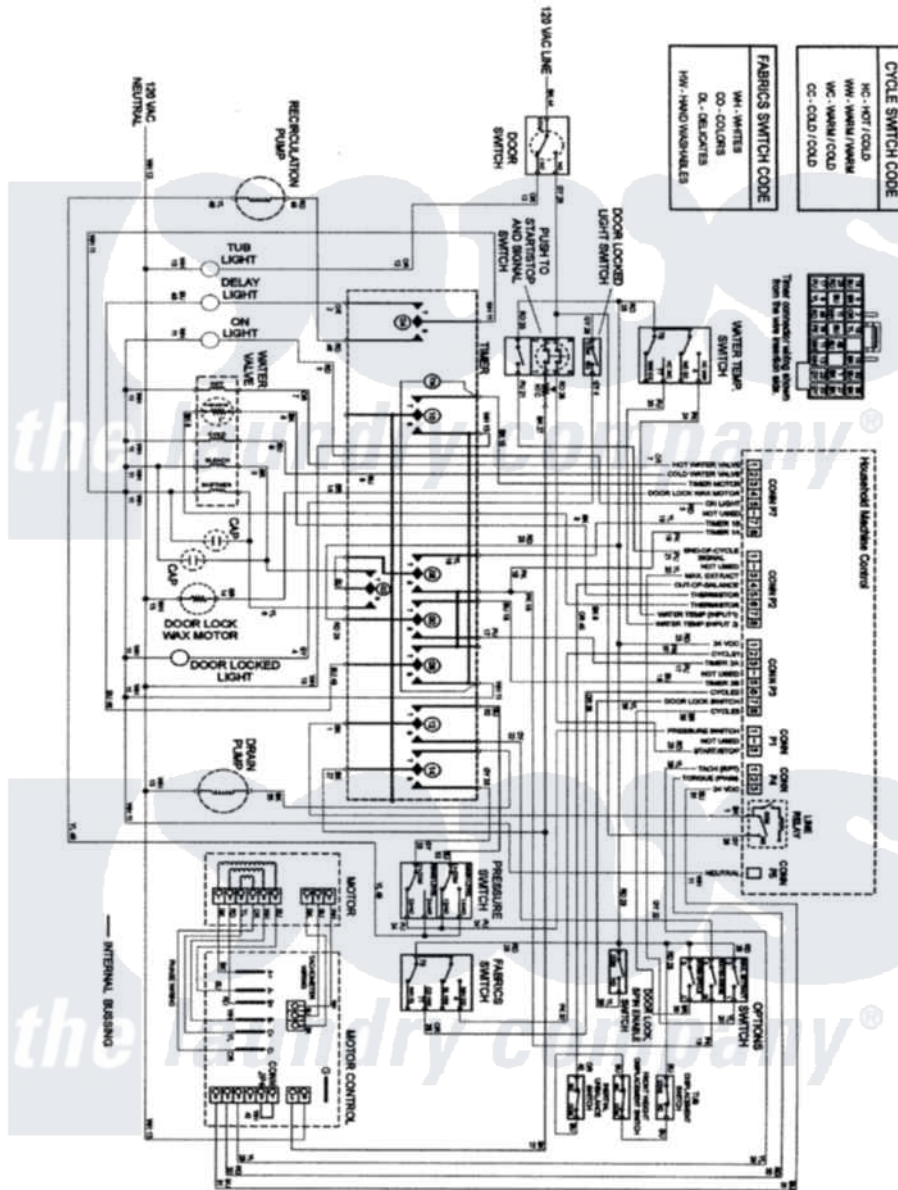

# Maytag MAH4000AWW 12 - WIRING INFORMATION (SERIES 11)

Maytag Residential Maytag MAH4000AWW Washer Parts Diagram 12 - WIRING INFORMATION (SERIES 11)

[Click on the part number to view part](#)

Item	Original Part Number	Replaced By	Status	Part Description
NI	15002653		Not Available	WIRING INFORMATION