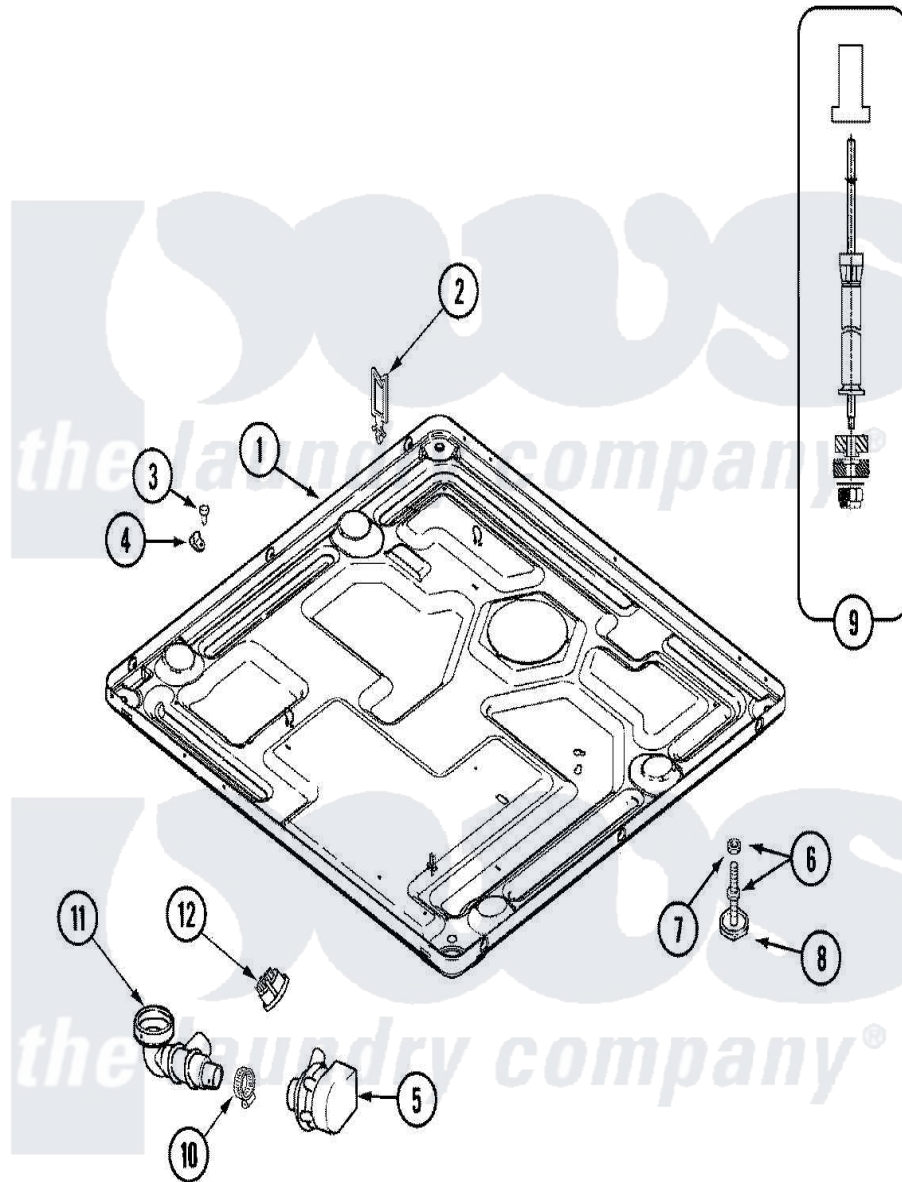

# Maytag MAH4000BWQ 01 - BASE

Maytag [Residential Maytag MAH4000BWQ Washer Parts](#) Parts Diagram 01 - BASE  
 Click on the part number to view part

Item	Original Part Number	Replaced By	Status	Part Description
1	<a href="#">22003605</a>			Base Weld Assembly
2	315471	<a href="#">22003298</a>		Retainer, Wire
3	212276	<a href="#">W10116760</a>		Screw
4	<a href="#">22002014</a>			Clip, Harness To Support
5	<a href="#">25001012</a>			Pump Isolator Bracket
"	22003244	<a href="#">25001052</a>		Pump Assembly
6	22001915	<a href="#">22003544</a>		Adjustable Leg W/Foot And Nut
7	Y052740	<a href="#">62739</a>		Nut, Lock
8	<a href="#">210684</a>			Foot, Adjustable Leg
9	<a href="#">22001988</a>			Strut Assembly-Rear
10	202515	<a href="#">596669</a>		Clamp, Manifold
11	<a href="#">22003262</a>			Hose, Tub To Pump Outlet
12	<a href="#">22003727</a>			Pressure Switch, Pump Mounted
"	22003265		Not Available	BAG, PLASTIC W/DRAWSTRING