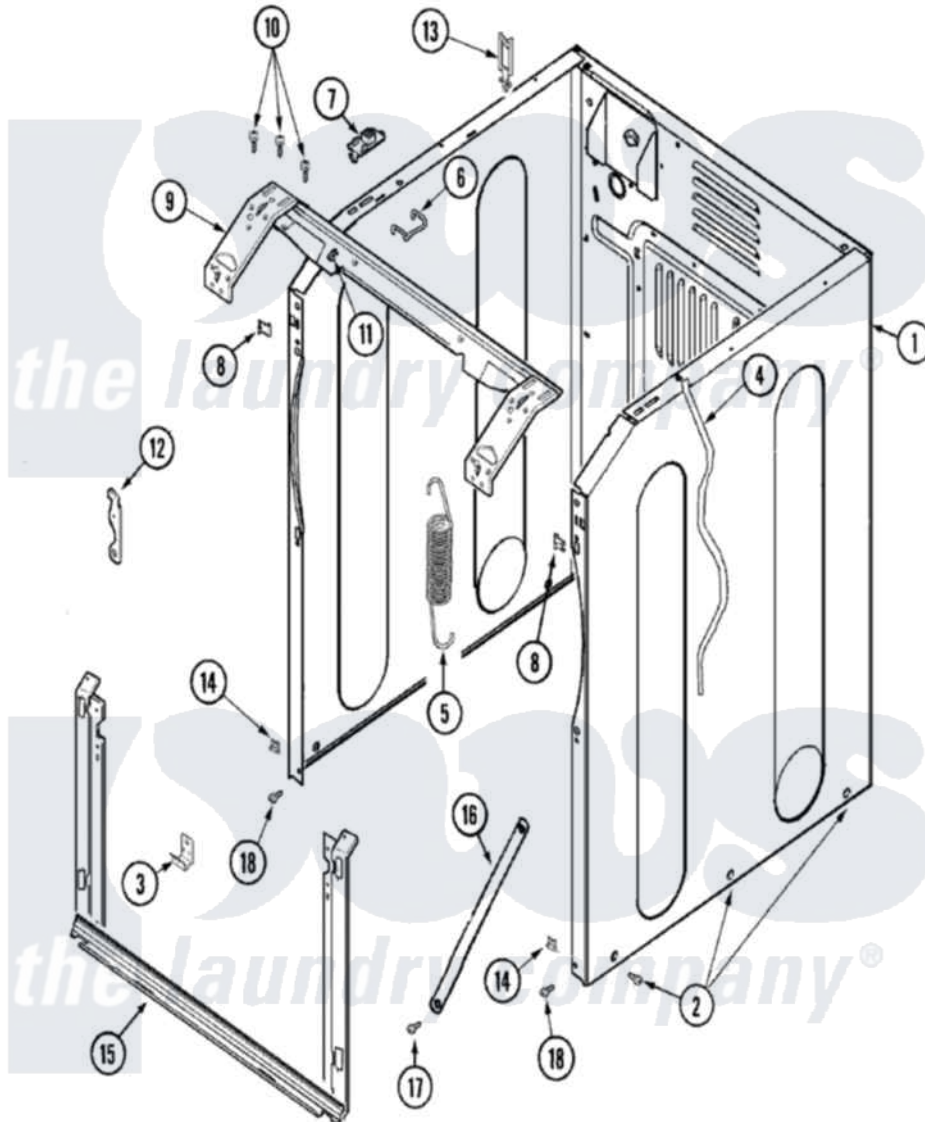

Maytag MAH4000BWQ 02 - CABINET-FRONT

Maytag Residential Maytag MAH4000BWQ Washer Parts Parts Diagram 02 - CABINET-FRONT
 Click on the part number to view part

| Item | Original Part Number | Replaced By | Status | Part Description |
|------|--------------------------|--------------------------|--------|--|
| 1 | 22003640 | | | Cabinet Assembly |
| " | 22002293 | 22003511 | | Insulation |
| 2 | 22002013 | | | Stop, Shipping |
| " | 213007 | | | Xfor Cabinet See Cabinet, Back |
| 3 | 22002239 | | | Clip, Front Panel |
| 4 | 33001836 | | | Strap, Top Cover Support |
| 5 | 22002100 | | | Spring |
| 6 | 22002297 | | | Support, Spring |
| 7 | 22001997 | | | Spacer, Top Cover |
| 8 | 22002049 | | | Clip Note: Clip, Front Panel |
| 9 | 22003637 | | | BRACE ASSEMBLY, TOP CROSS CONTAINS ITEMS 12 & 13 |
| 10 | 22001995 | | | Screw Note: Screw, Tumbler Front And Shroud |
| 11 | 22002014 | | | Clip, Harness To Support |
| 12 | 22002247 | 33002597 | | Hook, Security |

| | | | |
|----|--------------------------|--------------------------|--|
| 13 | 22003298 | | Retainer, Wire |
| 14 | 22002013 | | Stop, Shipping |
| 15 | 22003652 | | Shroud Support Assembly |
| " | 22001995 | | Screw Note: Screw, Tumbler Front And Shroud |
| 16 | 22002259 | 22002767 | Brace, Cross |
| 17 | 22001995 | | Screw Note: Screw, Tumbler Front And Shroud |
| 18 | 22001995 | | Screw Note: Screw, Tumbler Front And Shroud |