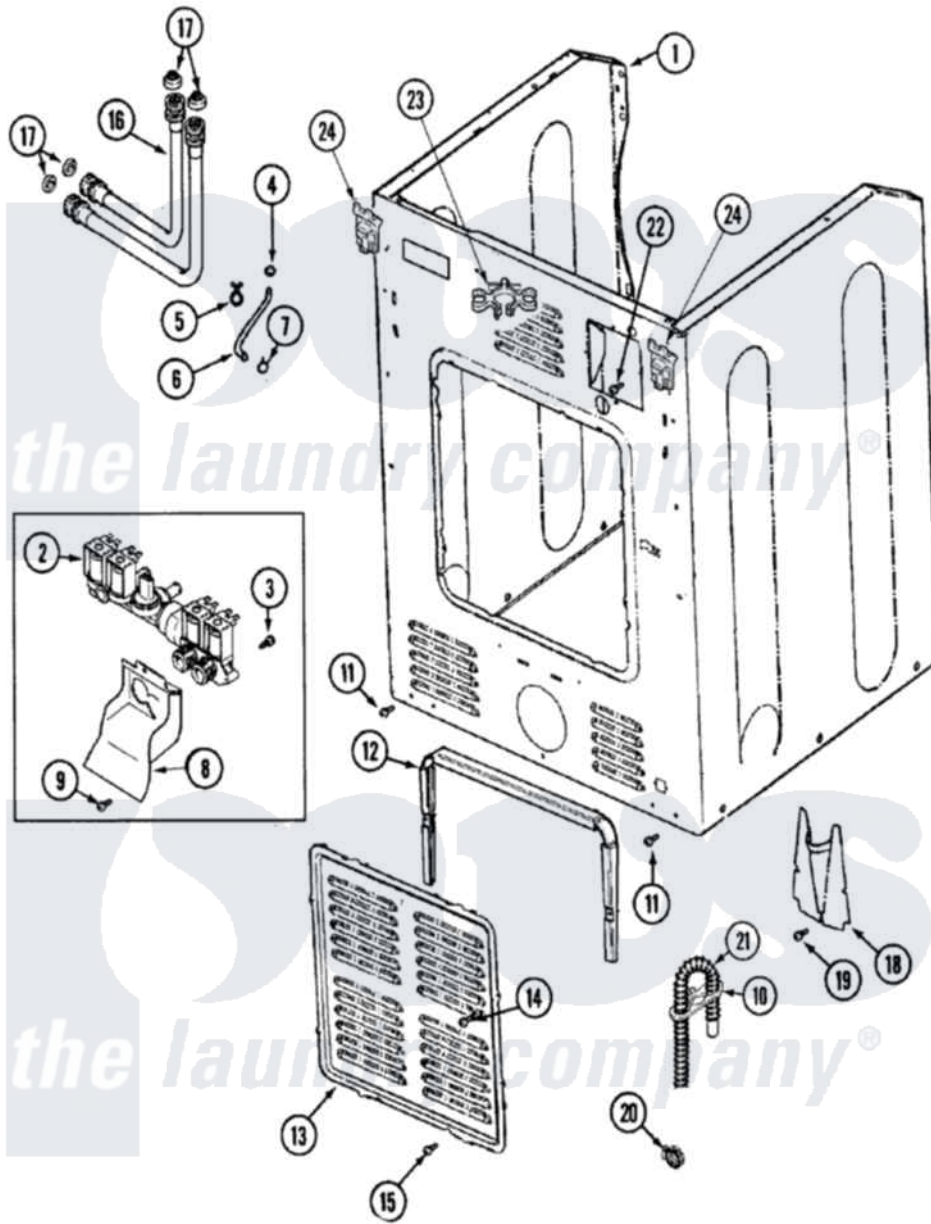

# Maytag MAH4000BWQ 03 - CABINET-REAR

Maytag [Residential Maytag MAH4000BWQ Washer Parts](#) Parts Diagram 03 - CABINET-REAR  
 Click on the part number to view part

Item	Original Part Number	Replaced By	Status	Part Description
1	22002444			LABEL, ENERGY
"	22002445		Not Available	LABEL, SAFETY
"	22002659	<a href="#">22003640</a>		Cabinet Assembly
2	<a href="#">22002795</a>			Valve, Water
3	<a href="#">22002436</a>			Screw, Water Valve Bracket
4	22002054	<a href="#">285655</a>		Clamp, Hose
5	22002027	<a href="#">74007164</a>		Lock- Purs
6	22002179	<a href="#">8539404</a>		Tie-Wire
"	<a href="#">22002296</a>			Hose, Injector
7	216169	<a href="#">596669</a>		Clamp, Manifold
8	<a href="#">33002212</a>			Bracket, Water Valve
9	22001996	<a href="#">3370225</a>		Screw
10	22002076	<a href="#">33002213</a>		Rack, Hose
11	<a href="#">22001995</a>			Screw Note: Screw, Tumbler Front And Shroud
12	<a href="#">22002022</a>			Spacer, Access Panel
13	<a href="#">22002092</a>			Panel, Access

"	<a href="#">22004355</a>		Rear Access Panel
14	22002295	<a href="#">67006908</a>	Screw, Ice Rack
"	22002925	<a href="#">3370225</a>	Screw
15	22001996	<a href="#">3370225</a>	Screw
16	<a href="#">202860</a>		Inlet Hose Assembly
"	22002229	<a href="#">22002960</a>	Strainer, Washer Inlet
17	<a href="#">Y013783</a>		Washer, Inlet Hose
18	22002093	<a href="#">22002704</a>	Cover, Drain Hose
19	<a href="#">22001995</a>		Screw Note: Screw, Tumbler Front And Shroud
20	22001984	<a href="#">285655</a>	Clamp, Hose
21	<a href="#">22002932</a>		Clip, Drain Hose
"	22002893	<a href="#">8539404</a>	Tie-Wire
"	22002891	<a href="#">12001807</a>	Drain Hose Kit
22	<a href="#">33001245</a>		Screw---NA
23	<a href="#">22002892</a>		Retainer, Drain Hose
24	22003367	<a href="#">22004095</a>	Hinge, Plastic
"	<a href="#">22001995</a>		Screw Note: Screw, Tumbler Front And Shroud