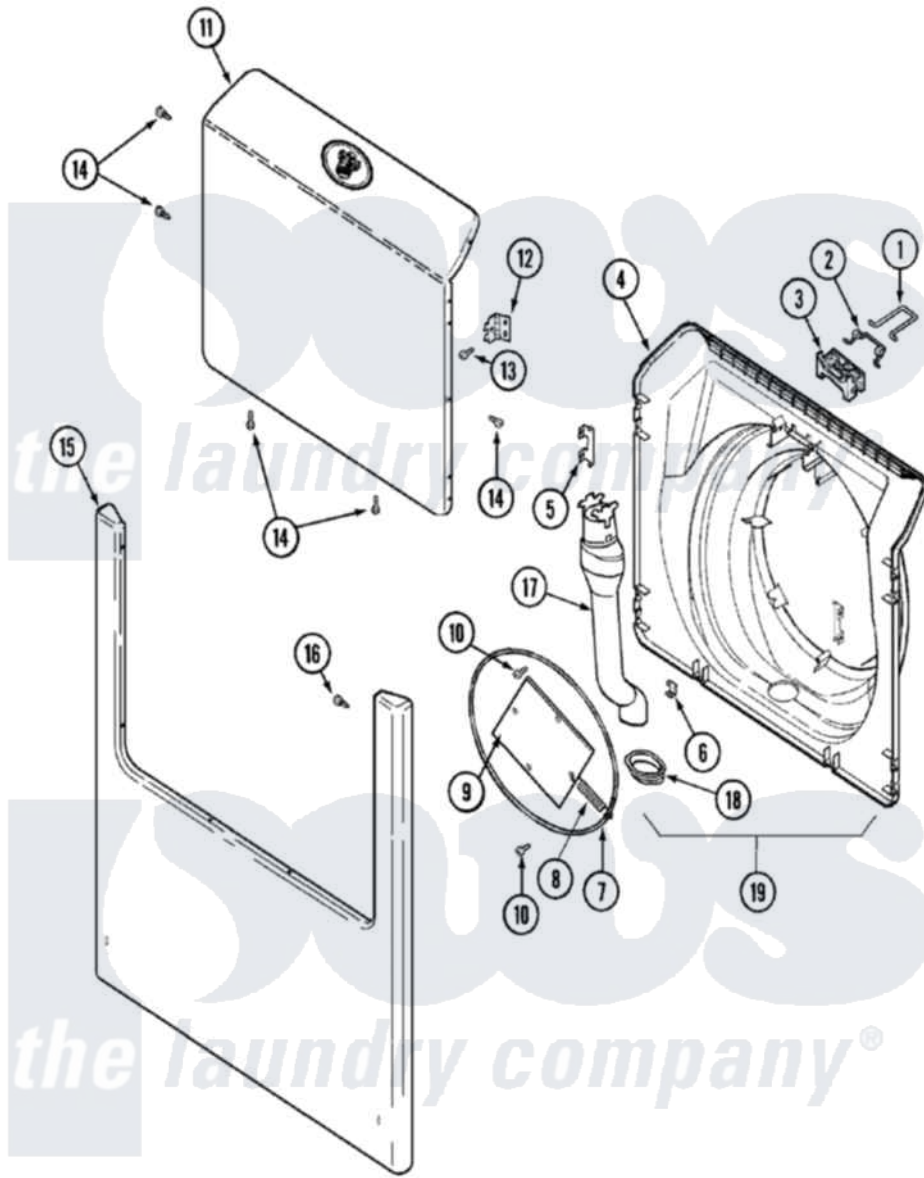

Maytag MAH4000BWW 05 - DOOR & FRONT PANEL

Maytag Residential Maytag MAH4000BWW Washer Parts Parts Diagram 05 - DOOR & FRONT PANEL
 Click on the part number to view part

Item	Original Part Number	Replaced By	Status	Part Description
1	22003222			Hoop, Lock
2	22002003			Spring, Latch
3	22002168			Support, Lock Hoop
4	22003800			Inner Door/Vented
"	22003076	22003083		Liner, Door Assembly W/Vent
5	22002038			Clip, Door
6	22002039			Clip, Door
7	22002104			Frame, Wire
8	22002356			Spring, Plate
9	22002094			Frame, Wire
10	22002007			Screw, Wire Frame
11	22002260			Panel, Door
"	22001817			Sheet, Sound Damper
12	22002000	22002798		Hinge, Door
"	22002095	12001994		Cover
13	22002062	98006631		Screw

14	22002063	Screw No.8-18AB Wafer Head	
15	22004428	Seal, Export	
"	22002241	22002836	Panel, Front
"	22002239	Clip, Front Panel	
"	22002305	22003512	Insulation, Cabinet
"	22001995	Screw Note: Screw, Tumbler Front And Shroud	
16	22002012	Screw, Hinge Note: Screw, Hinge Bracket	
17	22002990	22003850	Vent Tube Assembly
"	22002244	Clip, Grounding	
18	22003075	Grommet, Vent Tube	
19	22003083	Liner, Door Assembly W/Vent	
20	22003908	Vapor Barrier	