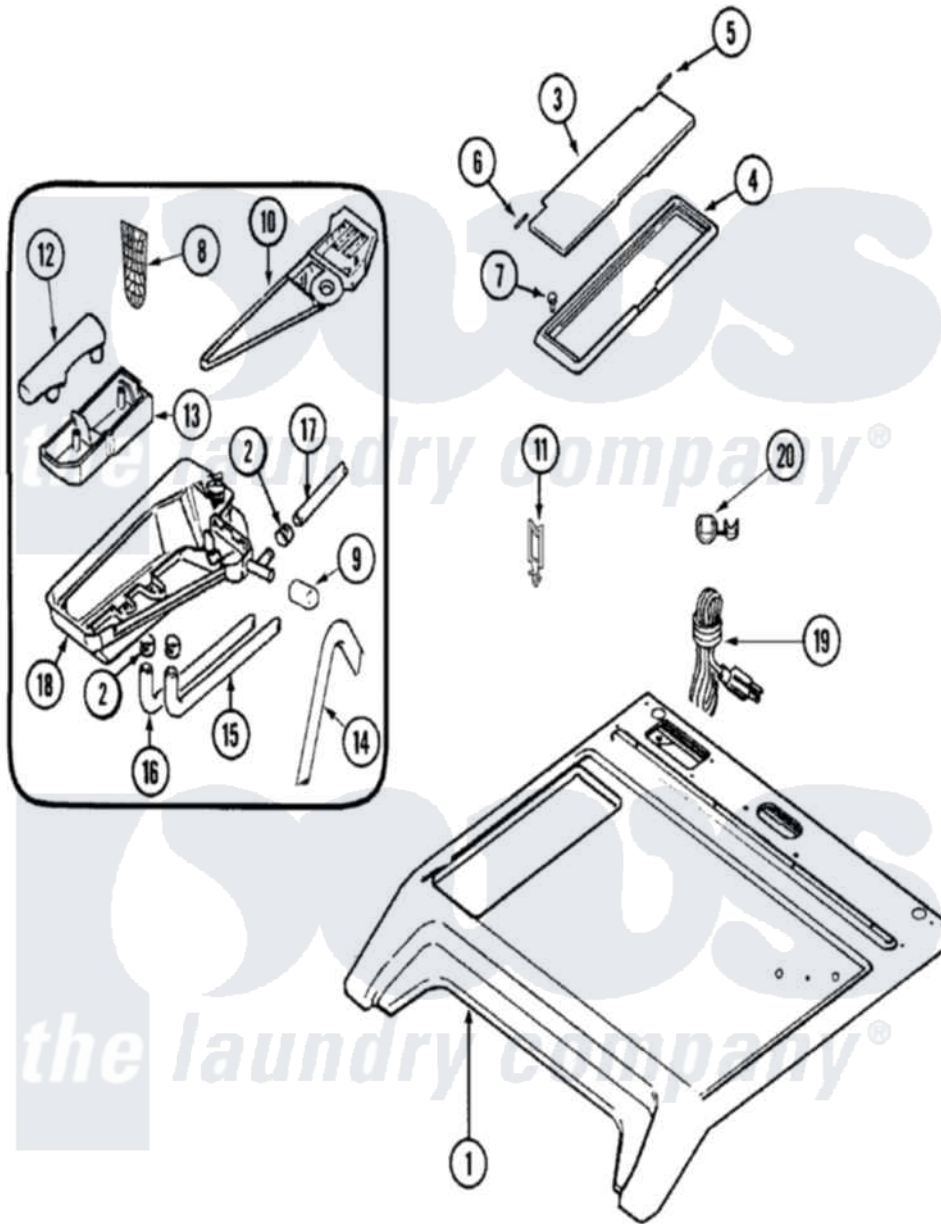

Maytag MAH4000BWW 10 - TOP

Maytag [Residential Maytag MAH4000BWW Washer Parts](#) Parts Diagram 10 - TOP
 Click on the part number to view part

Item	Original Part Number	Replaced By	Status	Part Description
1	22002116			Cover, Top
2	205161	489503		Clamp
3	22002288	22004481		Lid, Dispenser
4	22002290			Bezel, Dispenser
5	Y912678	6-912678		Pin- Hinge
6	Y912679			Pin, Hinge
7	22003263			Screw, Sump Cap
8	22003321			Grid, Dispenser
9	22002796			Cap
10	22003322			Top, Dispenser
11	22002027	74007164		Lock- Purs
12	22002266			Cap, Siphon
13	22002265			Cup, Siphon
14	22003259			Hose, Shower
15	22002551			Hose, Bleach
16	22002552			Hose, Fabric Softener----NA

17	22003457		Hose, Detergent
18	22003320		Bottom, Dispenser Assembly
19	22001178	22003062	Cord, Power
20	211881		Grommet, Cord Part Not Used- Gas Models Only
"	912365	3370225	Screw