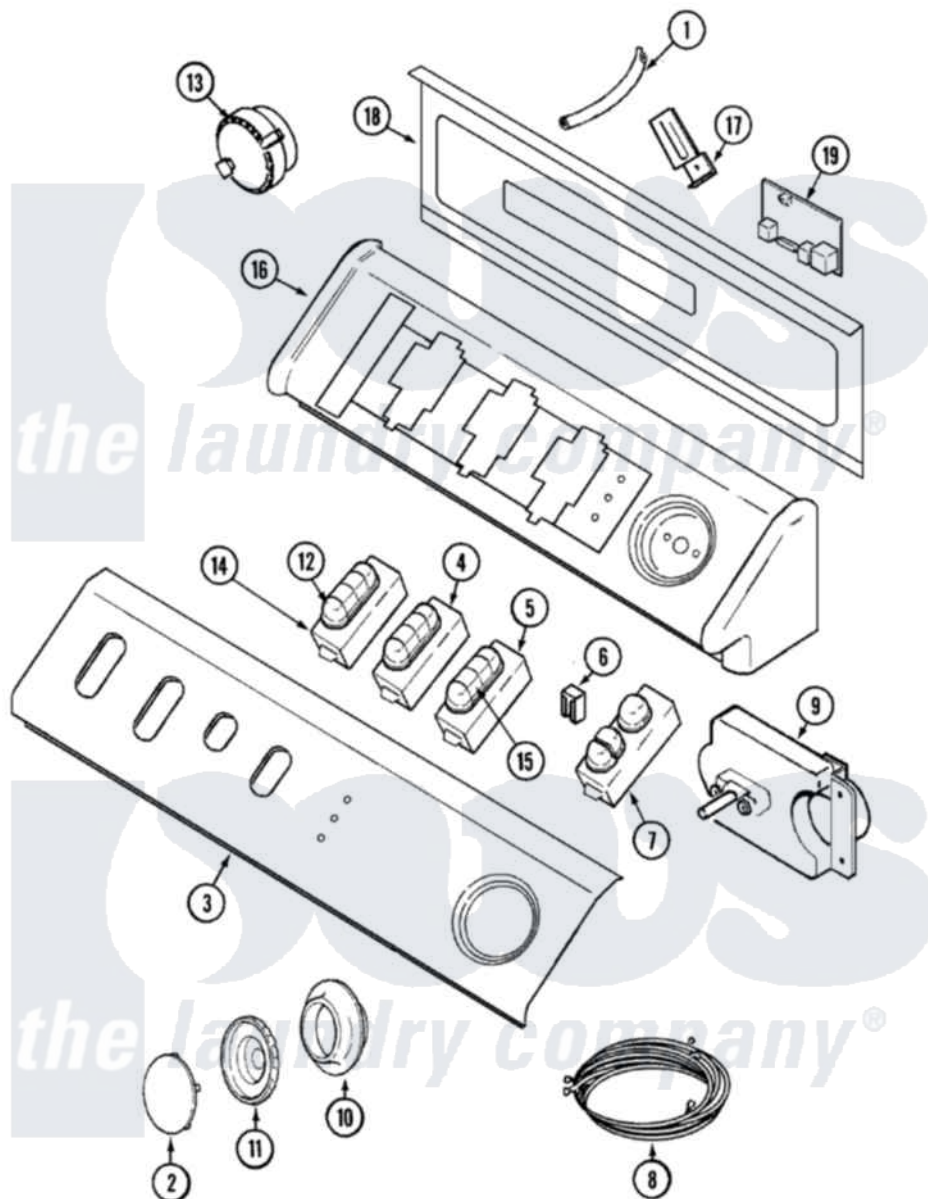

# Maytag MAH5500AWQ 01 - CONTROL PANEL

Maytag Residential Maytag MAH5500AWQ Washer Parts Parts Diagram 01 - CONTROL PANEL  
 Click on the part number to view part

Item	Original Part Number	Replaced By	Status	Part Description
1	<a href="#">22002010</a>			Hose, Pressure Switch
3	<a href="#">22003807</a>			Medallion, Console
"	<a href="#">22003806</a>			Medallion, Console
6	<a href="#">22001948</a>			Lens, Indicator Light
"	<a href="#">903115</a>			Lock Light
"	<a href="#">22002281</a>			Indicator Light
8	<a href="#">22003287</a>			Harness, Main Wire
"	<a href="#">22003014</a>			Harness, Main Wire
9	22001662	<a href="#">8534058</a>		Screw
"	<a href="#">22002867</a>			Timer
13	<a href="#">22002994</a>			Switch, Pressure
17	22002345		Not Available	TIE, WIRE
"	22001996	<a href="#">3370225</a>		Screw
"	<a href="#">22002178</a>			Bracket, Air Dome Hose
18	22001996	<a href="#">3370225</a>		Screw
"	Y22002339	<a href="#">8534058</a>		Screw

"	33001806	Not Available	BACK, CONSOLE PANEL
19	<a href="#">22002284</a>		Bracket
"	22002788	<a href="#">22002989</a>	Board, Control
20	<a href="#">2201907</a>		Manual, Use And Care
"	22003484	Not Available	SCRIPT, U & C VIDEO (SPN)
"	<a href="#">22003485</a>		Script, U And C Video
"	16008373	Not Available	MANUAL, SERVICE-NO REFUND
21	22002304	<a href="#">22003485</a>	Script, U And C Video
"	<a href="#">22002899</a>		Video, U And C