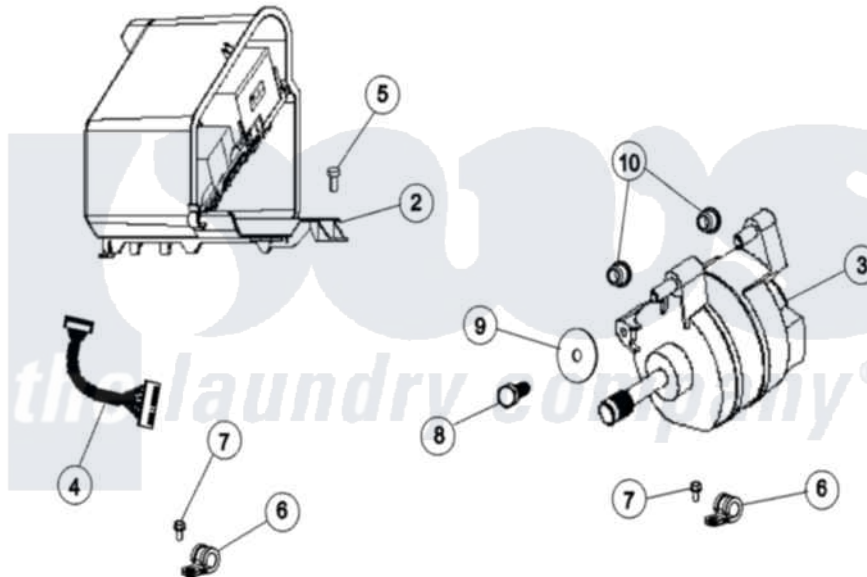

# Maytag MAH5500AWQ 02 - MOTOR & MOTOR CONTROL

1 USE FOR ITEM 2 PRIOR TO SERIES 88

ITEM 1 - KIT CONTAINS:

Maytag Residential Maytag MAH5500AWQ Washer Parts Parts Diagram 02 - MOTOR & MOTOR CONTROL  
 Click on the part number to view part

Item	Original Part Number	Replaced By	Status	Part Description
1	<a href="#">12002039</a>			Neptune Motor Conversion Kit
2	<a href="#">12002039</a>			Neptune Motor Conversion Kit
"	<a href="#">22004046</a>			Control Assembly, Motor
3	<a href="#">22003856</a>			Motor, Variable Speed
"	22003442	<a href="#">12002039</a>		Neptune Motor Conversion Kit
4	22004047	<a href="#">22004212</a>		Motor Harness
"	<a href="#">22002471</a>			Wire Harness, Motor Control
5	212276	<a href="#">W10116760</a>		Screw
6	22002173	<a href="#">22002014</a>		Clip, Harness To Support
7	Y310632	<a href="#">1163839</a>		Screw
8	<a href="#">22003686</a>			Bolt, Motor
"	22002058	<a href="#">22003599</a>		Bolt- Moto
9	22002086	<a href="#">22002320</a>		Washer, Belt Tension Bolt
10	22002082	<a href="#">22003329</a>		Isolator, Motor