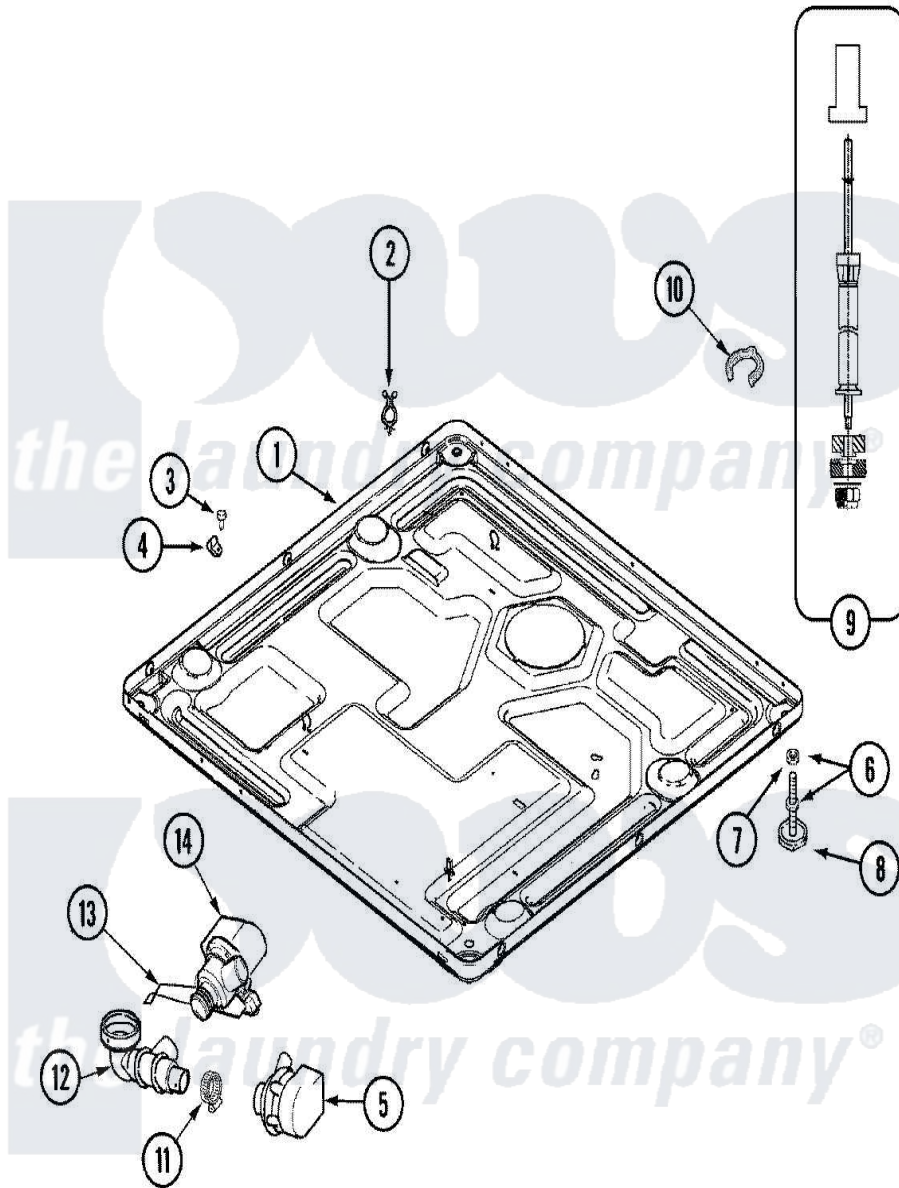

# Maytag MAH5500AWW 01 - BASE

Maytag [Residential Maytag MAH5500AWW Washer Parts](#) Parts Diagram 01 - BASE  
 Click on the part number to view part

Item	Original Part Number	Replaced By	Status	Part Description
1	22002240	<a href="#">22003435</a>		Base, Assembly
"	<a href="#">22003605</a>			Base Weld Assembly
2	315471	<a href="#">22003298</a>		Retainer, Wire
3	212276	<a href="#">W10116760</a>		Screw
4	<a href="#">22002014</a>			Clip, Harness To Support
5	<a href="#">22003059</a>			Pump, Drain
"	22002794	<a href="#">22003059</a>		Pump, Drain
"	<a href="#">25001012</a>			Pump Isolator Bracket
6	22001915	<a href="#">22003544</a>		Adjustable Leg W/Foot And Nut
7	Y052740	<a href="#">62739</a>		Nut, Lock
8	<a href="#">210684</a>			Foot, Adjustable Leg
9	<a href="#">22001988</a>			Strut Assembly-Rear
10	<a href="#">22003080</a>			Clip, Airdome Hose
11	202515	<a href="#">596669</a>		Clamp, Manifold
12	<a href="#">22002958</a>			Hose, Outlet
13	<a href="#">22002790</a>			Bracket, Pump Mount

14

202515

[596669](#)

Clamp, Manifold

"

[22003284](#)

Pad, Recirculation Pump

"

[22002792](#)

Pump