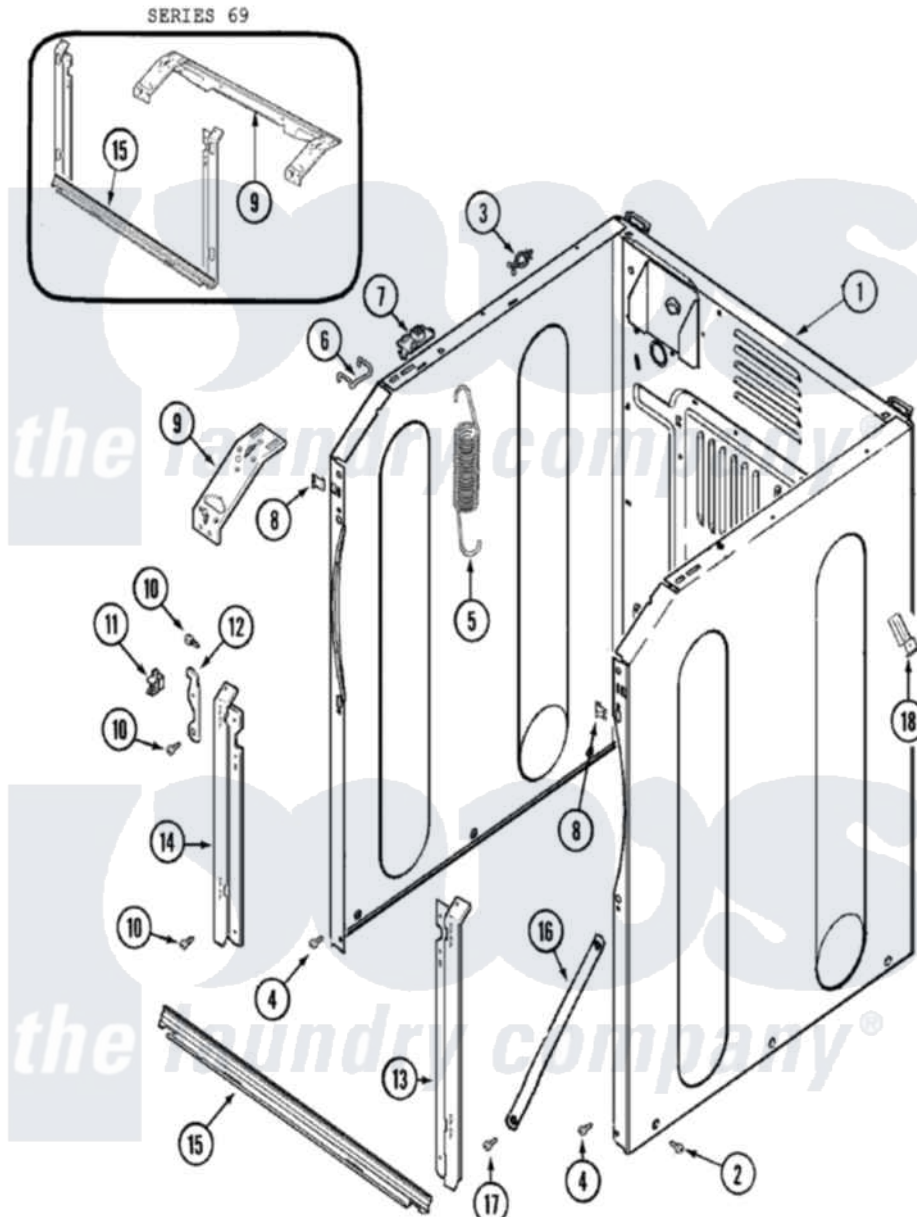

Maytag MAH5500AWW 02 - CABINET-FRONT

Maytag Residential Maytag MAH5500AWW Washer Parts Parts Diagram 02 - CABINET-FRONT
 Click on the part number to view part

Item	Original Part Number	Replaced By	Status	Part Description
1	33001836			Strap, Top Cover Support
"	22003639			Cabinet Assembly
"	22003582		Not Available	CABINET, ASSY. (WHT-AS PK)
"	22002548	22003639		Cabinet Assembly
"	22002293	22003511		Insulation
"	22002013			Stop, Shipping
2	213007			Xfor Cabinet See Cabinet, Back
3	315471	22003298		Retainer, Wire
4	22001995			Screw Note: Screw, Tumbler Front And Shroud
5	22002100			Spring
6	22002297			Support, Spring
7	22001997			Spacer, Top Cover
8	22002049			Clip Note: Clip, Front Panel
9	22002090			Brace, Corner

"	22003908		Vapor Barrier
"	22002292		Brace, Corner
"	22003637		BRACE ASSEMBLY, TOP CROSS CONTAINS ITEMS 12 & 13
10	22001995		Screw Note: Screw, Tumbler Front And Shroud
11	22002001		Support, Hinge
12	22002247	33002597	Hook, Security
13	22002034	22003224	Bracket, Shroud
14	22002035	22002985	Bracket, Shroud
15	22003652		Shroud Support Assembly
"	22001993		Bridge, Shroud Support
16	22002259	22002767	Brace, Cross
17	22001995		Screw Note: Screw, Tumbler Front And Shroud
18	22001996	3370225	Screw
"	22002178		Bracket, Air Dome Hose