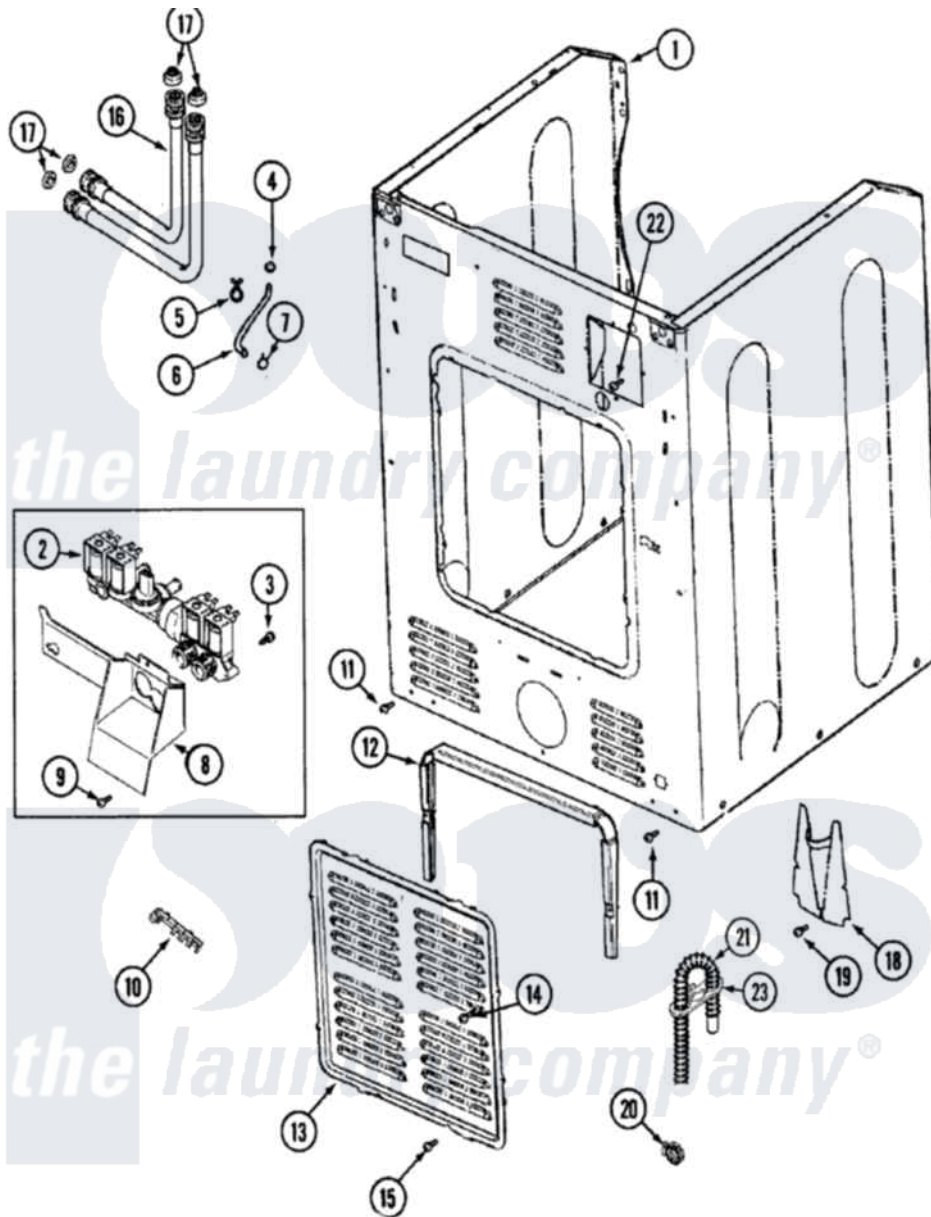

Maytag MAH5500AWW 03 - CABINET-REAR

Maytag [Residential Maytag MAH5500AWW Washer Parts](#) Parts Diagram 03 - CABINET-REAR
 Click on the part number to view part

Item	Original Part Number	Replaced By	Status	Part Description
1	22002548	22003639		Cabinet Assembly
"	22002445		Not Available	LABEL, SAFETY
"	22002444			LABEL, ENERGY
2	22002795			Valve, Water
"	205161	489503		Clamp
3	22002436			Screw, Water Valve Bracket
4	22002054	285655		Clamp, Hose
5	22002027	74007164		Lock- Purs
6	22002179	8539404		Tie-Wire
"	22002296			Hose, Injector
7	216169	596669		Clamp, Manifold
8	33002212			Bracket, Water Valve
9	22001996	3370225		Screw
10	22002076	33002213		Rack, Hose
11	22001995			Screw Note: Screw, Tumbler Front And Shroud
12	22002022			Spacer, Access Panel

13	22002092		Panel, Access
14	22002295	67006908	Screw, Ice Rack
15	22001996	3370225	Screw
16	22002229	22002960	Strainer, Washer Inlet
"	202860		Inlet Hose Assembly
17	Y013783		Washer, Inlet Hose
18	22002093	22002704	Cover, Drain Hose
19	22001995		Screw Note: Screw, Tumbler Front And Shroud
20	22001984	285655	Clamp, Hose
21	22002891	12001807	Drain Hose Kit
"	22002893	8539404	Tie-Wire
"	22002932		Clip, Drain Hose
"	12001659	12001807	Drain Hose Kit
22	33001245		Screw---NA
23	22002892		Retainer, Drain Hose