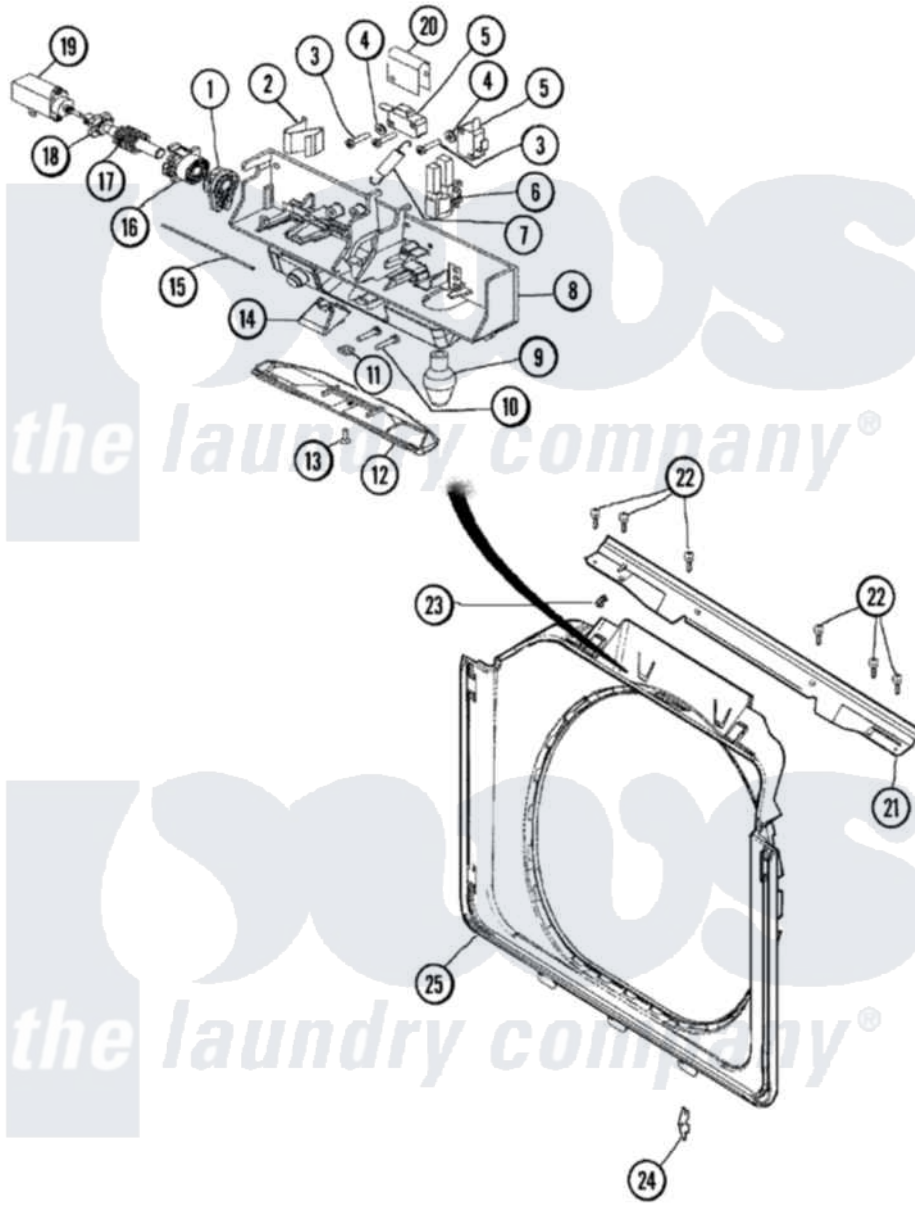

# Maytag MAH5500AWW 06 - DOOR SHROUD & DOOR LATCH ASSEMBLY

Maytag Residential Maytag MAH5500AWW Washer Parts Parts Diagram 06 - DOOR SHROUD & DOOR LATCH ASSEMBLY

[Click on the part number to view part](#)

Item	Original Part Number	Replaced By	Status	Part Description
1	<a href="#">22003716</a>			Rotating Gear, Latch
2	<a href="#">22003717</a>			Spring, Latch
3	<a href="#">22001352</a>			Screw, Check Switch
4	<a href="#">22002165</a>			Washer, Door Lock Switch
5	<a href="#">22002162</a>			Switch, Door Lock Spin Enable
6	<a href="#">22002433</a>			Bulb Holder Assembly
7	<a href="#">22002158</a>			Spring, Gear Return
8	<a href="#">22003067</a>			Switch Holder Assembly
9	<a href="#">22002263</a>			Lamp
10	<a href="#">22003719</a>			Screw, Latch
11	<a href="#">22003720</a>			Nut, Latch
12	<a href="#">22002434</a>			Cover, Bulb
13	22002435	<a href="#">241877</a>		Screw
14	<a href="#">22003055</a>			Ramp, Door Hoop
15	<a href="#">22002164</a>			Cable, Door
16	<a href="#">22003715</a>			Sliding Gear, Latch

17	<a href="#">22003721</a>		Spring, Axle / Latch
18	<a href="#">22003718</a>		Axle, Latch
19	<a href="#">22002119</a>		Motor, Wax
20	<a href="#">22004256</a>		Shield
21	22003637		BRACE ASSEMBLY, TOP CROSS CONTAINS ITEMS 12 & 13
"	<a href="#">22002015</a>		Support, Door Lock
22	<a href="#">22001995</a>		Screw Note: Screw, Tumbler Front And Shroud
23	<a href="#">22002014</a>		Clip, Harness To Support
24	22002095	<a href="#">12001994</a>	Cover
"	<a href="#">33001764</a>		Cover, Hinge Hole
"	<a href="#">33001787</a>		Screw, Hinge Note: Screw, Hinge Hole Cover
25	<a href="#">22002234</a>		Shroud And Dispenser Hose