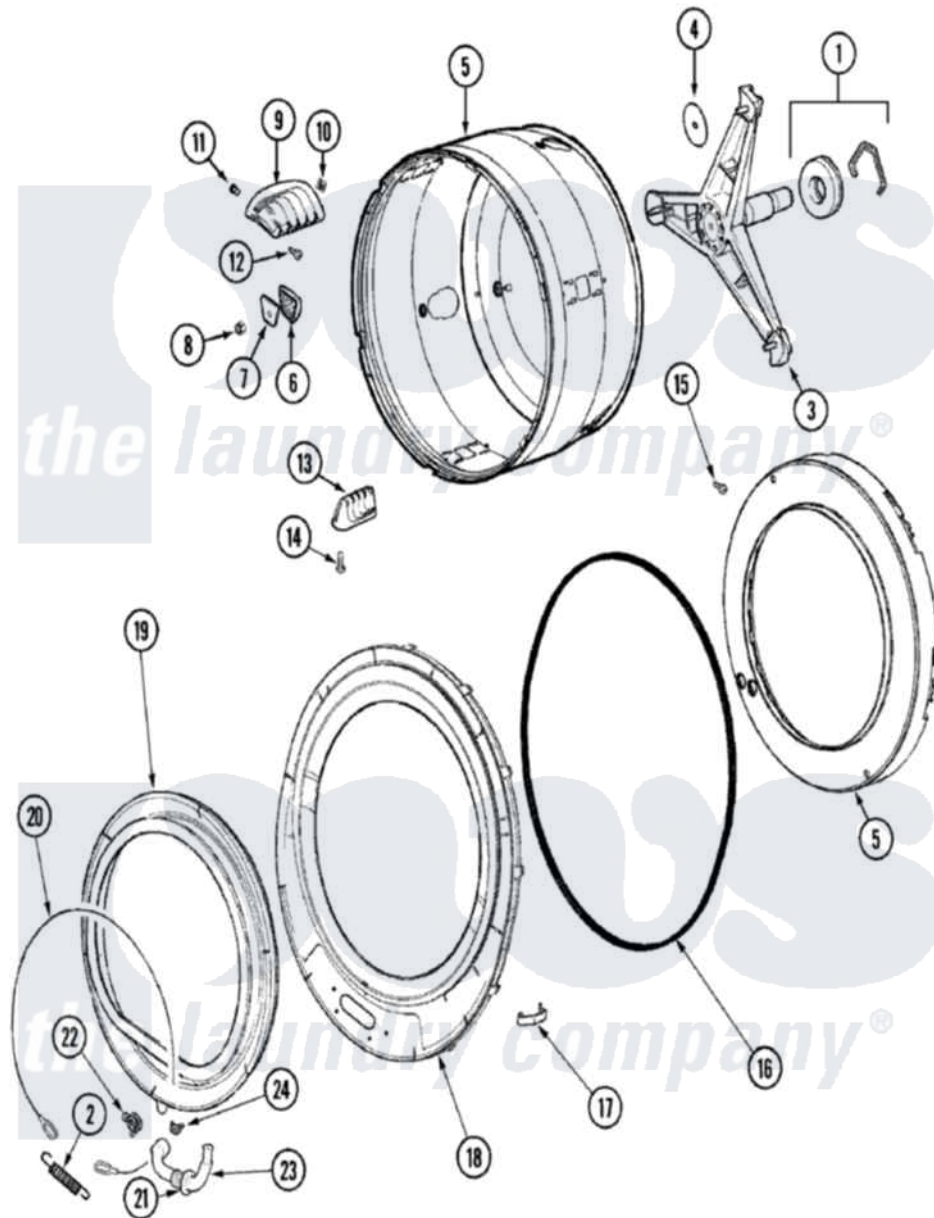

# Maytag MAH5500AWW 09 - SPINNER ASSEMBLY & OUTER TUB COVER

Maytag Residential Maytag MAH5500AWW Washer Parts Parts Diagram 09 - SPINNER ASSEMBLY & OUTER TUB COVER

[Click on the part number to view part](#)

Item	Original Part Number	Replaced By	Status	Part Description
1	<a href="#">12002022</a>			Lip Seal Kit
"	12001478	<a href="#">12002022</a>		Lip Seal Kit
2	<a href="#">22002099</a>			Spring, Tub
3	22002897	<a href="#">W10181639</a>		Support
"	<a href="#">22002123</a>			Tube, Molykote
"	22003925	<a href="#">W10181639</a>		Support
4	<a href="#">22002023</a>			Washer, Plastic
5	22002115	<a href="#">6-2717080</a>		Spinner As
6	22002021	<a href="#">22002482</a>		Washer, Profile
7	<a href="#">22002020</a>			Washer, Spinner Support
8	22002122	<a href="#">2207454</a>		Nut, Hex
9	<a href="#">22001985</a>			Baffle, Drip
10	<a href="#">22002009</a>			Grommet, Baffle
11	<a href="#">22001999</a>			Grommet, Baffle
12	22002325	<a href="#">22003556</a>		Screw, Baffle
13	<a href="#">22001986</a>			Baffle, Drip

14	<a href="#">22002059</a>		Screw, Baffle
15	22002028	Not Available	PART NEVER USED IN PRODUCTION
16	<a href="#">22002077</a>		Seal, Tub Cover
17	<a href="#">22002050</a>		Clip, Tub To Cover
18	<a href="#">22003212</a>		Cover, Tub --W
19	22001978	<a href="#">12002533</a>	Boot Kit
"	12001772	<a href="#">12002533</a>	Boot Kit
20	22002105	<a href="#">22002327</a>	Wire, Boot Clamp
21	<a href="#">22003074</a>		Guard, Hose
22	22003072		CLAMP, HOSE DOUBLE WIRE
23	22003071	<a href="#">22004477</a>	Drain Hose, Door Boot
24	22003073	<a href="#">596669</a>	Clamp, Manifold