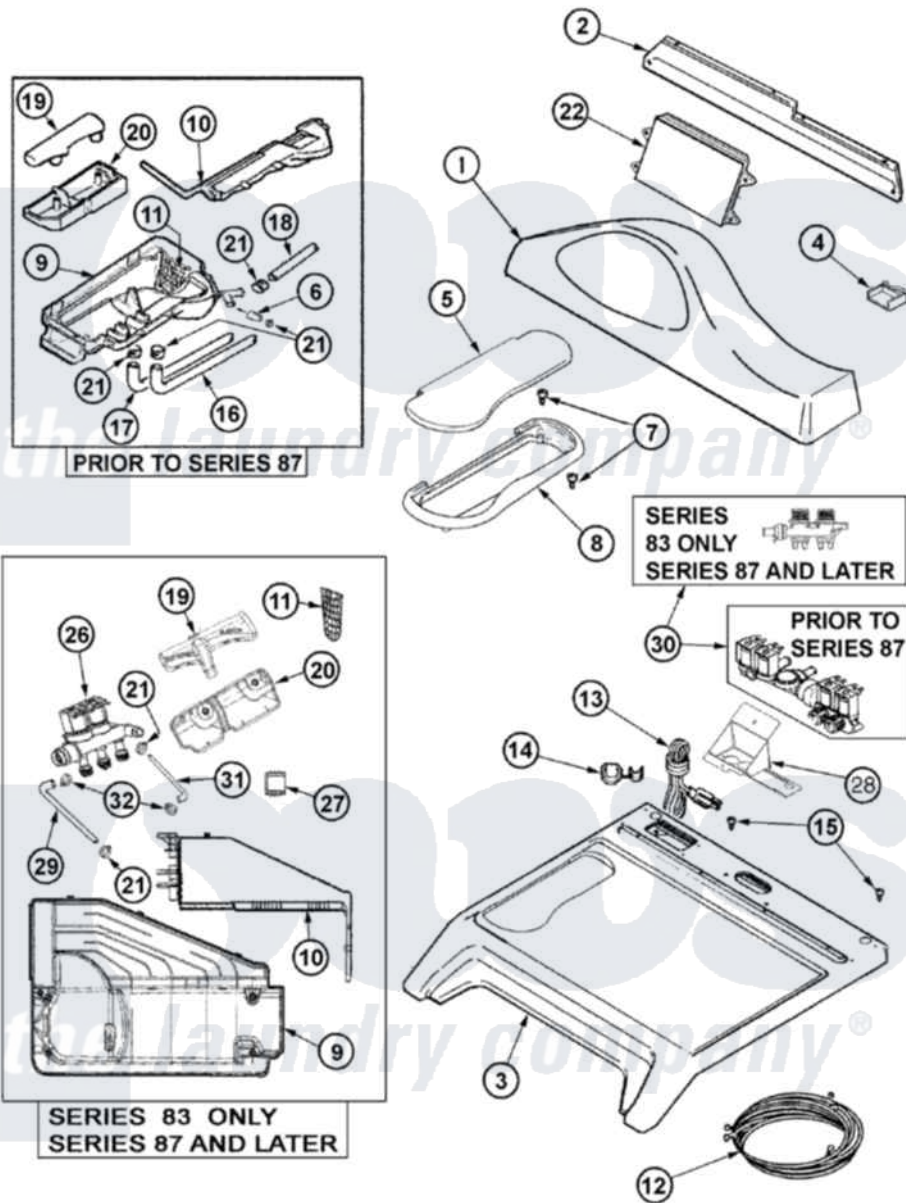

Maytag MAH5500BWQ 04 - CONTROL PANEL & TOP

Maytag [Residential Maytag MAH5500BWQ Washer Parts](#) Parts Diagram 04 - CONTROL PANEL & TOP
 Click on the part number to view part

Item	Original Part Number	Replaced By	Status	Part Description
1	22003807			Medallion, Console
"	22003239			Console, Led W/Membrane
"	22003806			Medallion, Console
"	22004437			Led Console Assembly-BSQ - As Pack
2	22002061	910187		Screw
"	Y22002339	8534058		Screw
"	22003255	22003581		Back, Console Panel
"	22003581			Back, Console Panel
3	22003585	22004181		Cover, Top
"	22002662			Cover, Top
4	22003323			Cover, Console Plug
5	22003278	22004427		Dispenser
6	22003260			Extension, Nozzle
7	22003681	22003263		Screw, Sump Cap
8	22003277			Bezel, Dispenser
9	22003844			Dispenser Bottom