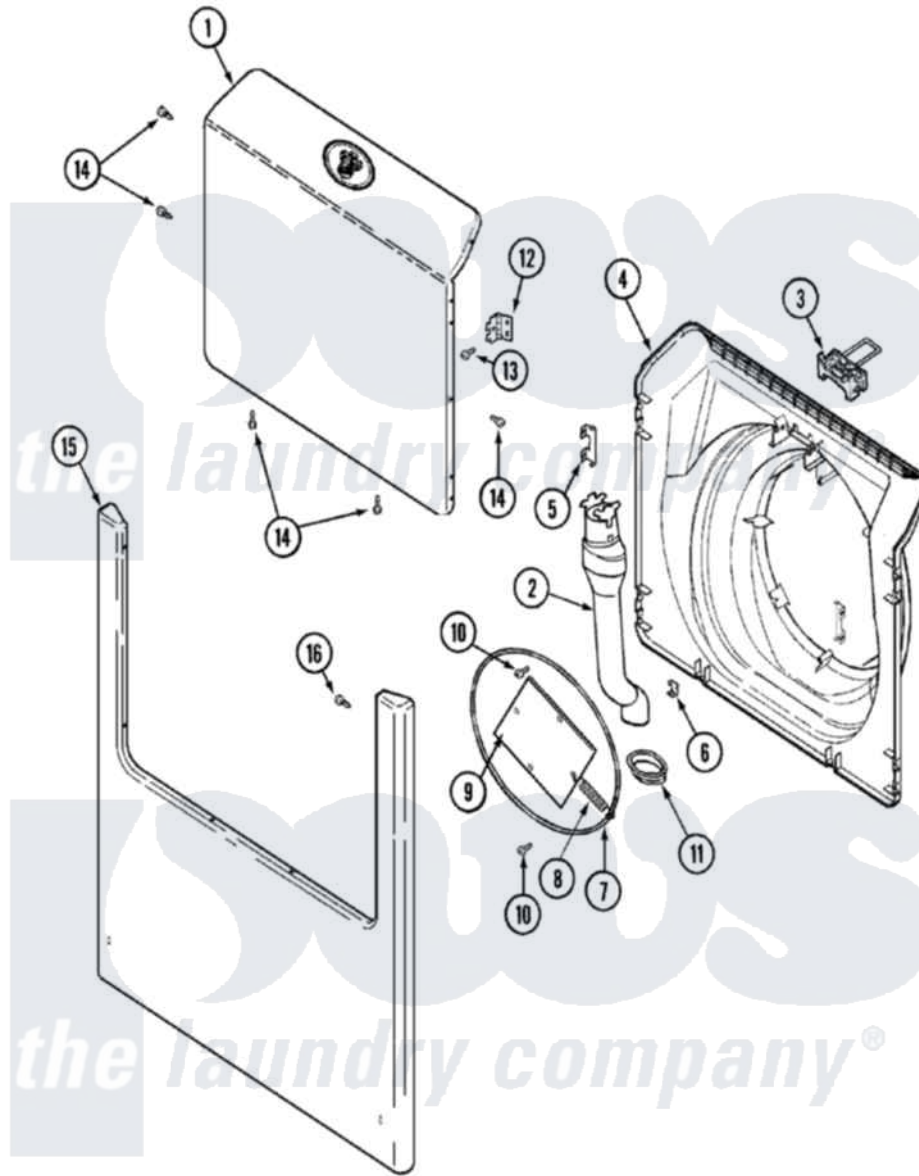

# Maytag MAH5500BWQ 05 - DOOR & FRONT PANEL

Maytag Residential Maytag MAH5500BWQ Washer Parts Parts Diagram 05 - DOOR & FRONT PANEL  
 Click on the part number to view part

Item	Original Part Number	Replaced By	Status	Part Description
1	<a href="#">22003325</a>			Tag, Energy
"	<a href="#">22003243</a>			Door, Outer W/Medallion
2	22002990	<a href="#">22003850</a>		Vent Tube Assembly
3	<a href="#">22003269</a>			Door, Lock Hoop Assembly
4	<a href="#">22003279</a>			Door, Inner
5	<a href="#">22002038</a>			Clip, Door
6	<a href="#">22002039</a>			Clip, Door
7	<a href="#">22002104</a>			Frame, Wire
8	<a href="#">22002356</a>			Spring, Plate
9	<a href="#">22002094</a>			Frame, Wire
10	<a href="#">22002007</a>			Screw, Wire Frame
11	<a href="#">22003075</a>			Grommet, Vent Tube
12	22002612	<a href="#">12002113</a>		Hinge Cove
"	<a href="#">22002798</a>			Hinge, Door
13	22002062	<a href="#">98006631</a>		Screw
14	<a href="#">33002351</a>			Screw

15	<a href="#">22001995</a>		Screw Note: Screw, Tumbler Front And Shroud
"	<a href="#">22002239</a>		Clip, Front Panel
"	<a href="#">22004428</a>		Seal, Export
"	22002663	Not Available	PANEL, FRONT (BISQ)
"	22002305	<a href="#">22003512</a>	Insulation, Cabinet
16	<a href="#">22002012</a>		Screw, Hinge Note: Screw, Hinge Bracket
17	<a href="#">22002244</a>		Clip, Grounding