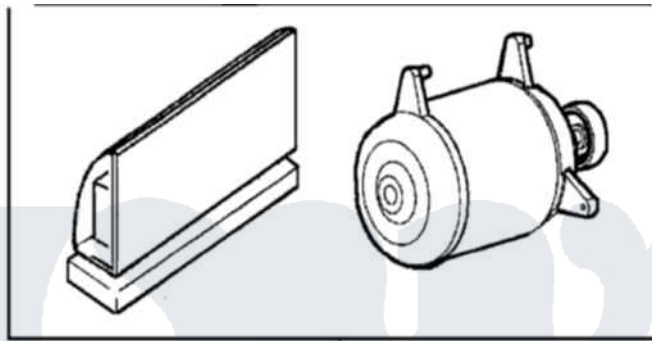

# Maytag MAH5500BWQ 07 - MOTOR & MOTOR SUPPORT

1 USE FOR ITEM 2 PRIOR TO SERIES 88

ITEM 1 - KIT CONTAINS:

Maytag [Residential Maytag MAH5500BWQ Washer Parts](#) Parts Diagram 07 - MOTOR & MOTOR SUPPORT  
 Click on the part number to view part

Item	Original Part Number	Replaced By	Status	Part Description
1	<a href="#">12002039</a>			Neptune Motor Conversion Kit
2	<a href="#">22001995</a>			Screw Note: Screw, Tumbler Front And Shroud
"	<a href="#">22004473</a>			Motor Control Assembly
"	<a href="#">22004473</a>			Motor Control Assembly
"	<a href="#">22004473</a>			Motor Control Assembly
"	<a href="#">12002039</a>			Neptune Motor Conversion Kit
"	<a href="#">22001995</a>			Screw Note: Screw, Tumbler Front And Shroud
"	<a href="#">22001995</a>			Screw Note: Screw, Tumbler Front And Shroud
"	<a href="#">22004046</a>			Control Assembly, Motor
3	<a href="#">22003856</a>			Motor, Variable Speed
"	22003442	<a href="#">12002039</a>		Neptune Motor Conversion Kit
4	22003855	<a href="#">22004212</a>		Motor Harness
"	2205140	<a href="#">22004499</a>		Harness, Wire
"	22004047	<a href="#">22004212</a>		Motor Harness