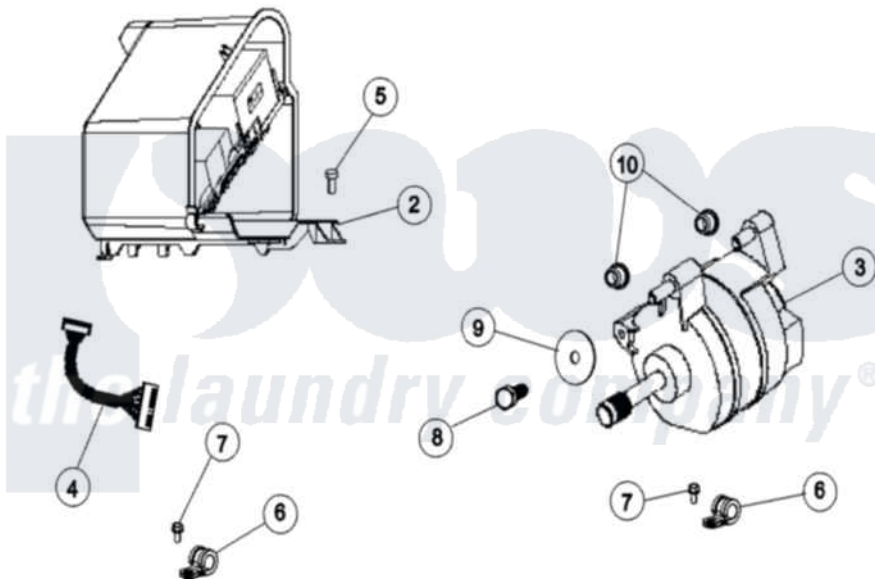

# Maytag MAH5500BWQ 07 - MOTOR & MOTOR SUPPORT

1 USE FOR ITEM 2 PRIOR TO SERIES 88

ITEM 1 - KIT CONTAINS:

Maytag [Residential Maytag MAH5500BWQ Washer Parts](#) Parts Diagram 07 - MOTOR & MOTOR SUPPORT  
 Click on the part number to view part

Item	Original Part Number	Replaced By	Status	Part Description
1	<a href="#">12002039</a>			Neptune Motor Conversion Kit
2	<a href="#">22001995</a>			Screw Note: Screw, Tumbler Front And Shroud
"	<a href="#">22004473</a>			Motor Control Assembly
"	<a href="#">22004473</a>			Motor Control Assembly
"	<a href="#">22004473</a>			Motor Control Assembly
"	<a href="#">12002039</a>			Neptune Motor Conversion Kit
"	<a href="#">22001995</a>			Screw Note: Screw, Tumbler Front And Shroud
"	<a href="#">22001995</a>			Screw Note: Screw, Tumbler Front And Shroud
"	<a href="#">22004046</a>			Control Assembly, Motor
3	<a href="#">22003856</a>			Motor, Variable Speed
"	22003442	<a href="#">12002039</a>		Neptune Motor Conversion Kit
4	22003855	<a href="#">22004212</a>		Motor Harness
"	2205140	<a href="#">22004499</a>		Harness, Wire
"	22004047	<a href="#">22004212</a>		Motor Harness

"	22004047	<a href="#">22004212</a>	Motor Harness
"	2205140	<a href="#">22004499</a>	Harness, Wire
5	212276	<a href="#">W10116760</a>	Screw
6	22002173	<a href="#">22002014</a>	Clip, Harness To Support
7	Y310632	<a href="#">1163839</a>	Screw
8	22002058	<a href="#">22003599</a>	Bolt- Moto
"	<a href="#">22003686</a>		Bolt, Motor
9	22002086	<a href="#">22002320</a>	Washer, Belt Tension Bolt
10	22003226	<a href="#">22003329</a>	Isolator, Motor