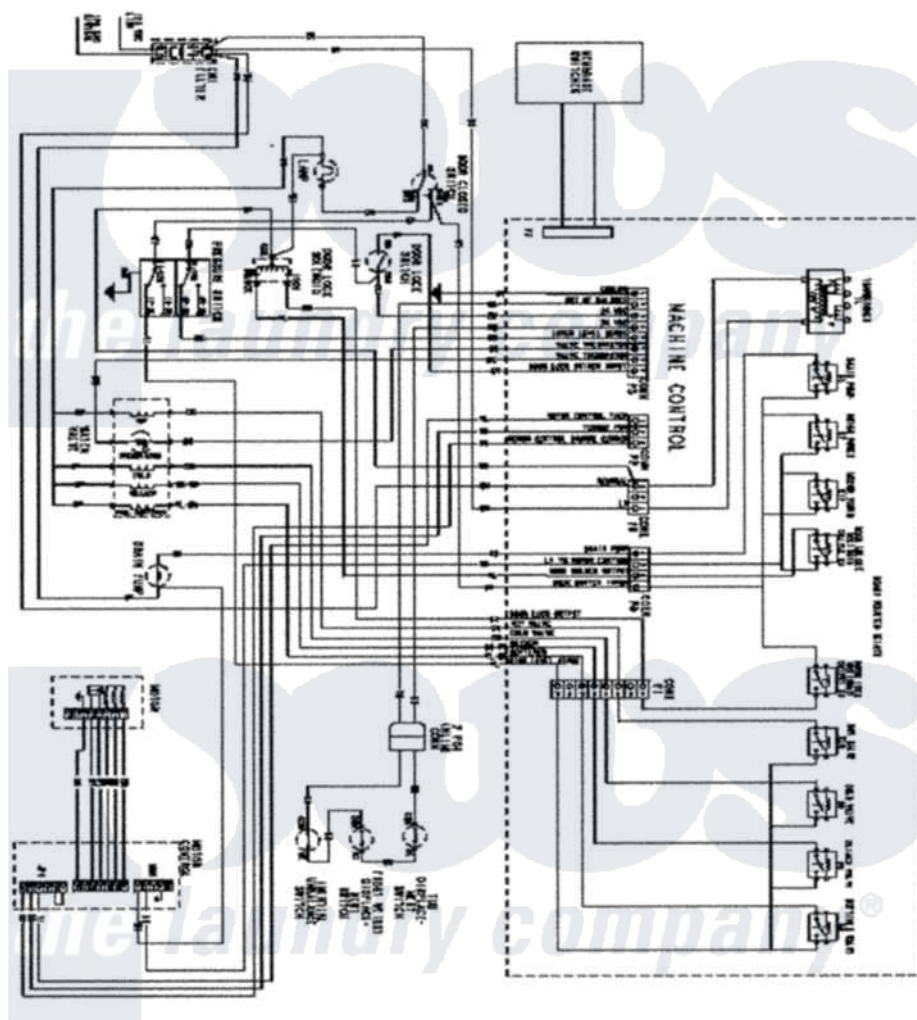

# Maytag MAH5500BWQ 11 - WIRING INFORMATION

Maytag [Residential Maytag MAH5500BWQ Washer Parts](#) Parts Diagram 11 - WIRING INFORMATION  
 Click on the part number to view part

Item	Original Part Number	Replaced By	Status	Part Description
NI	15003436		Not Available	WIRING INFORMATION