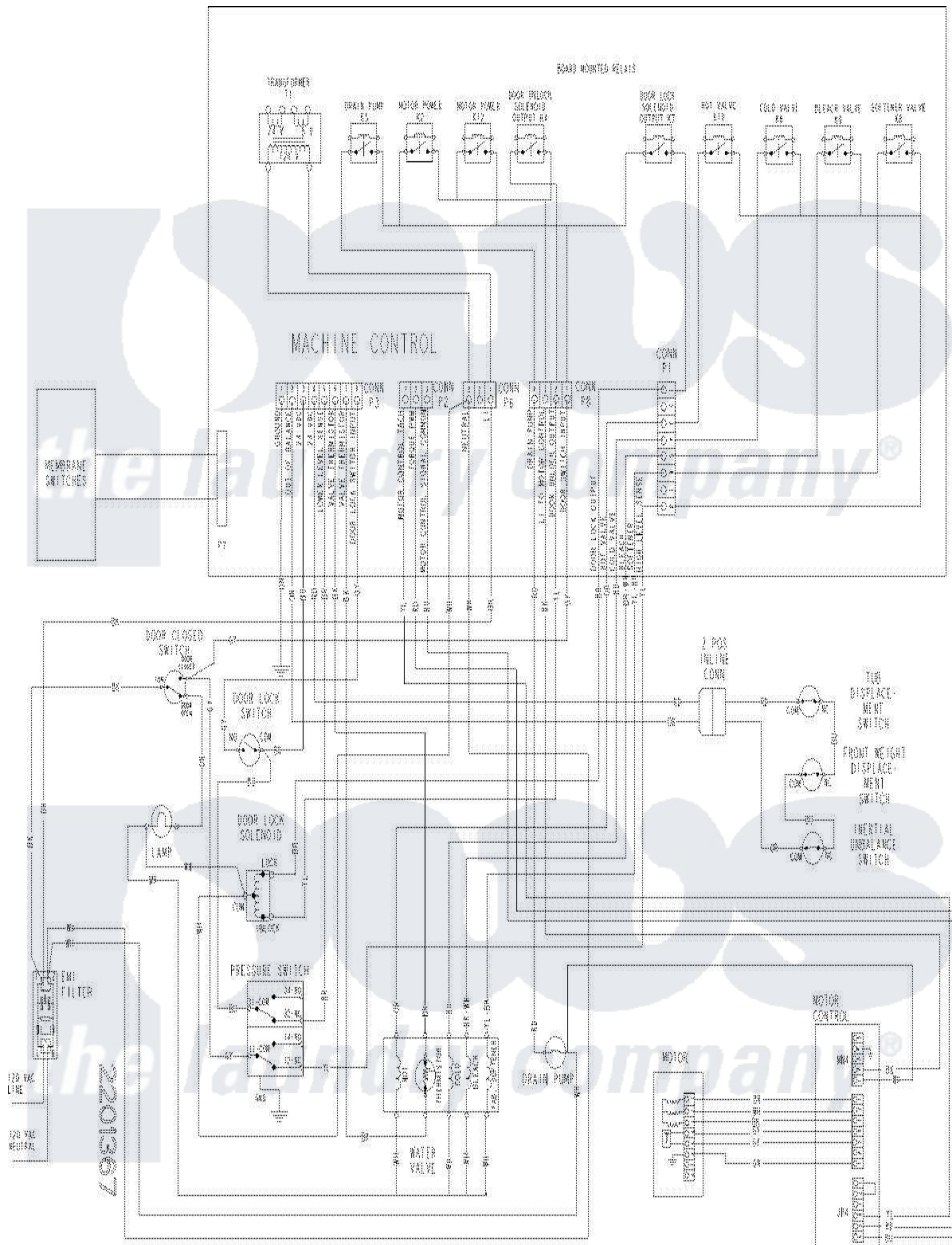

# Maytag MAH5500BWQ 12 - WIRING INFORMATION

Maytag Residential Maytag MAH5500BWQ Washer Parts Parts Diagram 12 - WIRING INFORMATION  
 Click on the part number to view part

Item	Original Part Number	Replaced By	Status	Part Description
NI	15003570		Not Available	WIRING INFORMATION