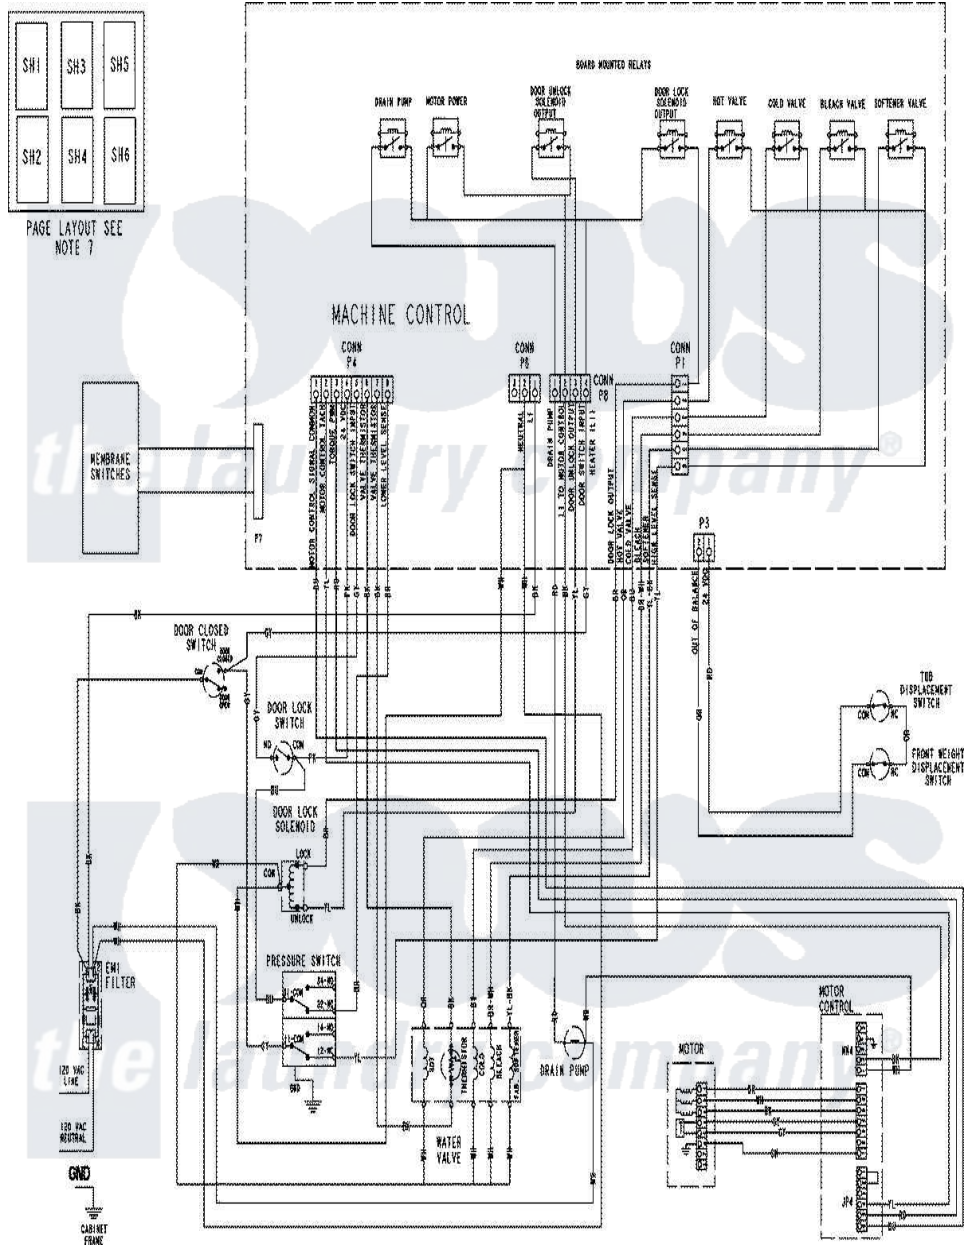

Maytag MAH5500BWQ 13 - WIRING INFORMATION

Maytag [Residential Maytag MAH5500BWQ Washer Parts](#) Parts Diagram 13 - WIRING INFORMATION
 Click on the part number to view part

Item	Original Part Number	Replaced By	Status	Part Description
NI	15003674		Not Available	WIRING INFORMATION