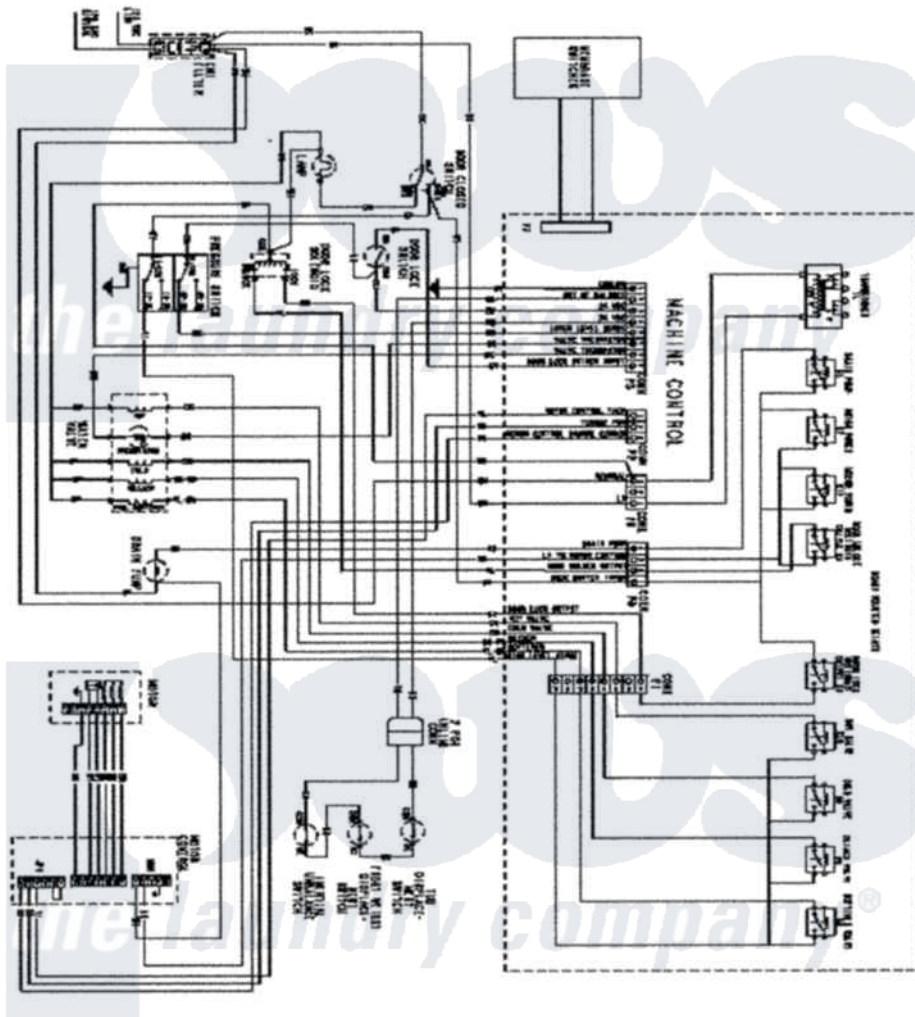

Maytag MAH5500BWW 11 - WIRING INFORMATION

Maytag [Residential Maytag MAH5500BWW Washer Parts](#) Parts Diagram 11 - WIRING INFORMATION
 Click on the part number to view part

Item	Original Part Number	Replaced By	Status	Part Description
NI	15003436		Not Available	WIRING INFORMATION