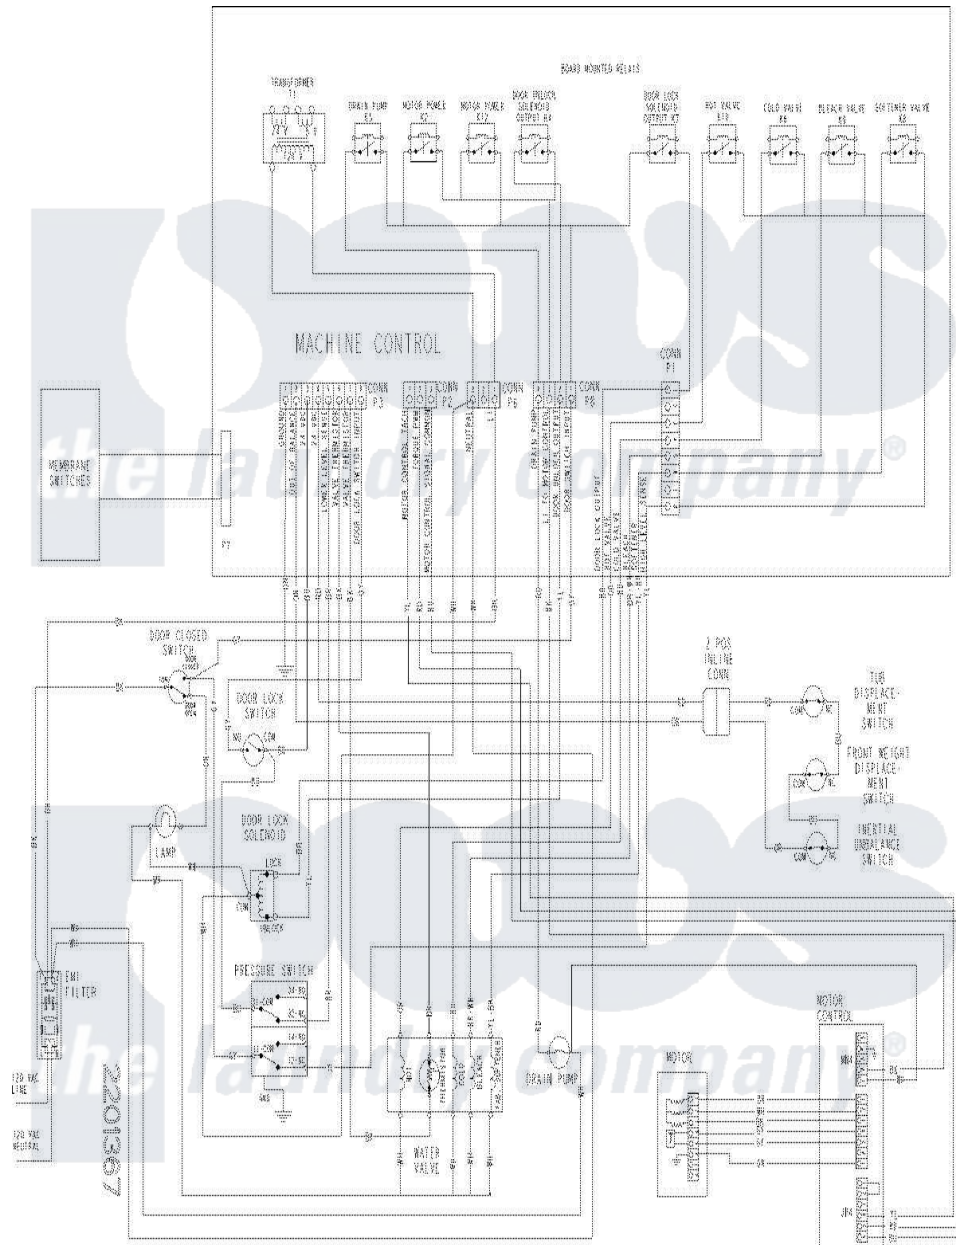

# Maytag MAH5500BWW 12 - WIRING INFORMATION

Maytag [Residential Maytag MAH5500BWW Washer Parts](#) Parts Diagram 12 - WIRING INFORMATION  
 Click on the part number to view part

Item	Original Part Number	Replaced By	Status	Part Description
NI	15003570		Not Available	WIRING INFORMATION