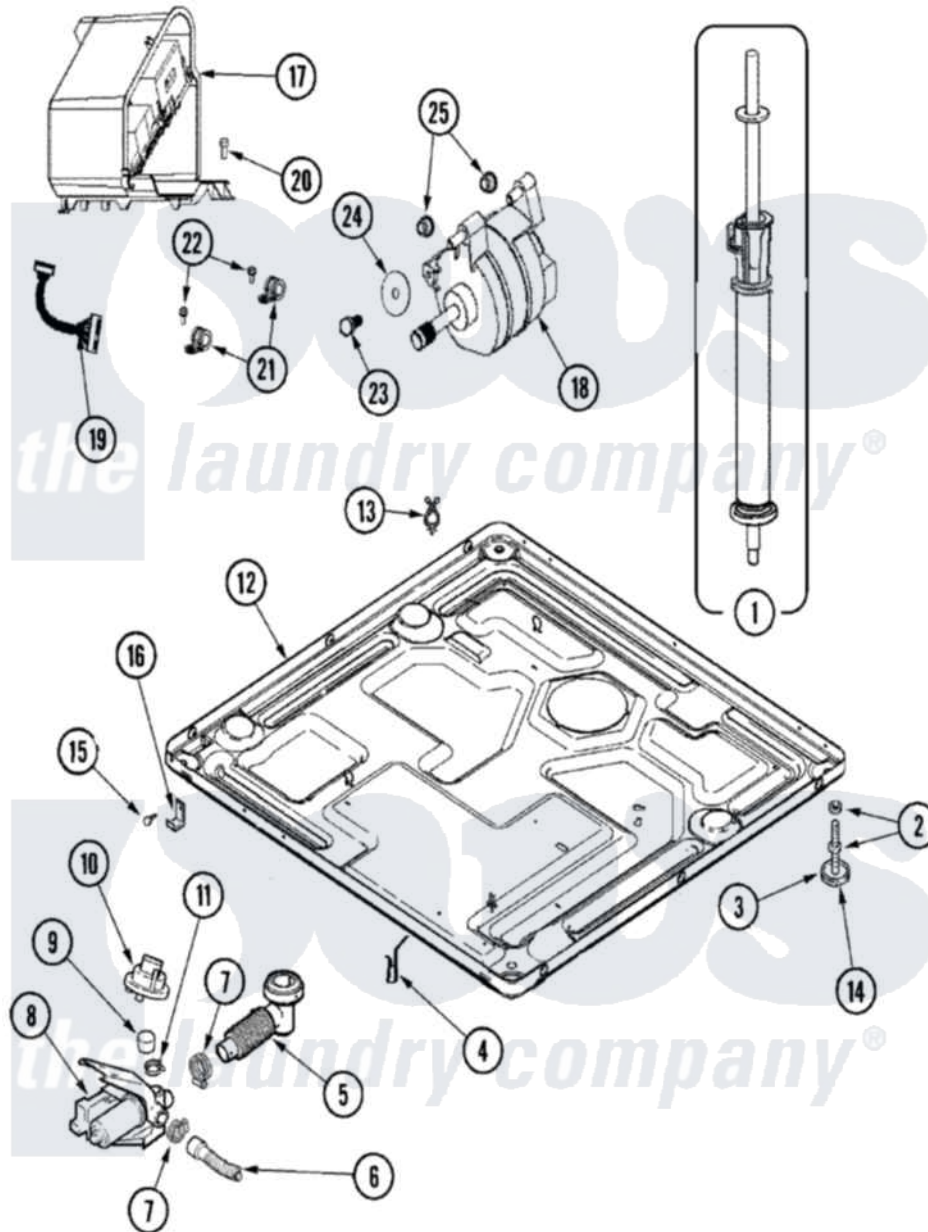

Maytag MAH55FLBWQ 01 - BASE

Maytag [Residential Maytag MAH55FLBWQ Washer Parts](#) Parts Diagram 01 - BASE
 Click on the part number to view part

Item	Original Part Number	Replaced By	Status	Part Description
1	22001988			Strut Assembly-Rear
2	Y052740	62739		Nut, Lock
3	22001915	22003544		Adjustable Leg W/Foot And Nut
4	22002244			Clip, Grounding
5	22003262			Hose, Tub To Pump Outlet
6	12001807			Drain Hose Kit
7	202515	596669		Clamp, Manifold
8	22003244	25001052		Pump Assembly
"	25001012			Pump Isolator Bracket
9	22003268			Cap, Rubber
10	22003265		Not Available	BAG, PLASTIC W/DRAWSTRING
"	22004500			Switch, Pressure-2 Level
"	22003728			Switch, Pressure Items 22-30 Listed As Series
"	22004500			Switch, Pressure-2 Level

"	22003728		Switch, Pressure Items 22-30 Listed As Series
11	22002853	285655	Clamp, Hose
12	22003605		Base Weld Assembly
"	22002014		Clip, Harness To Support
13	22003298		Retainer, Wire
14	210684		Foot, Adjustable Leg
15	22001995		Screw Note: Screw, Tumbler Front And Shroud
16	22002239		Clip, Front Panel
17	22004473		Motor Control Assembly
"	22001995		Screw Note: Screw, Tumbler Front And Shroud
"	22001995		Screw Note: Screw, Tumbler Front And Shroud
"	22001995		Screw Note: Screw, Tumbler Front And Shroud
"	22004473		Motor Control Assembly
"	22004473		Motor Control Assembly
"	22004046		Control Assembly, Motor
18	22003856		Motor, Variable Speed
19	22004047	22004212	Motor Harness
"	Y2205141		Harness, Wire
"	Y2205141		Harness, Wire
20	22002300	9740848	Screw, Mixing Valve Mounting
21	22004102		P Clips
22	22004047	22004212	Motor Harness
23	22003686		Bolt, Motor
24	22002320		Washer, Belt Tension Bolt
25	22003329		Isolator, Motor