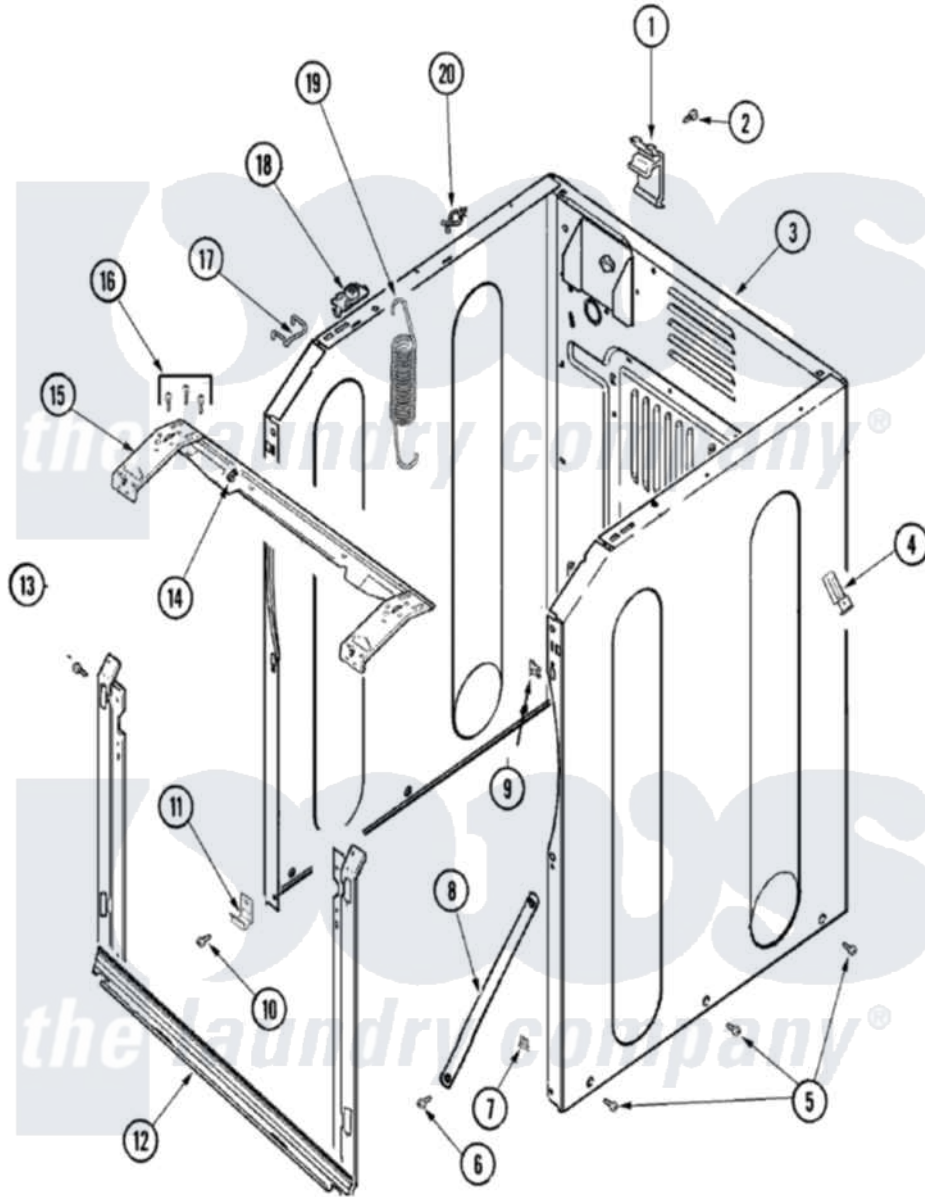

Maytag MAH55FLBWQ 02 - CABINET

Maytag [Residential Maytag MAH55FLBWQ Washer Parts](#) Parts Diagram 02 - CABINET
 Click on the part number to view part

Item	Original Part Number	Replaced By	Status	Part Description
1	22004095			Hinge, Plastic
2	22001995			Screw Note: Screw, Tumbler Front And Shroud
3	22003640			Cabinet Assembly
4	33002212			Bracket, Water Valve
"	22001996	3370225		Screw
5	213007			Xfor Cabinet See Cabinet, Back
6	22001995			Screw Note: Screw, Tumbler Front And Shroud
7	22002013			Stop, Shipping
8	22002259	22002767		Brace, Cross
9	22002049			Clip Note: Clip, Front Panel
10	22001995			Screw Note: Screw, Tumbler Front And Shroud
11	22002239			Clip, Front Panel
12	22003652			Shroud Support Assembly
13	22001995			Screw Note: Screw, Tumbler

13	22001993	Front And Shroud
14	22002014	Clip, Harness To Support
15	22003637	BRACE ASSEMBLY, TOP CROSS CONTAINS ITEMS 12 & 13
16	22001995	Screw Note: Screw, Tumbler Front And Shroud
17	22002297	Support, Spring
18	22001997	Spacer, Top Cover
19	22003254	Spring, Cabinet To Tub
20	22003298	Retainer, Wire