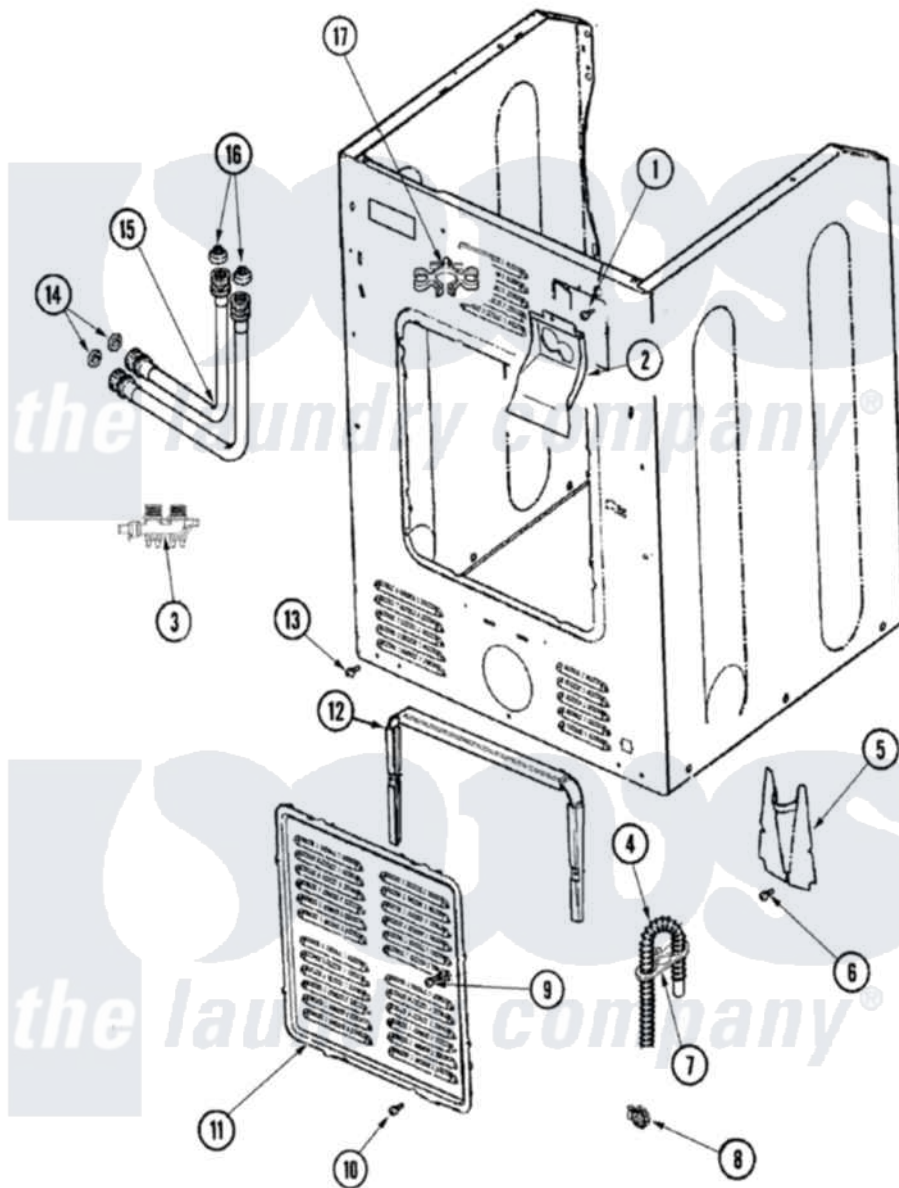

Maytag MAH55FLBWQ 03 - CABINET - REAR

Maytag Residential Maytag MAH55FLBWQ Washer Parts Parts Diagram 03 - CABINET - REAR
 Click on the part number to view part

Item	Original Part Number	Replaced By	Status	Part Description
1	33001245			Screw---NA
2	22003834			Water Valve W' Thermistor
"	22003263			Screw, Sump Cap
3	33002212			Bracket, Water Valve
4	12001807			Drain Hose Kit
5	22002704			Cover, Drain Hose
"	35-3401			Inlet Hose Assembly
6	22001995			Screw Note: Screw, Tumbler Front And Shroud
7	22002892			Retainer, Drain Hose
8	22001984	285655		Clamp, Hose
9	22002925	3370225		Screw
"	22002295	67006908		Screw, Ice Rack
10	22001996	3370225		Screw
11	22004355			Rear Access Panel
"	22002092			Panel, Access
12	22002022			Spacer, Access Panel

13	22001995		Screw Note: Screw, Tumbler Front And Shroud
14	Y013783		Washer, Inlet Hose
15	33-7891	89503	Hose-Inlet
16	22002229	22002960	Strainer, Washer Inlet
17	22002932		Clip, Drain Hose