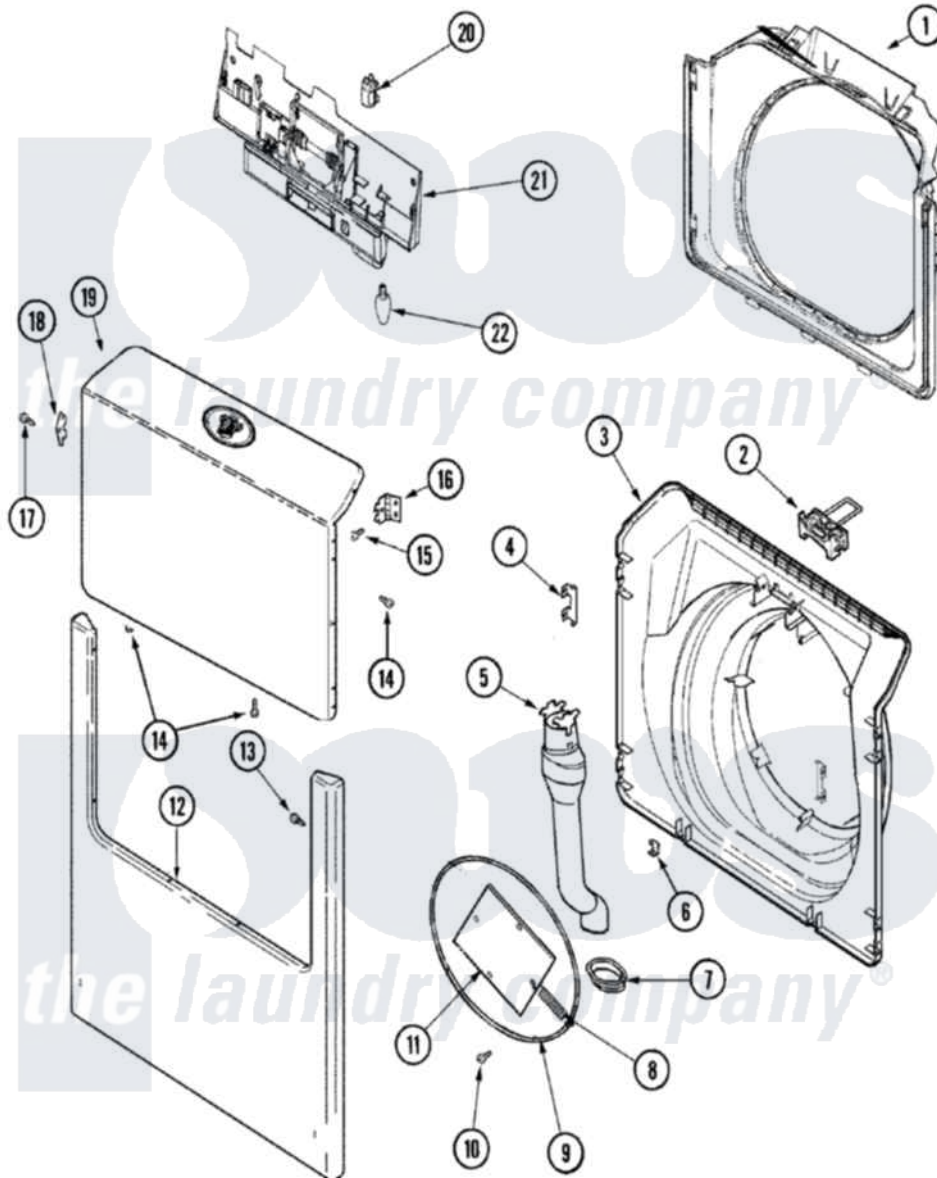

Maytag MAH55FLBWQ 05 - DOOR & SHROUD

Maytag Residential Maytag MAH55FLBWQ Washer Parts Parts Diagram 05 - DOOR & SHROUD
 Click on the part number to view part

Item	Original Part Number	Replaced By	Status	Part Description
1	22003517			Shroud ---NA
2	22003269			Door, Lock Hoop Assembly
3	22003279			Door, Inner
4	22002038			Clip, Door
5	22003850			Vent Tube Assembly
6	22002039			Clip, Door
7	22003075			Grommet, Vent Tube
8	22002356			Spring, Plate
9	22002104			Frame, Wire
10	22002007			Screw, Wire Frame
11	22002094			Frame, Wire
12	22002663		Not Available	PANEL, FRONT (BISQ)
"	22004428			Seal, Export
13	22002012			Screw, Hinge Note: Screw, Hinge Bracket
14	22002517	489355		Screw, 8 X 1/2
15	22002062	98006631		Screw

16	22002798		Hinge, Door
17	33001787		Screw, Hinge Note: Screw, Hinge Hole Cover
18	33002349		Cover, Hinge Hole
19	22003243		Door, Outer W/Medallion
20	22002433		Bulb Holder Assembly
21	22004435		Latch, Assembly Door Emz
"	22003593		Assembly, Door Latch
22	22002263		Lamp
23	22002305	22003512	Insulation, Cabinet
24	22002244		Clip, Grounding