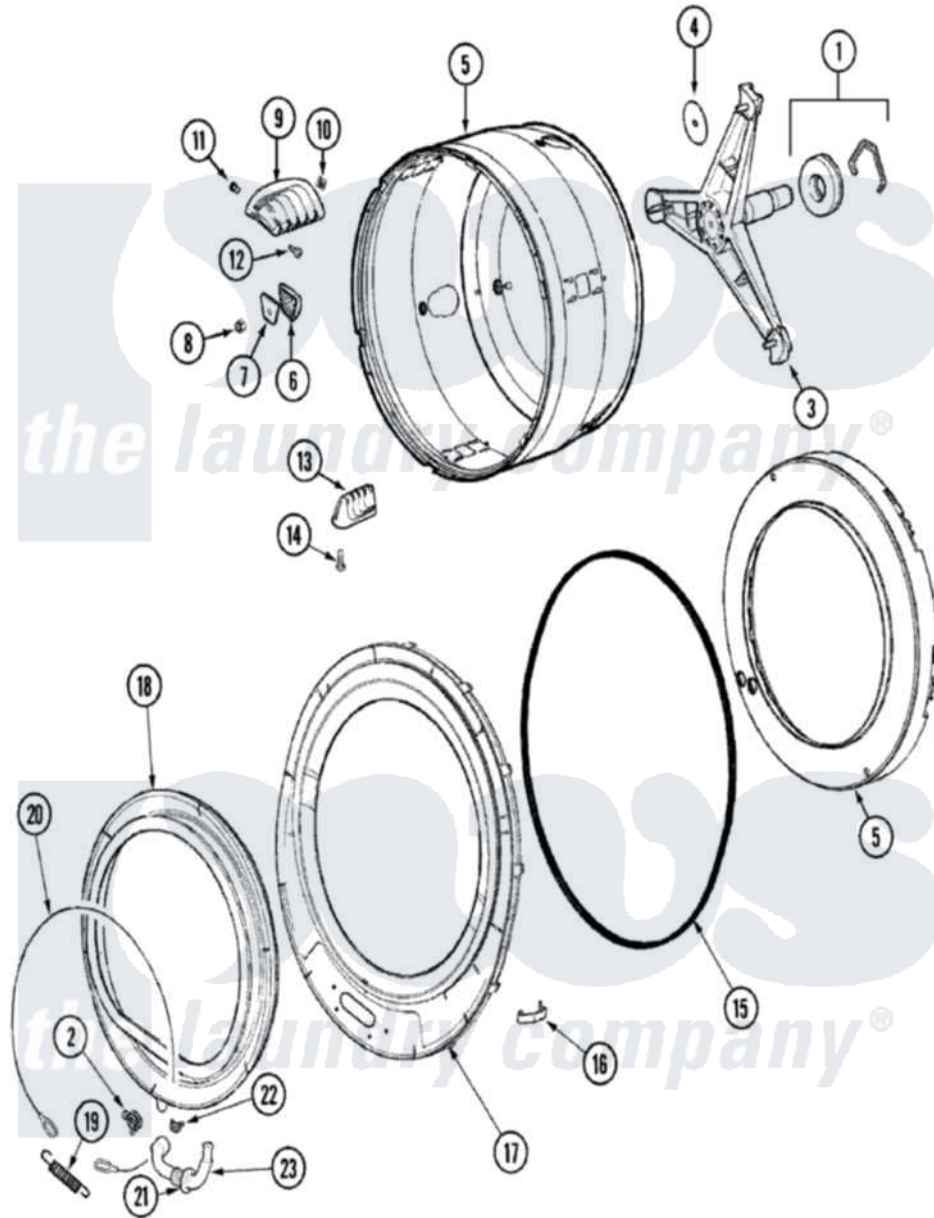

Maytag MAH55FLBWQ 07 - SPINNER ASSEMBLY & OUTER TUB COVER

Maytag Residential Maytag MAH55FLBWQ Washer Parts Parts Diagram 07 - SPINNER ASSEMBLY & OUTER TUB COVER

Click on the part number to view part

| Item | Original Part Number | Replaced By | Status | Part Description |
|------|--------------------------|---------------------------|--------|-------------------------|
| 1 | 12002022 | | | Lip Seal Kit |
| 2 | 22003073 | 596669 | | Clamp, Manifold |
| 3 | 22002123 | | | Tube, Molykote |
| " | 22004108 | | | O Ring |
| " | 22004081 | W10181639 | | Support |
| 4 | 22002023 | | | Washer, Plastic |
| 5 | 22002115 | 6-2717080 | | Spinner As |
| 6 | 22002482 | | | Washer, Profile |
| 7 | 22002020 | | | Washer, Spinner Support |
| 8 | 22002122 | 2207454 | | Nut, Hex |
| 9 | 22001985 | | | Baffle, Drip |
| 10 | 22002009 | | | Grommet, Baffle |
| 11 | 22001999 | | | Grommet, Baffle |
| 12 | 22002325 | 22003556 | | Screw, Baffle |
| 13 | 22001986 | | | Baffle, Drip |
| 14 | 22002059 | | | Screw, Baffle |

| | | | |
|----|--------------------------|--------------------------|----------------------------------|
| 15 | 22002077 | | Seal, Tub Cover |
| 16 | 22002050 | | Clip, Tub To Cover |
| 17 | 22003326 | | Clip, Heater Harness To Tub |
| " | 22004254 | | Cover, Tub W/Sealandcaps Aspk |
| " | 22004264 | 22004254 | Cover, Tub W/Sealandcaps Aspk |
| 18 | 22003081 | | Plug |
| " | 12001772 | 12002533 | Boot Kit |
| 19 | 22002099 | | Spring, Tub |
| 20 | 22002327 | | Wire, Boot Clamp |
| 21 | 22003074 | | Guard, Hose |
| 22 | 22003072 | | CLAMP, HOSE DOUBLE WIRE |
| 23 | 22003071 | 22004477 | Drain Hose, Door Boot |