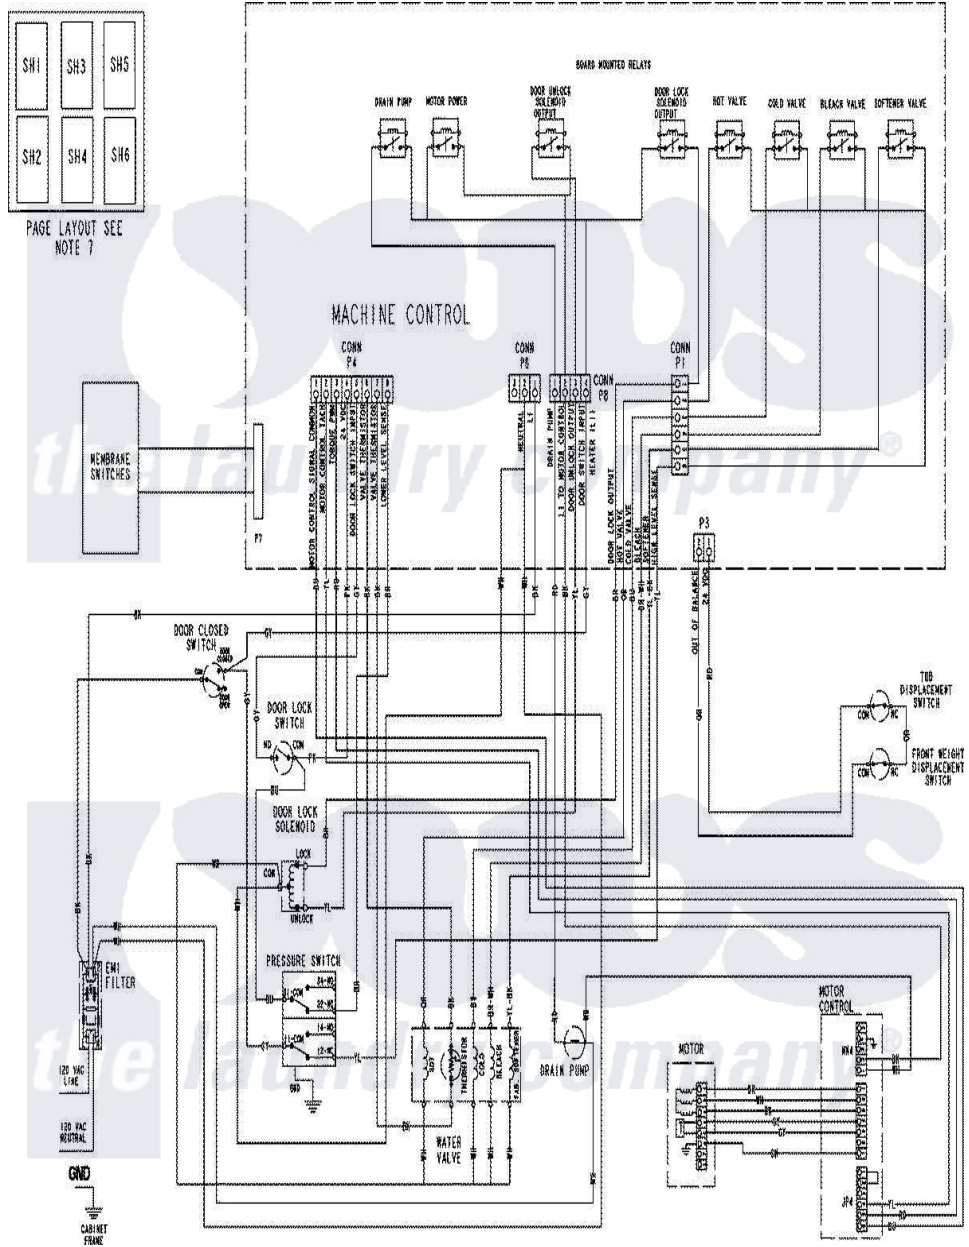

Maytag MAH55FLBWQ 12 - WIRING INFORMATION

Maytag [Residential Maytag MAH55FLBWQ Washer Parts](#) Parts Diagram 12 - WIRING INFORMATION
 Click on the part number to view part

Item	Original Part Number	Replaced By	Status	Part Description
NI	15003674		Not Available	WIRING INFORMATION