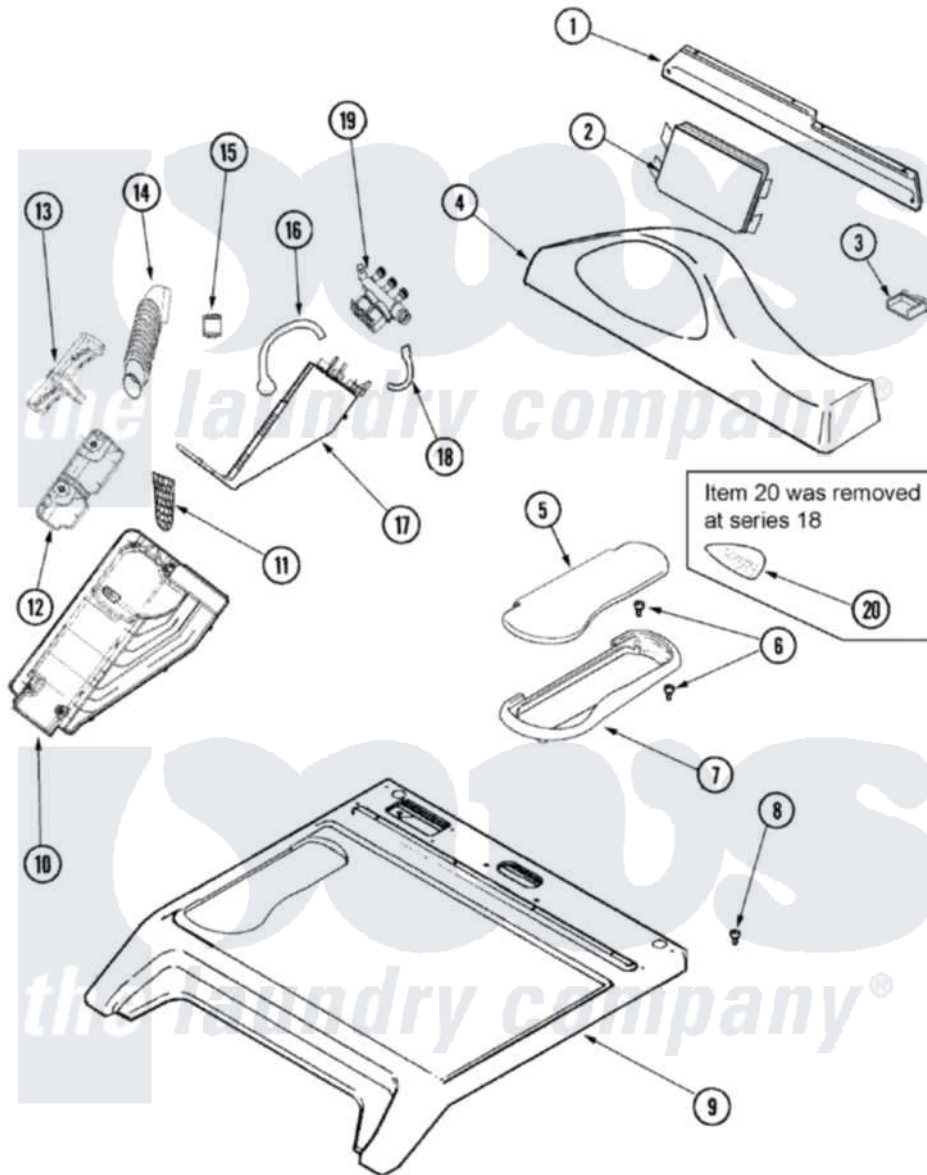

Maytag MAH55FLBWW 04 - CONTROL PANEL

Maytag Residential Maytag MAH55FLBWW Washer Parts Parts Diagram 04 - CONTROL PANEL
 Click on the part number to view part

Item	Original Part Number	Replaced By	Status	Part Description
1	22003581			Back, Console Panel
2	22004488			Control Board
"	22003880	22004299		Control Board
"	22002061	910187		Screw
"	22004316	22004299		Control Board
"	22004446	22004488		Control Board
"	22004482	22004488		Control Board
"	22004488			Control Board
3	22003276			Cover, Console Plug
4	22004438			Led Console Assembly-White - As Pack
"	22004213			Facia Console/Mem Pad Aspk White
5	22003274	22004426		Dispenser
6	22003681	22003263		Screw, Sump Cap
7	22003273			Bezel, Dispenser
8	912365	3370225		Screw

9	22004180		Cover, Top
10	22003844		Dispenser Bottom
11	22003321		Grid, Dispenser
12	22003848		Siphon Cup
13	22003849		Siphon Cap
14	22003627	616099	Clamp
"	22002083		Hose, Injector
15	12001929		Valve Seal Kit
16	205161	489503	Clamp
"	22003833		Hose, Tub Shower
17	22003845		Dispenser Cover
18	205161	489503	Clamp
"	22003832		Fill Hose, Dispenser
19	22002436		Screw, Water Valve Bracket
"	22003846	12001930	Dispenser Valve Assembly Kit
20	22003806		Medallion, Console
21	22003854	22003858	EMI Suppression Filter, 16a