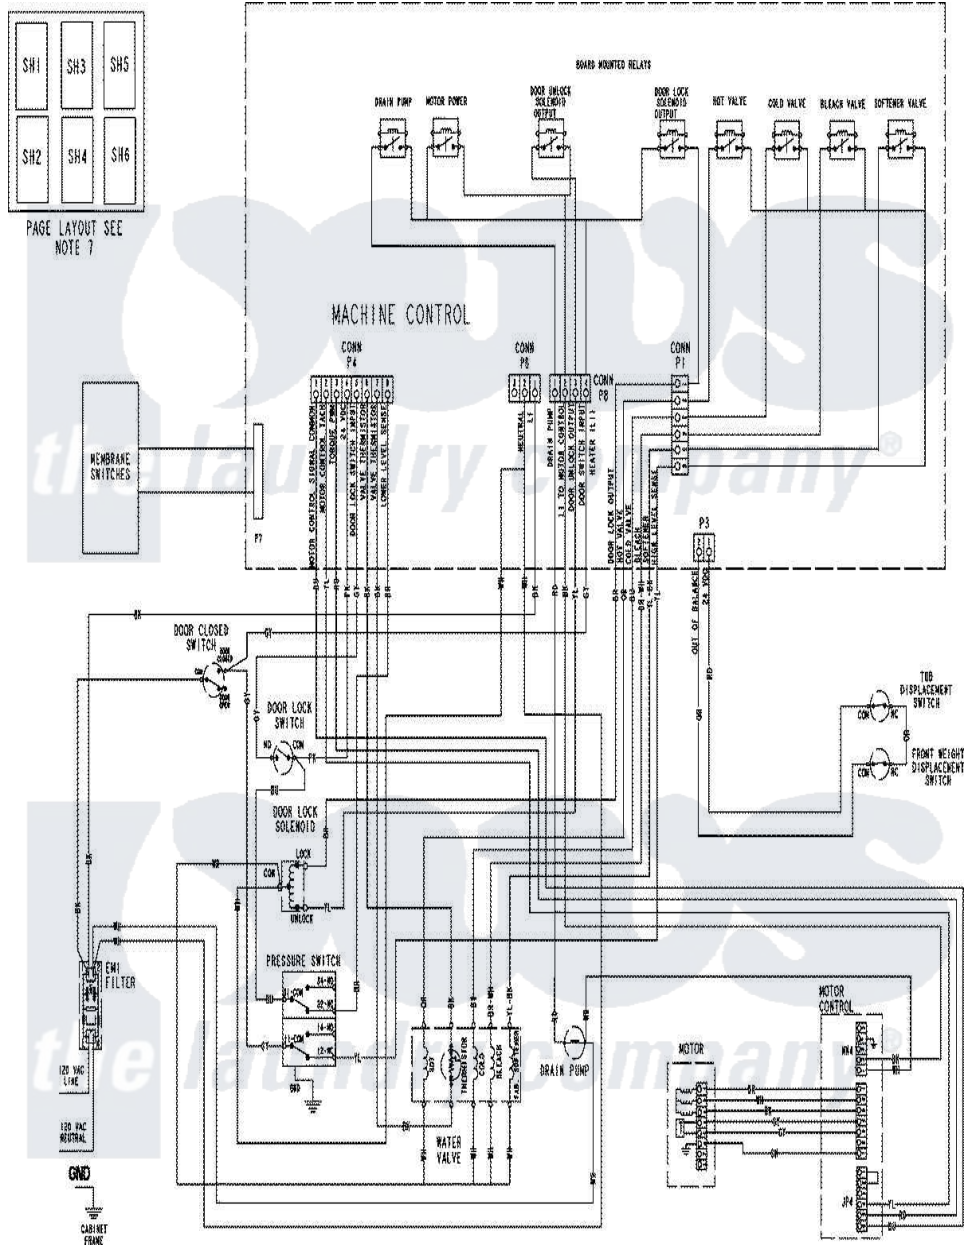

Maytag MAH55FLBWW 12 - WIRING INFORMATION

Maytag Residential Maytag MAH55FLBWW Washer Parts Parts Diagram 12 - WIRING INFORMATION
 Click on the part number to view part

Item	Original Part Number	Replaced By	Status	Part Description
NI	15003674		Not Available	WIRING INFORMATION