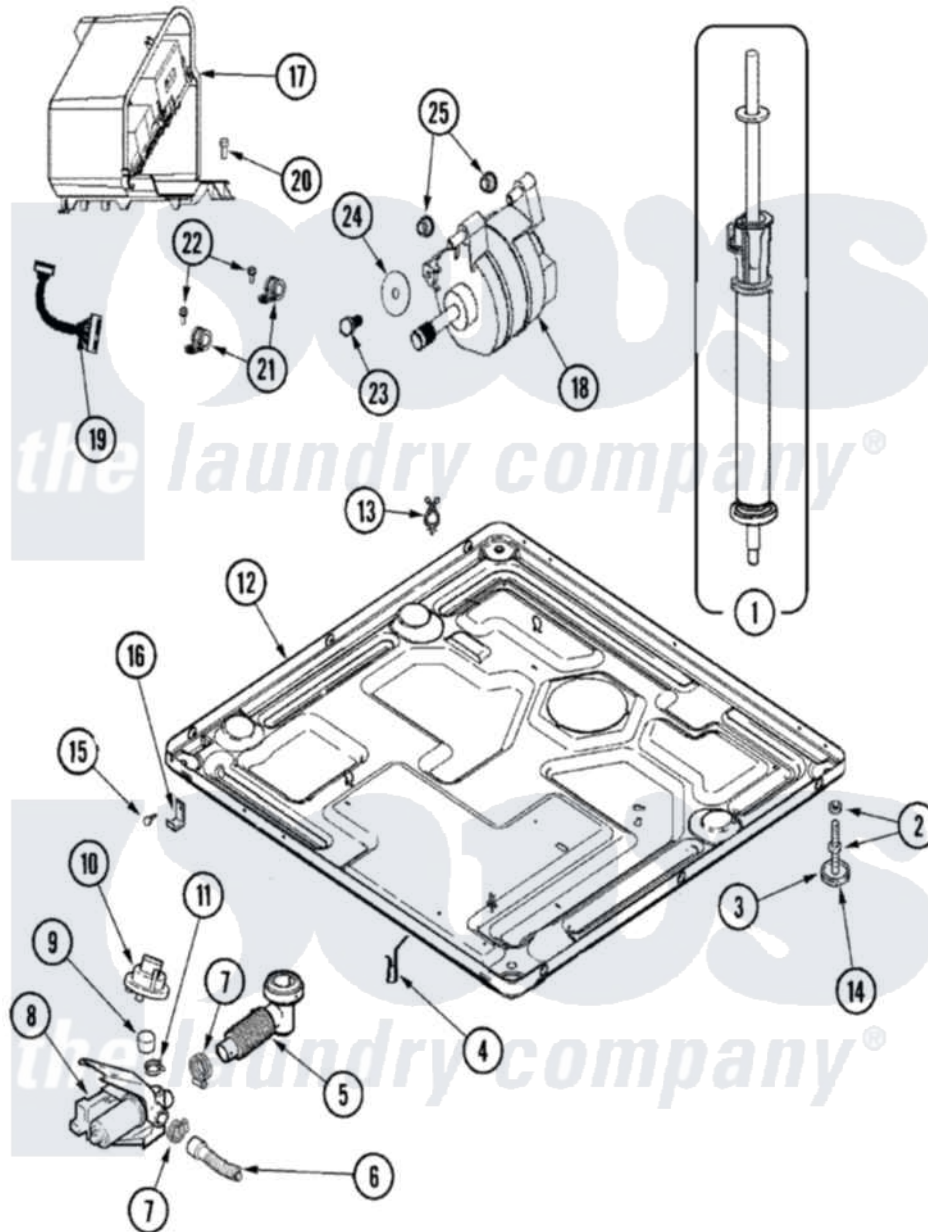

# Maytag MAH6500AWQ 01 - BASE, MOTOR & MOTOR CONTROL

Maytag Residential Maytag MAH6500AWQ Washer Parts Parts Diagram 01 - BASE, MOTOR & MOTOR CONTROL  
 Click on the part number to view part

Item	Original Part Number	Replaced By	Status	Part Description
1	<a href="#">22001988</a>			Strut Assembly-Rear
2	Y052740	<a href="#">62739</a>		Nut, Lock
3	22001915	<a href="#">22003544</a>		Adjustable Leg W/Foot And Nut
4	<a href="#">22002244</a>			Clip, Grounding
5	<a href="#">22003262</a>			Hose, Tub To Pump Outlet
6	22003319	<a href="#">12001807</a>		Drain Hose Kit
7	202515	<a href="#">596669</a>		Clamp, Manifold
8	22003244	<a href="#">25001052</a>		Pump Assembly
"	<a href="#">25001012</a>			Pump Isolator Bracket
9	<a href="#">22003268</a>			Cap, Rubber
10	22003250	<a href="#">12001891</a>		Switch-WL
"	<a href="#">22004500</a>			Switch, Pressure-2 Level
"	22003265		Not Available	BAG, PLASTIC W/DRAWSTRING
11	22002853	<a href="#">285655</a>		Clamp, Hose
12	<a href="#">22003605</a>			Base Weld Assembly