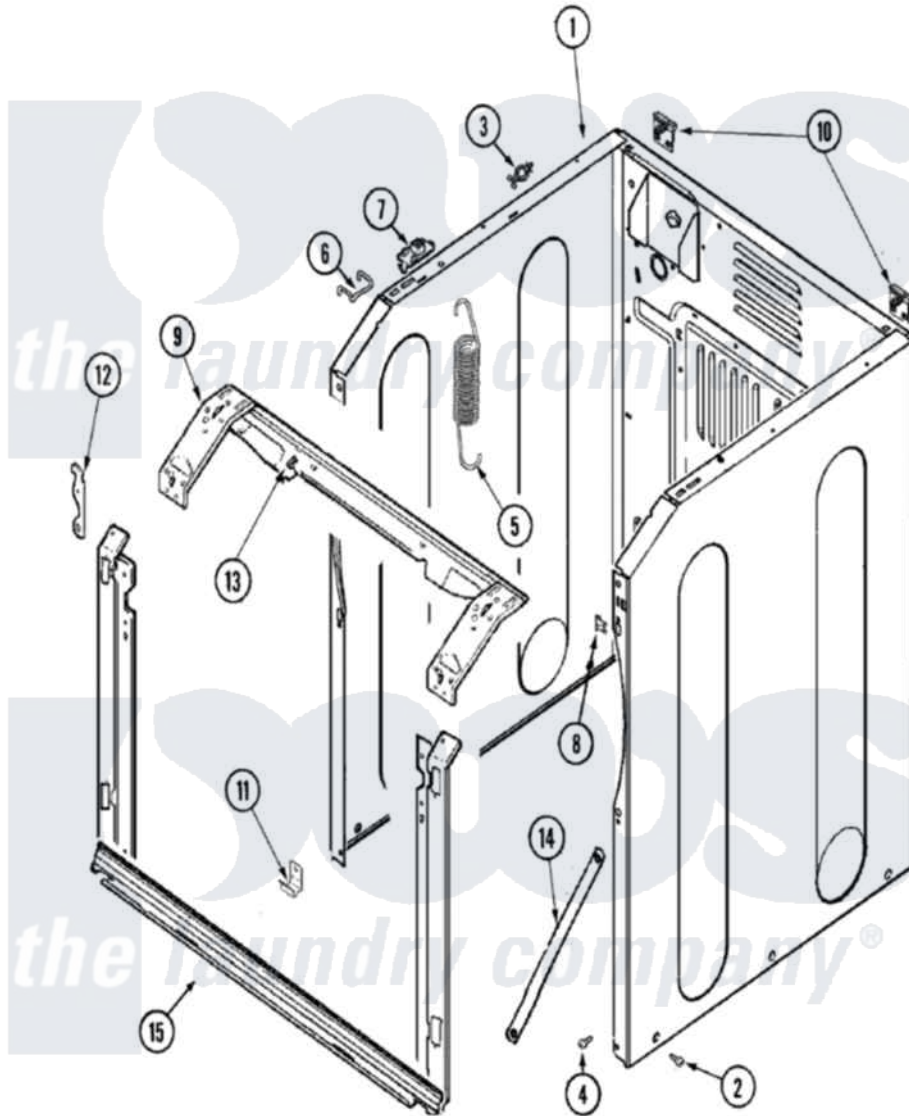

Maytag MAH6500AWQ 02 - CABINET-FRONT

Maytag Residential Maytag MAH6500AWQ Washer Parts Parts Diagram 02 - CABINET-FRONT
 Click on the part number to view part

Item	Original Part Number	Replaced By	Status	Part Description
1	22003640			Cabinet Assembly
2	213007			Xfor Cabinet See Cabinet, Back
"	22002013			Stop, Shipping
3	22003298			Retainer, Wire
4	22001995			Screw Note: Screw, Tumbler Front And Shroud
5	22003254			Spring, Cabinet To Tub
6	22002297			Support, Spring
7	22001997			Spacer, Top Cover
8	22002049			Clip Note: Clip, Front Panel
9	22003637			BRACE ASSEMBLY, TOP CROSS CONTAINS ITEMS 12 & 13
"	22001995			Screw Note: Screw, Tumbler Front And Shroud
10	22003367	22004095		Hinge, Plastic
"	22001995			Screw Note: Screw, Tumbler Front And Shroud

11	22002239	Clip, Front Panel	
12	22001995	Screw Note: Screw, Tumbler Front And Shroud	
"	33002597	Hook, Security	
13	22002014	Clip, Harness To Support	
14	22001995	Screw Note: Screw, Tumbler Front And Shroud	
"	22002259	22002767	Brace, Cross
15	22003652	Shroud Support Assembly	