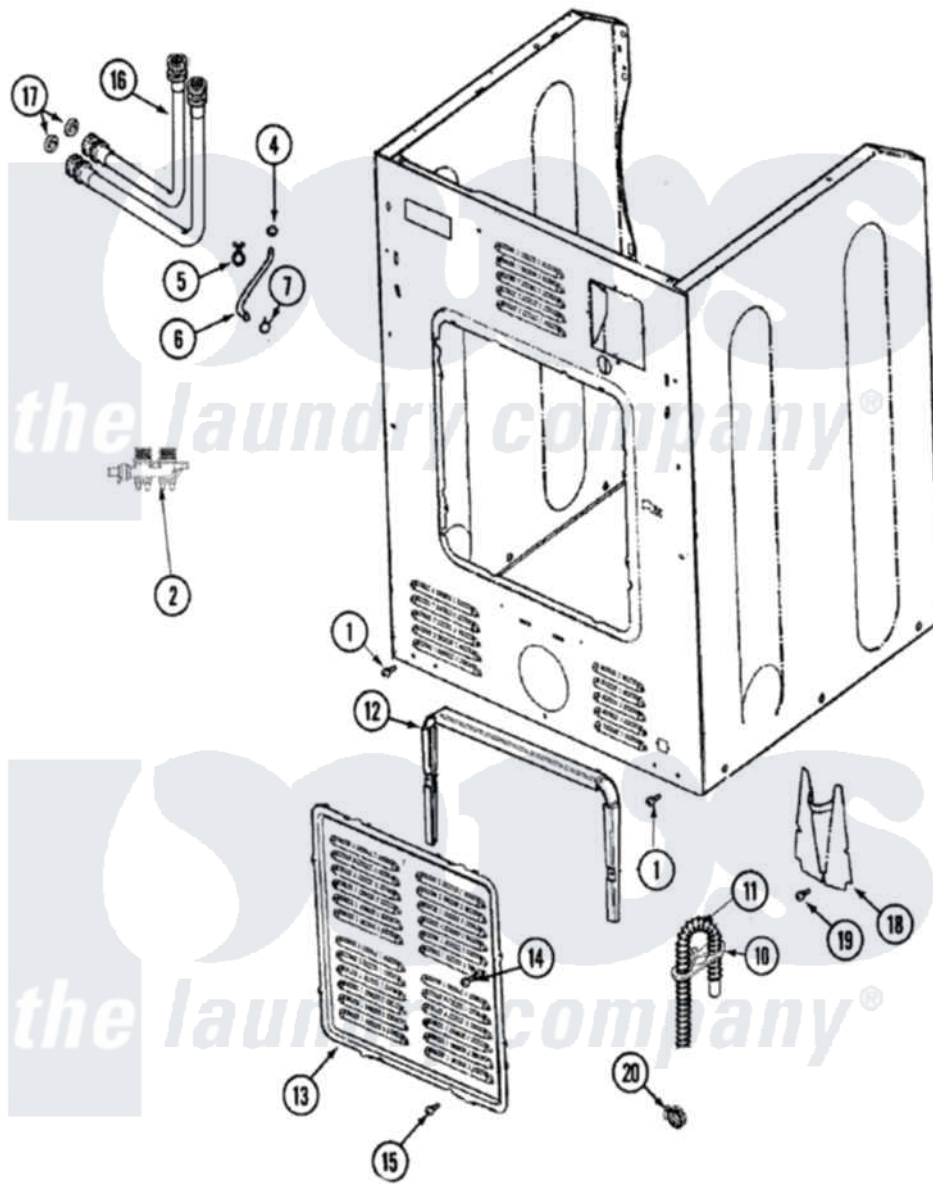

# Maytag MAH6500AWQ 03 - CABINET-REAR

Maytag [Residential Maytag MAH6500AWQ Washer Parts](#) Parts Diagram 03 - CABINET-REAR  
 Click on the part number to view part

Item	Original Part Number	Replaced By	Status	Part Description
1	<a href="#">22001995</a>			Screw Note: Screw, Tumbler Front And Shroud
2	205161	<a href="#">489503</a>		Clamp
"	<a href="#">22003834</a>			Water Valve W' Thermistor
3	<a href="#">22002436</a>			Screw, Water Valve Bracket
4	22002054	<a href="#">285655</a>		Clamp, Hose
5	22002027	<a href="#">74007164</a>		Lock- Purs
6	35-2890	<a href="#">8539404</a>		Tie-Wire
"	<a href="#">22002083</a>			Hose, Injector
7	216169	<a href="#">596669</a>		Clamp, Manifold
8	<a href="#">33002212</a>			Bracket, Water Valve
"	<a href="#">22003263</a>			Screw, Sump Cap
9	22002925	<a href="#">3370225</a>		Screw
10	<a href="#">22002892</a>			Retainer, Drain Hose
11	22003319	<a href="#">12001807</a>		Drain Hose Kit
"	35-2890	<a href="#">8539404</a>		Tie-Wire
"	<a href="#">22002932</a>			Clip, Drain Hose

12	<a href="#">22002022</a>		Spacer, Access Panel
"	W10124350	Not Available	NOT REQUIRED PART OR SEE NOTE
13	<a href="#">22002092</a>		Panel, Access
"	<a href="#">22004355</a>		Rear Access Panel
14	22002295	<a href="#">67006908</a>	Screw, Ice Rack
"	22002925	<a href="#">3370225</a>	Screw
15	22002925	<a href="#">3370225</a>	Screw
16	33-7891	<a href="#">89503</a>	Hose-Inlet
"	35-0874	<a href="#">76313</a>	Hosefill
17	<a href="#">Y013783</a>		Washer, Inlet Hose
18	<a href="#">22002704</a>		Cover, Drain Hose
19	<a href="#">22001995</a>		Screw Note: Screw, Tumbler Front And Shroud
20	22001984	<a href="#">285655</a>	Clamp, Hose