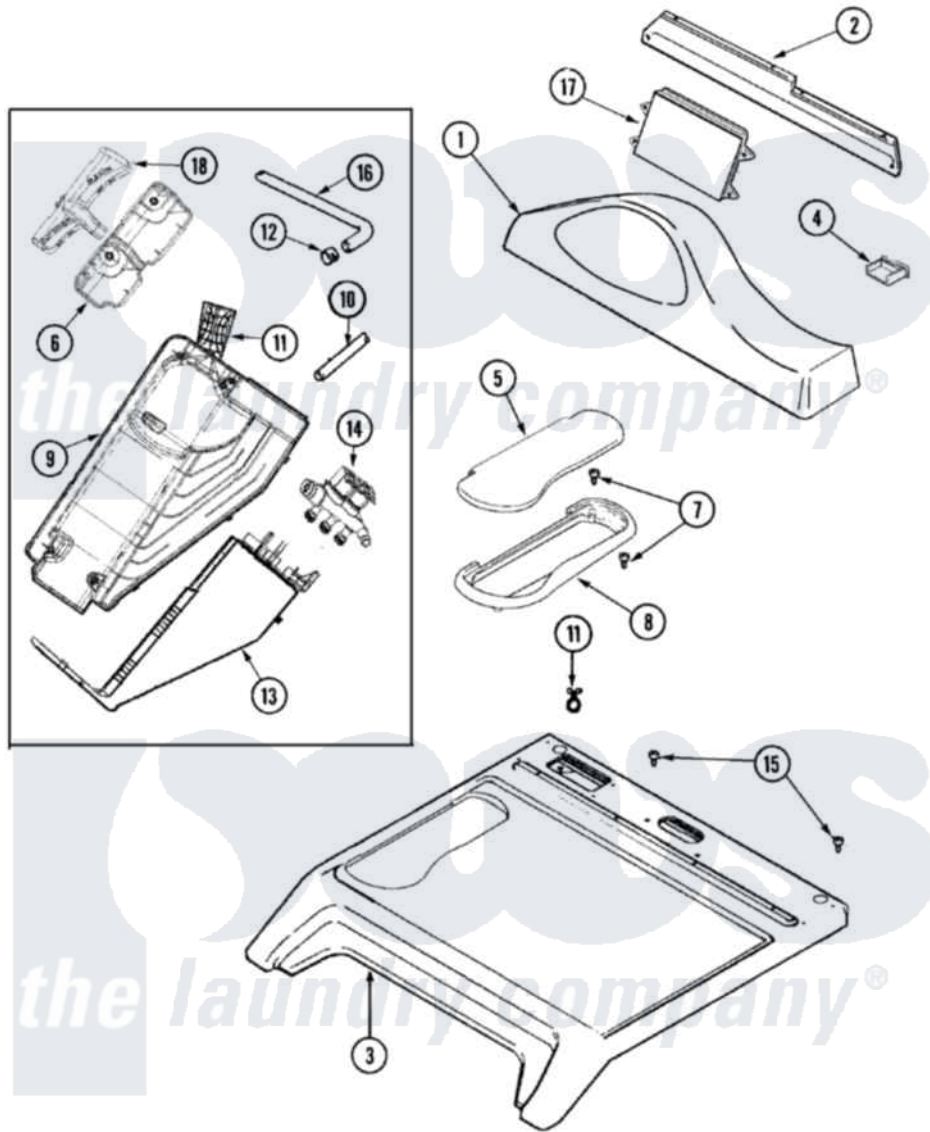

# Maytag MAH6500AWQ 04 - CONTROL PANEL & TOP

Maytag [Residential Maytag MAH6500AWQ Washer Parts](#) Parts Diagram 04 - CONTROL PANEL & TOP  
 Click on the part number to view part

Item	Original Part Number	Replaced By	Status	Part Description
1	<a href="#">22003911</a>			Console W/Membrane Switch-BSQ
"	<a href="#">22003806</a>			Medallion, Console
"	<a href="#">22004441</a>			Led Console Assembly-BSQ - As Pack
"	<a href="#">22003807</a>			Medallion, Console
2	22002061	<a href="#">910187</a>		Screw
"	Y22002339	<a href="#">8534058</a>		Screw
"	<a href="#">22003581</a>			Back, Console Panel
3	<a href="#">22004181</a>			Cover, Top
4	<a href="#">22003323</a>			Cover, Console Plug
5	22003278	<a href="#">22004427</a>		Dispenser
6	<a href="#">22003848</a>			Siphon Cup
7	22003681	<a href="#">22003263</a>		Screw, Sump Cap
8	<a href="#">22003277</a>			Bezel, Dispenser
9	<a href="#">22003844</a>			Dispenser Bottom
"	202515	<a href="#">596669</a>		Clamp, Manifold

10	<a href="#">22003832</a>		Fill Hose, Dispenser
11	<a href="#">22003321</a>		Grid, Dispenser
12	<a href="#">22003833</a>		Hose, Tub Shower
"	205161	<a href="#">489503</a>	Clamp
"	<a href="#">22003832</a>		Fill Hose, Dispenser
"	22001640	<a href="#">285655</a>	Clamp, Hose
"	22001984	<a href="#">285655</a>	Clamp, Hose
13	<a href="#">22003845</a>		Dispenser Cover
14	<a href="#">12001930</a>		Dispenser Valve Assembly Kit
"	22003846	<a href="#">12001930</a>	Dispenser Valve Assembly Kit
15	912365	<a href="#">3370225</a>	Screw
16	<a href="#">22002551</a>		Hose, Bleach
17	22004447	<a href="#">22004486</a>	Control Board As Pk - Led
"	<a href="#">22004257</a>		Control Board Led As Pk
"	22003927	<a href="#">22004257</a>	Control Board Led As Pk
"	22004447	<a href="#">22004486</a>	Control Board As Pk - Led
18	<a href="#">22003849</a>		Siphon Cap
19	22004082	Not Available	SEAL INSERTION TOOL