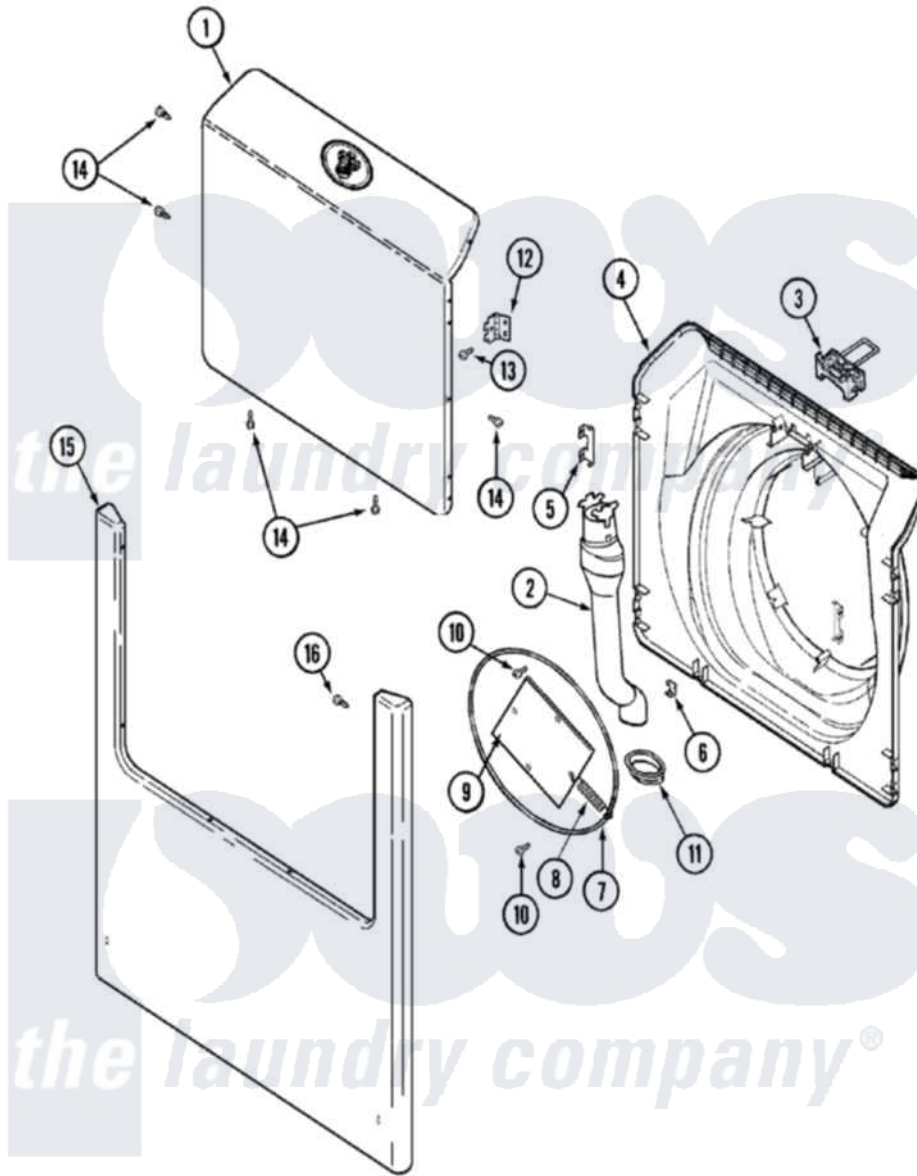

Maytag MAH6500AWQ 05 - DOOR & FRONT PANEL

Maytag Residential Maytag MAH6500AWQ Washer Parts Parts Diagram 05 - DOOR & FRONT PANEL

Click on the part number to view part

Item	Original Part Number	Replaced By	Status	Part Description
1	22003243			Door, Outer W/Medallion
2	22002990	22003850		Vent Tube Assembly
3	22003269			Door, Lock Hoop Assembly
4	22003279			Door, Inner
5	22002038			Clip, Door
6	22002039			Clip, Door
7	22002104			Frame, Wire
8	22002356			Spring, Plate
9	22002094			Frame, Wire
10	22002007			Screw, Wire Frame
11	22003075			Grommet, Vent Tube
12	22002612	12002113		Hinge Cove
"	22002798			Hinge, Door
13	22002062	98006631		Screw
14	33002351			Screw
15	22001995			Screw Note: Screw, Tumbler Front And Shroud

"	22002239		Clip, Front Panel
"	22004428		Seal, Export
"	22003511		Insulation
"	22003512		Insulation, Cabinet
"	22002663	Not Available	PANEL, FRONT (BISQ)
16	22002012		Screw, Hinge Note: Screw, Hinge Bracket
17	22002244		Clip, Grounding