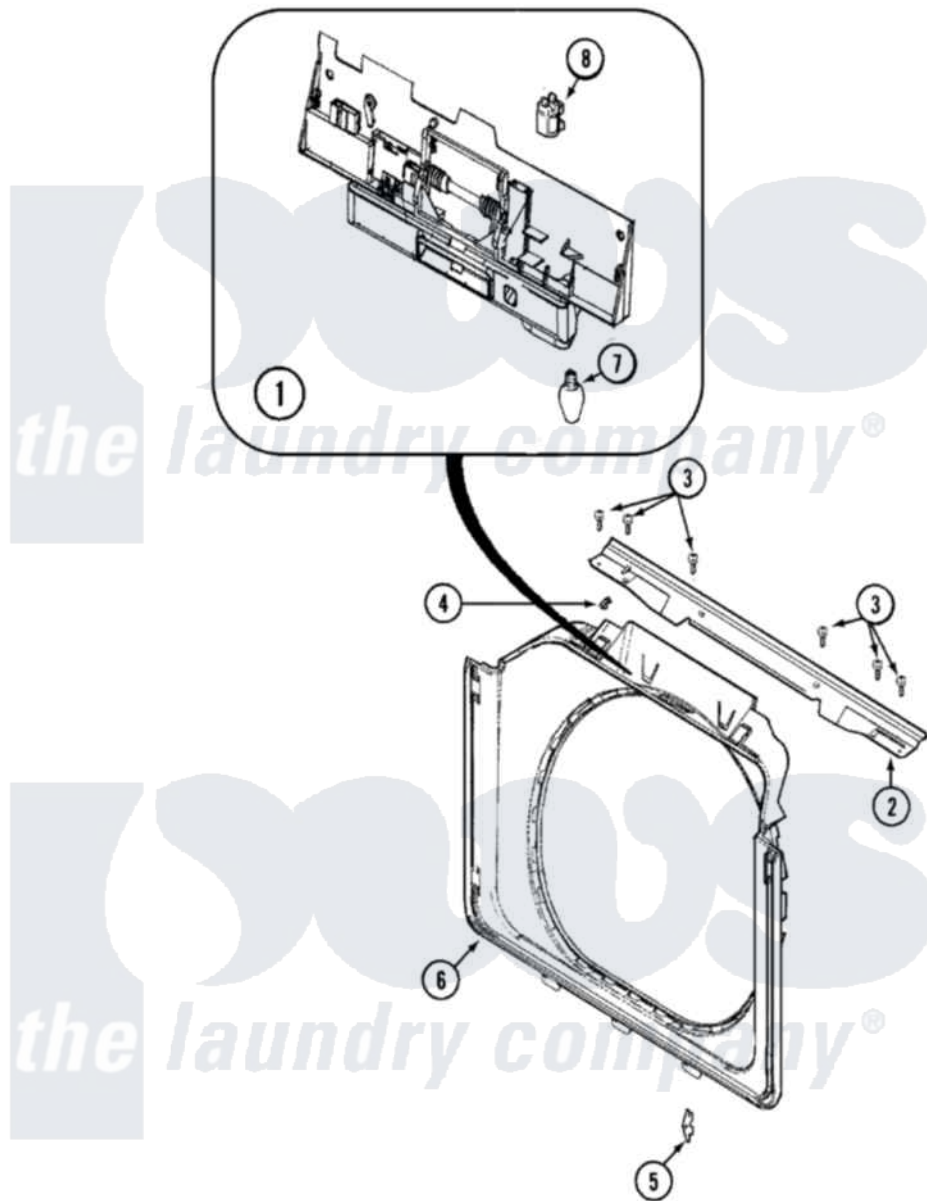

# Maytag MAH6500AWQ 06 - DOOR SHROUD & DOOR LATCH ASSEMBLY

Maytag [Residential Maytag MAH6500AWQ Washer Parts](#) Parts Diagram 06 - DOOR SHROUD & DOOR LATCH ASSEMBLY

[Click on the part number to view part](#)

Item	Original Part Number	Replaced By	Status	Part Description
1	<a href="#">22003593</a>			Assembly, Door Latch
2	<a href="#">22002015</a>			Support, Door Lock
3	<a href="#">22001995</a>			Screw Note: Screw, Tumbler Front And Shroud
4	<a href="#">22002014</a>			Clip, Harness To Support
5	<a href="#">33002349</a>			Cover, Hinge Hole
6	<a href="#">22002665</a>			Shroud ---NA
7	<a href="#">22002263</a>			Lamp
8	<a href="#">22002433</a>			Bulb Holder Assembly