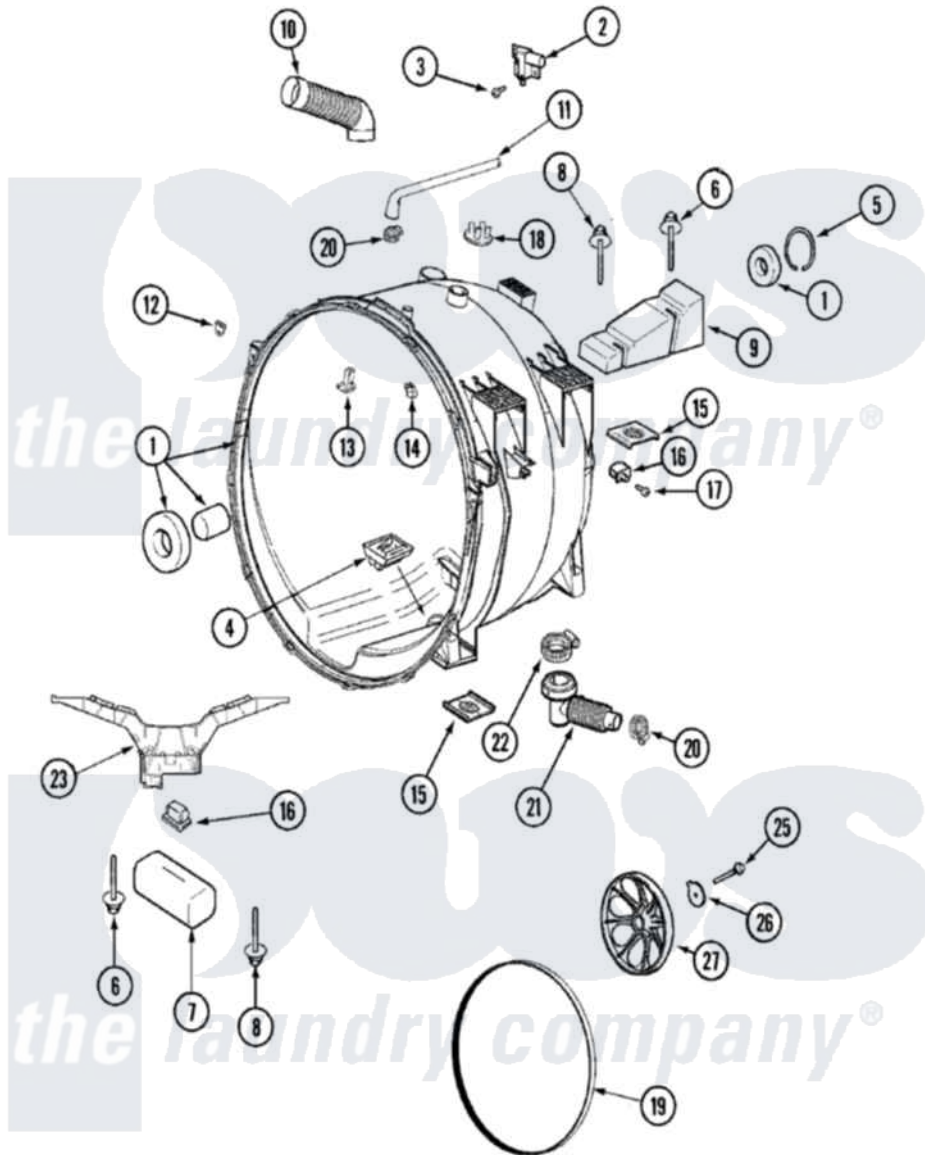

Maytag MAH6500AWQ 07 - OUTER TUB

Maytag [Residential Maytag MAH6500AWQ Washer Parts](#) Parts Diagram 07 - OUTER TUB
 Click on the part number to view part

Item	Original Part Number	Replaced By	Status	Part Description
1	22003413	22004465		Outer Tub Assembly, As Pack
"	22003327			Clamp, Lcd Harness To Cover
"	22004079	22004464		Outer Tub Cover Kit
"	22004464			Outer Tub Cover Kit
2	22003302			Switch, Internal Unbalance
"	22003302			Switch, Internal Unbalance
3	22002300	9740848		Screw, Mixing Valve Mounting
"	22002061	910187		Screw
4	22003710			Sump Cap W/ Labyrinth Feature
"	22003263			Screw, Sump Cap
5	22001981		Not Available	RING, RETAINING
6	22003828	33002973		Screw, No.9-15 X 1.00 Hx WS
"	33002973			Screw, No.9-15 X 1.00 Hx WS
7	22003827			Cushion
8	33002973			Screw, No.9-15 X 1.00 Hx WS
"	22003828	33002973		Screw, No.9-15 X 1.00 Hx WS

9	22002102		Weight, Counter Balance
10	22002083		Hose, Injector
"	22003295	285655	Clamp, Hose
11	22003833		Hose, Tub Shower
12	22002103		Clip, U
13	22002959	22004310	Water Deflector
14	22002006		Clip, Unbalance Switch Harness
15	22002065		Nut, Counter Balance
16	22002044		Switch, Tub Displacement
"	22002044		Switch, Tub Displacement
17	22002061	910187	Screw
18	22002061	910187	Screw
"	22002797		Clip, Hose
19	22002313	12001788	Kit, Belt And Isolator--W
20	205161	489503	Clamp
21	22003262		Hose, Tub To Pump Outlet
22	22002053	696392	Hose Clamp
23	22004472		Bracket, Lower
"	22003826	22004472	Bracket, Lower
24	22002014		Clip, Harness To Support
25	22002057	22003937	Screw, Retaining Bolt
26	22002055	22003936	Washer
"	22003936		Washer
27	22001998	22002315	Pulley, Spinner