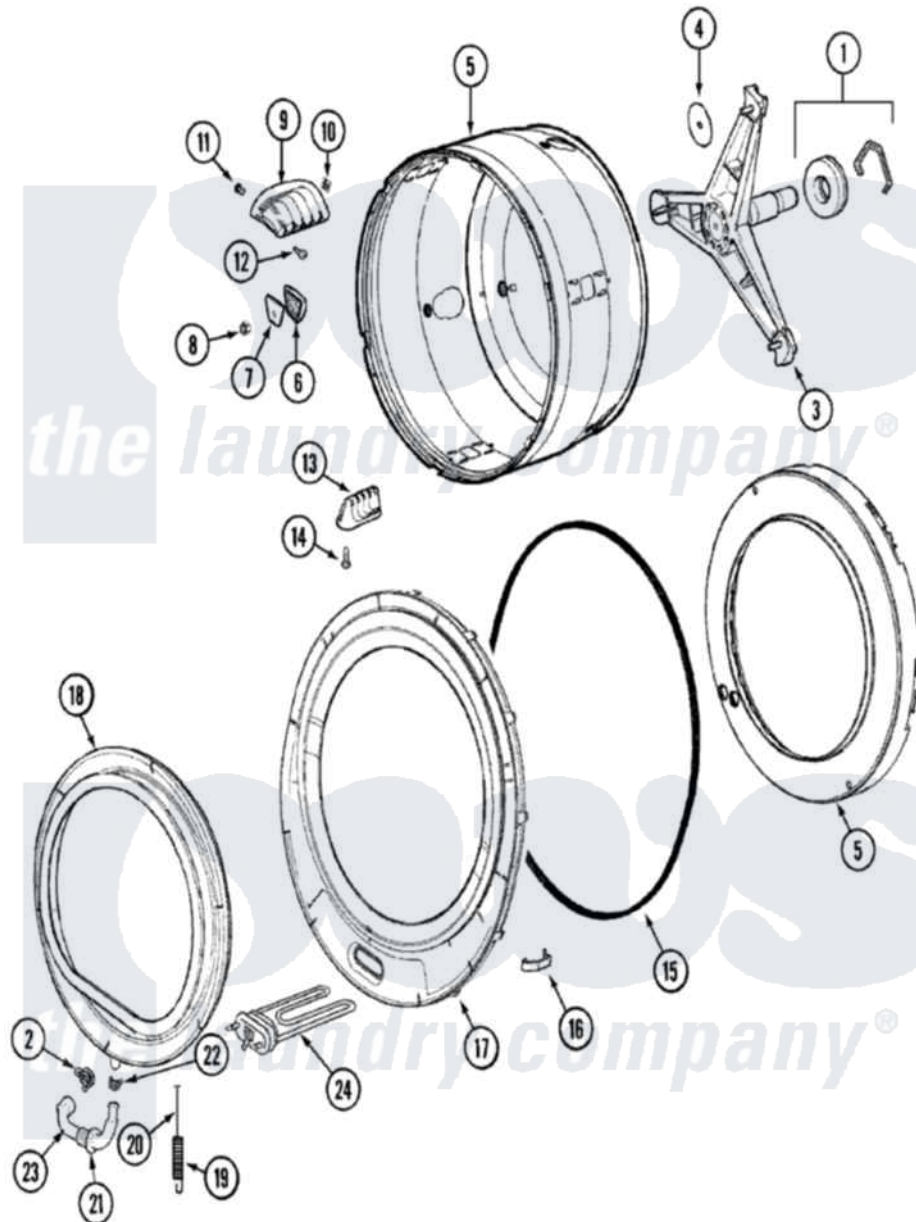

Maytag MAH6500AWQ 08 - SPINNER ASSEMBLY & OUTER TUB COVER

Maytag Residential Maytag MAH6500AWQ Washer Parts Parts Diagram 08 - SPINNER ASSEMBLY & OUTER TUB COVER

[Click on the part number to view part](#)

Item	Original Part Number	Replaced By	Status	Part Description
1	12002022			Lip Seal Kit
"	12001478	12002022		Lip Seal Kit
2	22003073	596669		Clamp, Manifold
3	22002897	W10181639		Support
"	22004108			O Ring
"	22004081	W10181639		Support
"	22003925	W10181639		Support
"	22002123			Tube, Molykote
4	22002023			Washer, Plastic
5	22002115	6-2717080		Spinner As
6	22002482			Washer, Profile
7	22002020			Washer, Spinner Support
8	22002122	2207454		Nut, Hex
9	22001985			Baffle, Drip
10	22002009			Grommet, Baffle
11	22001999			Grommet, Baffle

12	22003556		Screw, Baffle
13	22001986		Baffle, Drip
14	22002059		Screw, Baffle
15	22002077		Seal, Tub Cover
16	22002050		Clip, Tub To Cover
17	22003414		Tub Cover Aspk
"	22003326		Clip, Heater Harness To Tub
"	22004475		Tub Cover Assembly W'Heater
18	22003070	12002533	Boot Kit
"	22003081		Plug
19	22002099		Spring, Tub
20	22002327		Wire, Boot Clamp
21	22003074		Guard, Hose
22	22003072		CLAMP, HOSE DOUBLE WIRE
23	22003071	22004477	Drain Hose, Door Boot
24	22003252		Heater Assembly
25	22003311		Thermistor, Heater