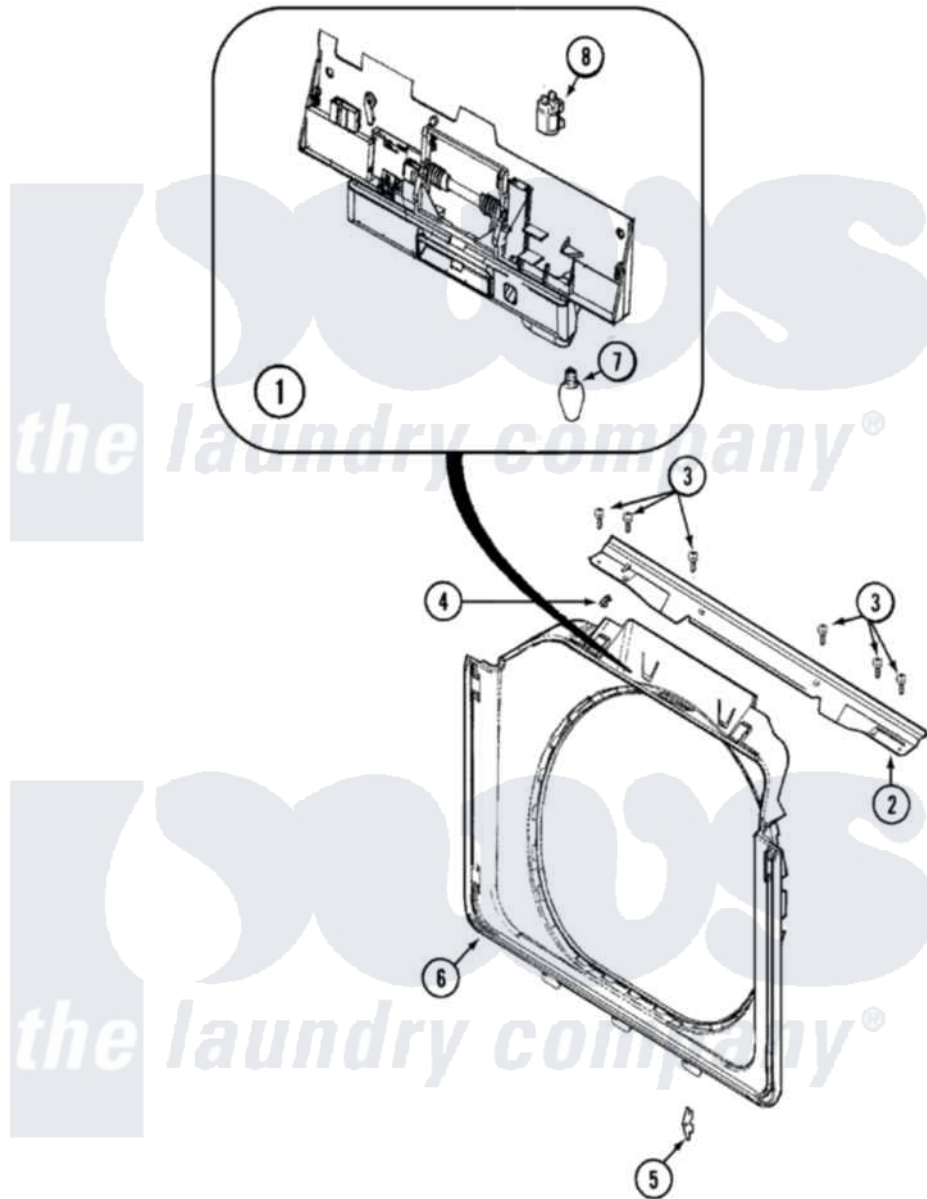

Maytag MAH6500AWW 06 - DOOR SHROUD & DOOR LATCH ASSEMBLY

Maytag Residential Maytag MAH6500AWW Washer Parts Parts Diagram 06 - DOOR SHROUD & DOOR LATCH ASSEMBLY

[Click on the part number to view part](#)

Item	Original Part Number	Replaced By	Status	Part Description
1	22003593			Assembly, Door Latch
2	22002015			Support, Door Lock
3	22001995			Screw Note: Screw, Tumbler Front And Shroud
4	22002014			Clip, Harness To Support
5	33001787			Screw, Hinge Note: Screw, Hinge Hole Cover
"	33001764			Cover, Hinge Hole
6	22002234			Shroud And Dispenser Hose
7	22002263			Lamp
8	22002433			Bulb Holder Assembly