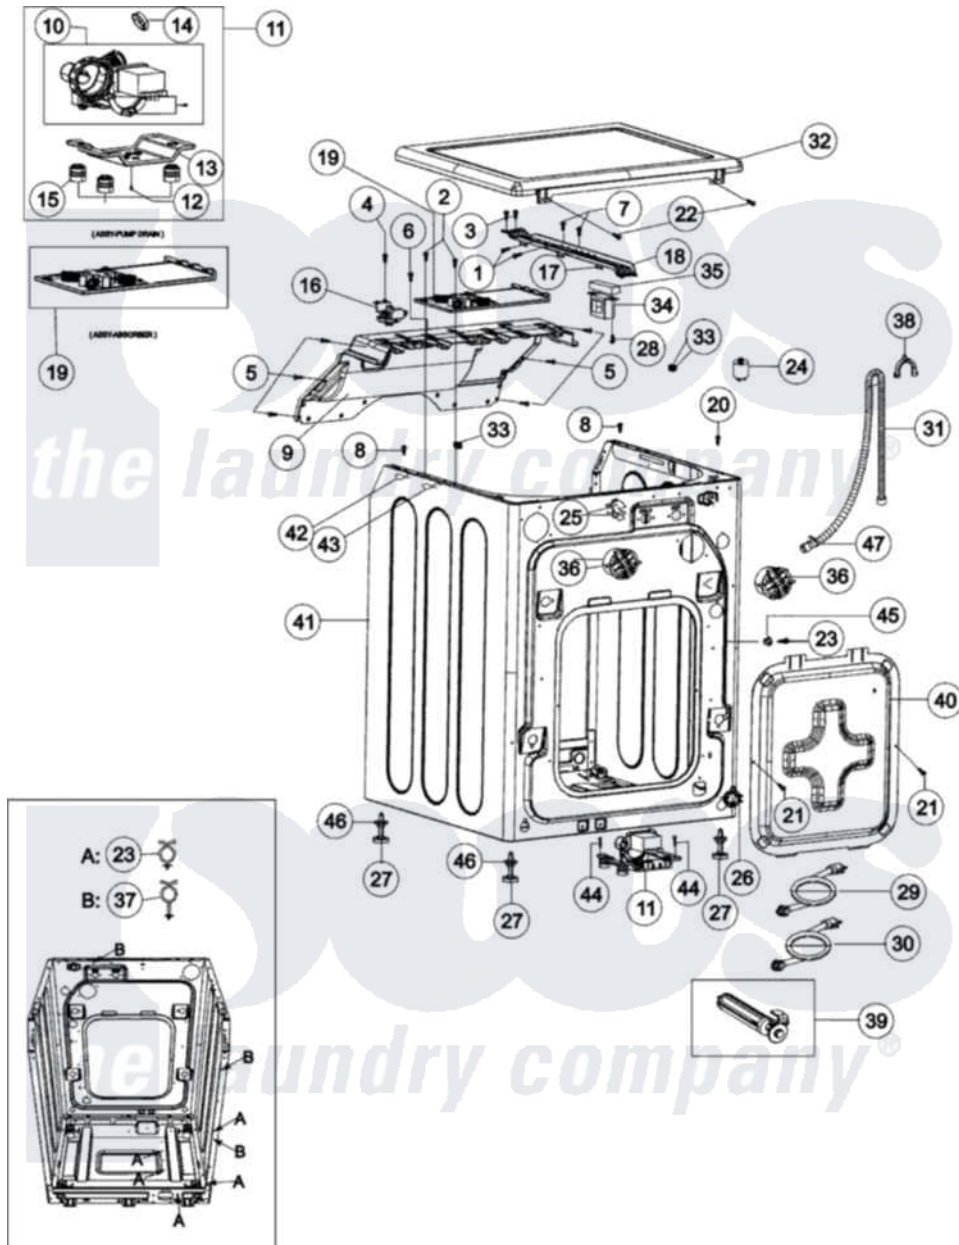

Maytag MAH6700AWM 01 - CABINET

Maytag [Residential Maytag MAH6700AWM Washer Parts](#) Parts Diagram 01 - CABINET
 Click on the part number to view part

Item	Original Part Number	Replaced By	Status	Part Description
1	34001252			Screw
2	34001252			Screw
3	34001252			Screw
4	34001252			Screw
5	34001252			Screw
6	34001252			Screw
7	34001232	98008545		Screw
8	34001317			Screw, Special
9	34001441			Frame, Upper Front
10	34001340			Pump, Drain
11	34001320			Assembly-Pump Drain
12	34001232	98008545		Screw
13	34001231			Screw
14	34001322			Valve-Check
15	34001323			Cushion-Pump
16	34001324			Switch, Pressure Sensor

17	34001325		Bracket, Harness Channel
18	34001326		Channel, Harness
19	34001443		Absorber Assembly
20	34001252		Screw
21	34001252		Screw
22	34001328		Screw
23	34001329		Clip, Harness
24	34001330	Not Available	FILTER, EMI
25	34001331		Clip, Outer Hose Holder
26	34001200	34001500	Guide Hose
"	34001500		Guide Hose
27	34001341		Foot, Leveling
28	34001231		Screw
29	34001089		Hose, Water Inlet
30	34001094		Hose, Water Inlet
31	34001095		Hose, Drain
32	34001332		Top
33	34001097		Guide, Spring-Washer Only
34	34001333		Trans-Reactor
35	34001334		Bracket, Heater
36	34001400	34001455	Assembly-Cap
37	35001004	M0585401	Tie, Wire
"	34001501		Holder Wire
38	34001336		U-Bend, Drain Hose
39	34001337		Bolt, Shipping
40	34001338		Rear Panel
41	34001442		Cabinet
42	34001229	W10339879	Tie, Cable
43	34001229	W10339879	Tie, Cable
44	34001388		Bolt
45	34001299		Clamp, Pressure Hose Retainer
46	34001389		Nut, Lock
47	34001161	596669	Clamp, Manifold