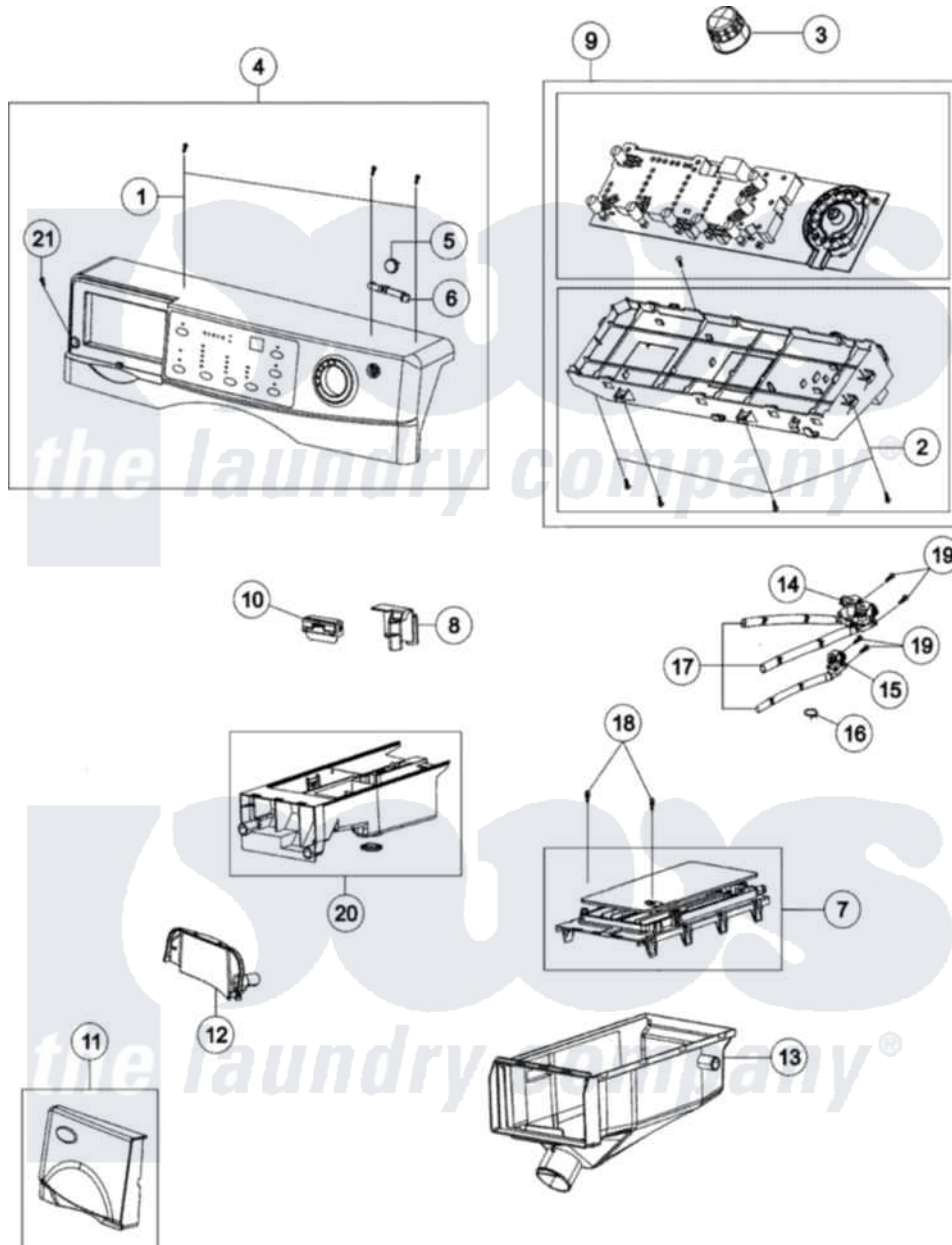

Maytag MAH6700AWM 02 - CONTROL BOARD / DISPENSER

Maytag Residential Maytag MAH6700AWM Washer Parts Parts Diagram 02 - CONTROL BOARD / DISPENSER
 Click on the part number to view part

Item	Original Part Number	Replaced By	Status	Part Description
1	34001232	98008545		Screw
2	34001231			Screw
3	34001233			Knob-Encoder
4	34001418			Assembly-Panel Control
5	34001235			Button-Push
6	34001419			Lever, Power
7	34001423	34001284		ASSEMBLY-S HOUSING DRAWER
8	34001401			Cap, Rinse
9	34001499	W10273828		User Interface
"	34001420	34001488		Service As
"	34001479			Board, Control
"	34001484			Pcb Mem
"	34001487			Bracket, Sensor
10	34001239			Separator
11	34001470			Assembly-S panel Drawer
12	34001422			Bracket, Handle

13	34001245		Dispenser Body
14	34001151		Valve, Inlet
15	34001131		Valve, Inlet
16	34001208	596669	Clamp, Manifold
17	34001109	34001210	Hose-Dispe
18	34001232	98008545	Screw
19	34001250		Screw
20	34001282		Drawer, Detergent
21	6002-001006	Not Available	SCREW