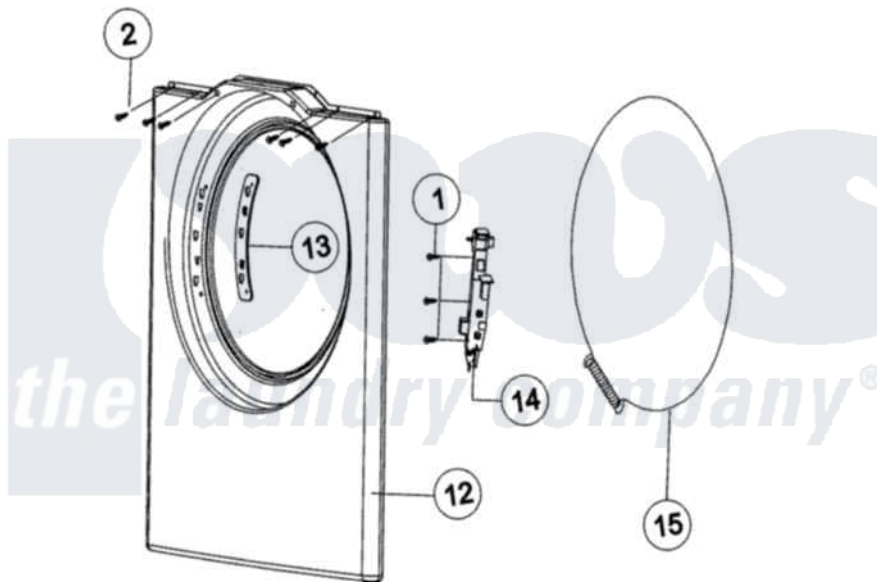

Maytag MAH6700AWM 03 - DOOR

Maytag Residential Maytag MAH6700AWM Washer Parts Diagram 03 - DOOR
 Click on the part number to view part

Item	Original Part Number	Replaced By	Status	Part Description
1	34001251		Not Available	SCREW, TAPPING
2	34001252			Screw
3	34001254			Glass, Door
4	34001192			Bushing, Hinge Guide
5	34001424			Frame, Door Front
6	34001425			Screen, Door
7	34001251		Not Available	SCREW, TAPPING
8	34001259			Screw
9	34001426			Frame, Door Back Support
10	34001260			Hook, Door
11	34001286			Screw
12	34001427			Panel, Front
13	34001428			Bracket, Hinge
14	34001265	8182634		Lock, Door
15	34001266			Clamp, Bellow To Front Panel
16	34001429			Hinge D00r