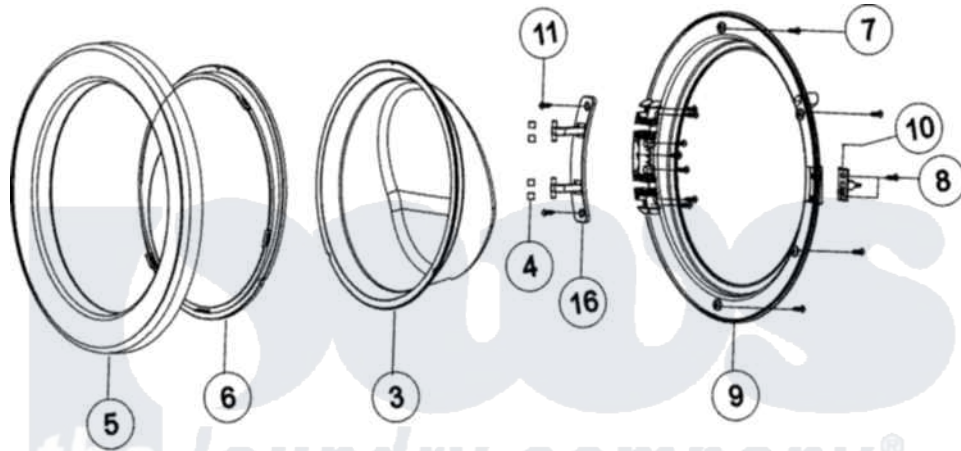

Maytag MAH6700AWM 03 - DOOR

Maytag Residential Maytag MAH6700AWM Washer Parts Diagram 03 - DOOR
 Click on the part number to view part

Item	Original Part Number	Replaced By	Status	Part Description
1	34001251		Not Available	SCREW, TAPPING
2	34001252			Screw
3	34001254			Glass, Door
4	34001192			Bushing, Hinge Guide
5	34001424			Frame, Door Front
6	34001425			Screen, Door
7	34001251		Not Available	SCREW, TAPPING
8	34001259			Screw
9	34001426			Frame, Door Back Support
10	34001260			Hook, Door
11	34001286			Screw
12	34001427			Panel, Front
13	34001428			Bracket, Hinge
14	34001265	8182634		Lock, Door
15	34001266			Clamp, Bellow To Front Panel
16	34001429			Hinge D00r