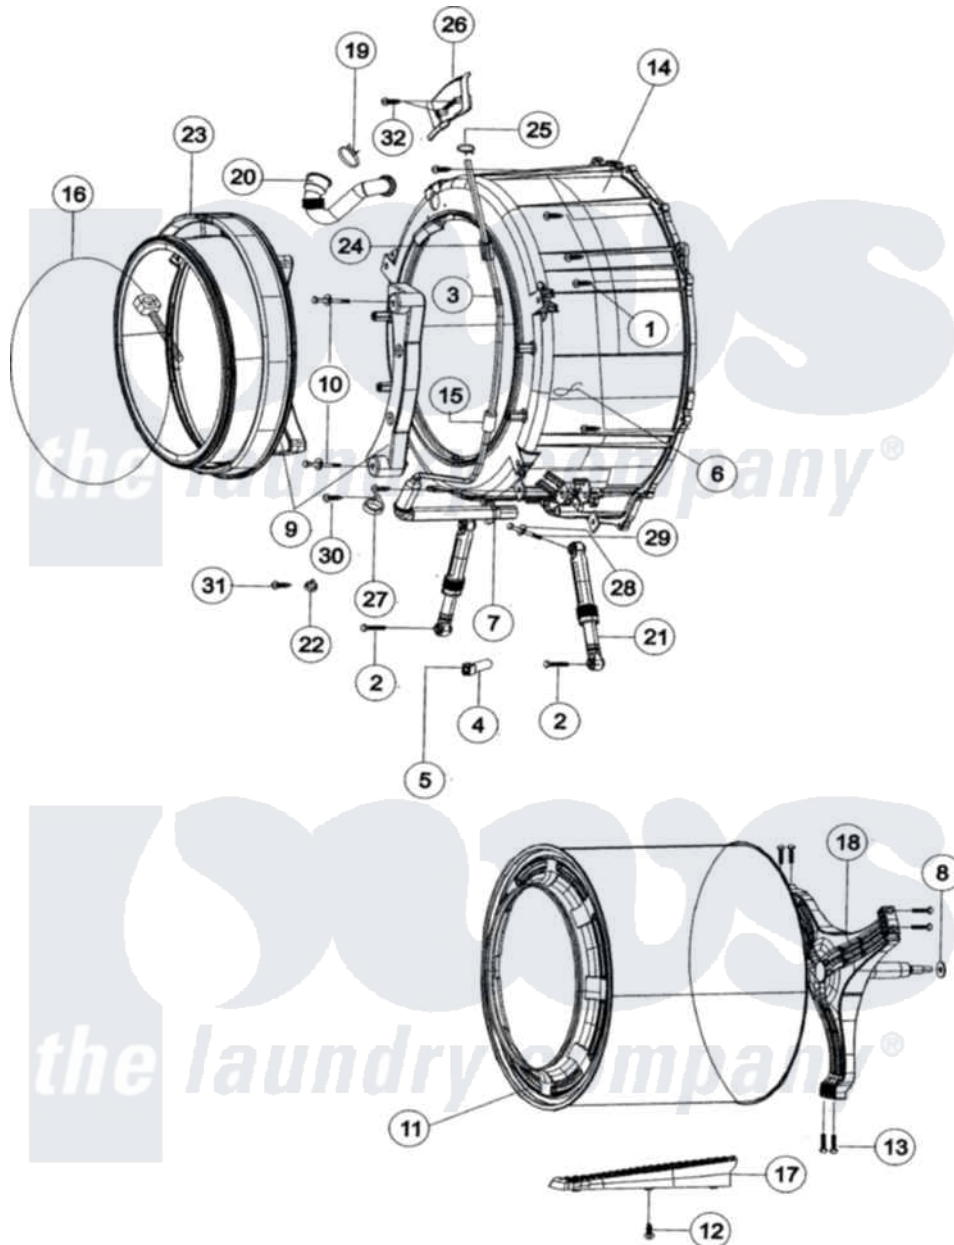

Maytag MAH6700AWM 05 - TUB - FRONT

Maytag Residential Maytag MAH6700AWM Washer Parts Parts Diagram 05 - TUB - FRONT
 Click on the part number to view part

Item	Original Part Number	Replaced By	Status	Part Description
2	34001147			Bolt
3	34001436			Hose, Pressure Switch
4	34001202			Thermistor
5	34001162			Seal, Rubber
6	34001229	W10339879		Tie, Cable
7	34001315	285655		Clamp, Hose
8	34001409			Washer
9	34001276			Counterweight, Front
10	34001158			Bolt Assembly
11	34001430			Basket
12	34001251		Not Available	SCREW, TAPPING
13	34001277			Screw
14	34001435			Tub, Front
15	34001307			Sleeve, Harness
16	34001306			Clamp, Bellow To Tub
17	34001431			Baffle, Tub

18	34001407		Crosspiece
19	34001305	3400959	Hose Clamp
20	34001434		Hose, Dispenser To Tub
21	34001303		Shock Absorber
22	34001433		Clamp, Harness Retainer
23	34001432		Bellow
24	34001301		Sleeve, Pressure Switch Hose
25	34001169		Clamp, Hose
26	34001300		Guide, Water
27	34001299		Clamp, Pressure Hose Retainer
28	34001272		Washer, Flat
29	34001148		Bolt
30	34001232	98008545	Screw
31	34001232	98008545	Screw
32	34001251	Not Available	SCREW, TAPPING