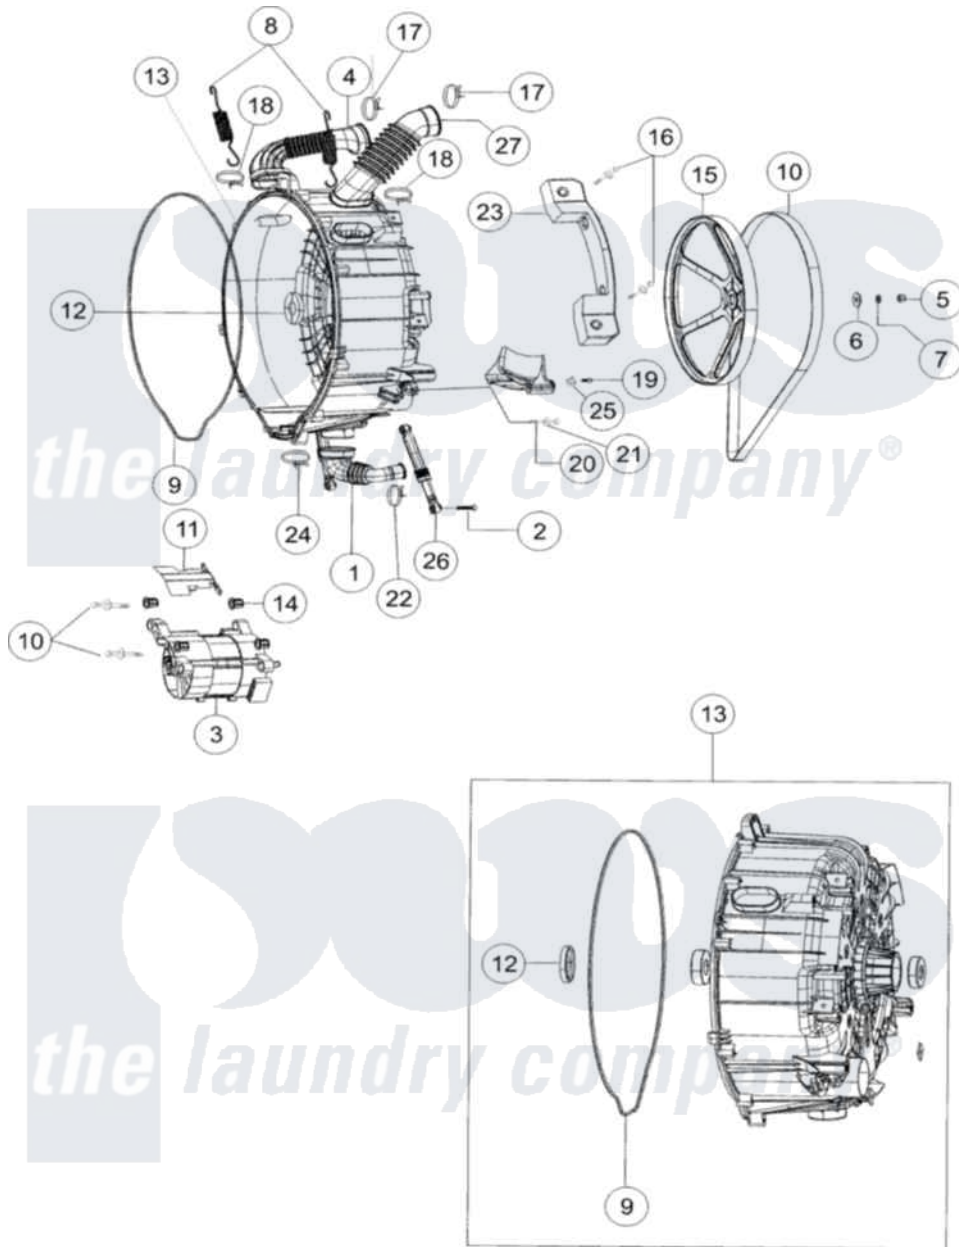

# Maytag MAH6700AWM 06 - TUB BACK

Maytag Residential Maytag MAH6700AWM Washer Parts Parts Diagram 06 - TUB BACK  
 Click on the part number to view part

Item	Original Part Number	Replaced By	Status	Part Description
1	<a href="#">34001294</a>			Hose, Tub To Pump
2	<a href="#">34001147</a>			Bolt
3	<a href="#">34001437</a>			Motor, Drive
4	<a href="#">34001295</a>			Hose Exhaust
5	<a href="#">34001271</a>			Nut, Pulley
6	<a href="#">34001406</a>			Washer, Flat
7	<a href="#">34001273</a>			Washer, Spring
8	<a href="#">34001274</a>			Spring, Suspension
9	<a href="#">34001296</a>			Gasket, Tub
10	<a href="#">34001411</a>			Belt
11	<a href="#">34001415</a>			Cover, Motor
12	<a href="#">34001463</a>			Bracket, Rear
"	<a href="#">34001408</a>			Seal, Oil
13	<a href="#">34001439</a>			Tub, Rear
"	<a href="#">34001458</a>			Outer Tub, Rear
14	<a href="#">34001157</a>			Bushing, Motor

15	<a href="#">34001412</a>		Pulley
16	<a href="#">34001158</a>		Bolt Assembly
17	<a href="#">34001297</a>		Clamp, Hose
18	<a href="#">34001297</a>		Clamp, Hose
19	34001232	<a href="#">98008545</a>	Screw
20	<a href="#">34001148</a>		Bolt
21	<a href="#">34001272</a>		Washer, Flat
22	34001161	<a href="#">596669</a>	Clamp, Manifold
23	<a href="#">34001413</a>		Counterweight, Rear
24	<a href="#">34001289</a>		Clamp, Hose
25	<a href="#">34001438</a>		Clamp, Harness Retainer
26	<a href="#">34001292</a>		Shock Absorber
27	<a href="#">34001293</a>		Hose, Exhaust