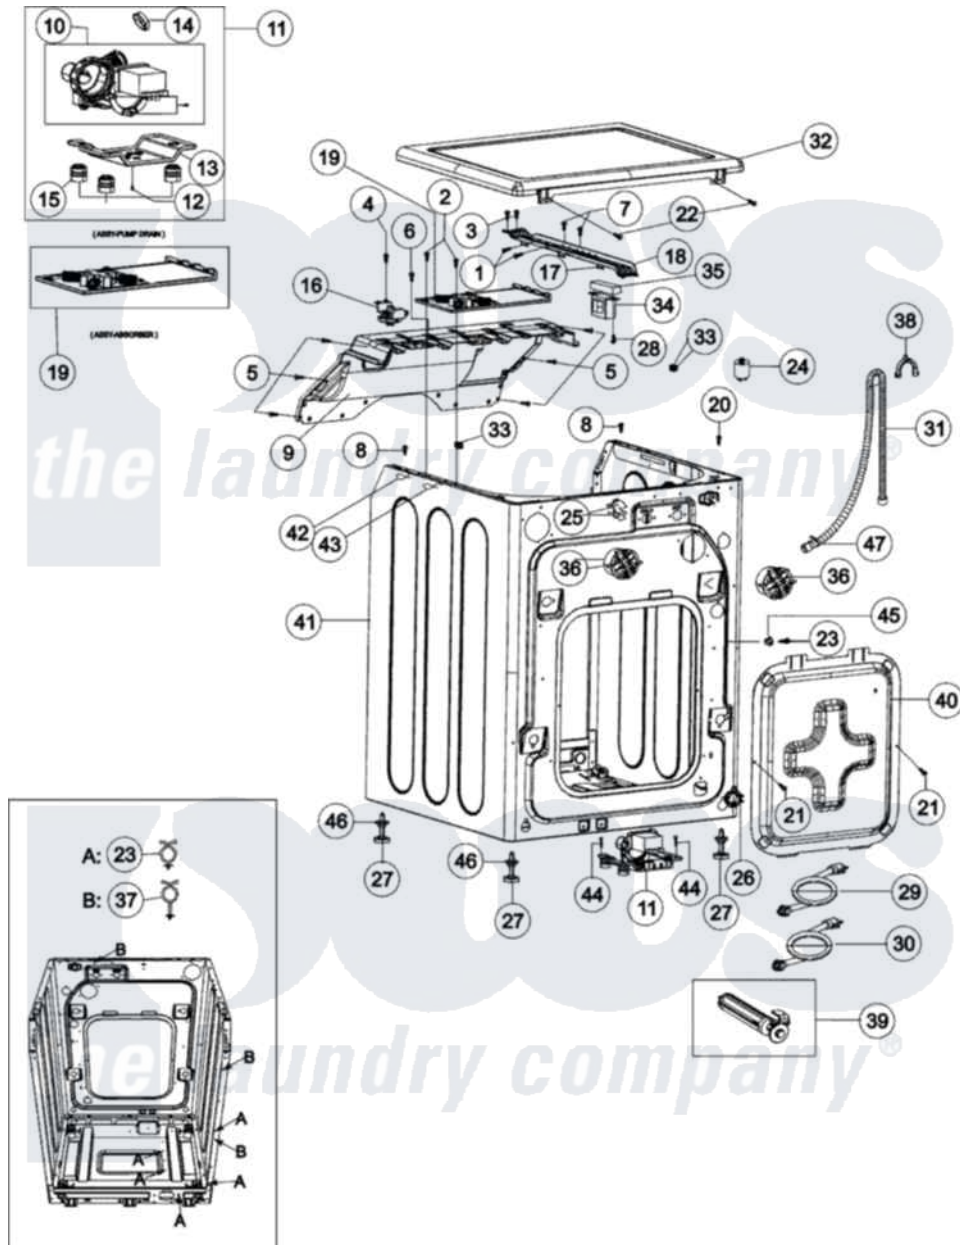

Maytag MAH6700AWW 01 - CABINET

Maytag [Residential Maytag MAH6700AWW Washer Parts](#) Parts Diagram 01 - CABINET
 Click on the part number to view part

Item	Original Part Number	Replaced By	Status	Part Description
1	34001252			Screw
2	34001252			Screw
3	34001252			Screw
4	34001252			Screw
5	34001252			Screw
6	34001252			Screw
7	34001232	98008545		Screw
8	34001317			Screw, Special
9	34001441			Frame, Upper Front
10	34001340			Pump, Drain
11	34001320			Assembly-Pump Drain
12	34001232	98008545		Screw
13	34001231			Screw
14	34001322			Valve-Check
15	34001323			Cushion-Pump
16	34001324			Switch, Pressure Sensor

17	34001325		Bracket, Harness Channel
18	34001326		Channel, Harness
19	34001443		Absorber Assembly
20	34001252		Screw
21	34001252		Screw
22	34001328		Screw
23	34001329		Clip, Harness
24	34001330	Not Available	FILTER, EMI
25	34001331		Clip, Outer Hose Holder
26	34001500		Guide Hose
"	34001200	34001500	Guide Hose
27	34001341		Foot, Leveling
28	34001231		Screw
29	34001089		Hose, Water Inlet
30	34001094		Hose, Water Inlet
31	34001095		Hose, Drain
32	34001332		Top
33	34001097		Guide, Spring-Washer Only
34	34001333		Trans-Reactor
35	34001334		Bracket, Heater
36	34001400	34001455	Assembly-Cap
37	34001501		Holder Wire
"	35001004	M0585401	Tie, Wire
38	34001336		U-Bend, Drain Hose
39	34001337		Bolt, Shipping
40	34001338		Rear Panel
41	34001442		Cabinet
"	34001502		Assembly Frame-Cabinet
42	34001229	W10339879	Tie, Cable
43	34001229	W10339879	Tie, Cable
44	34001388		Bolt
45	34001299		Clamp, Pressure Hose Retainer
46	34001389		Nut, Lock
47	34001161	596669	Clamp, Manifold