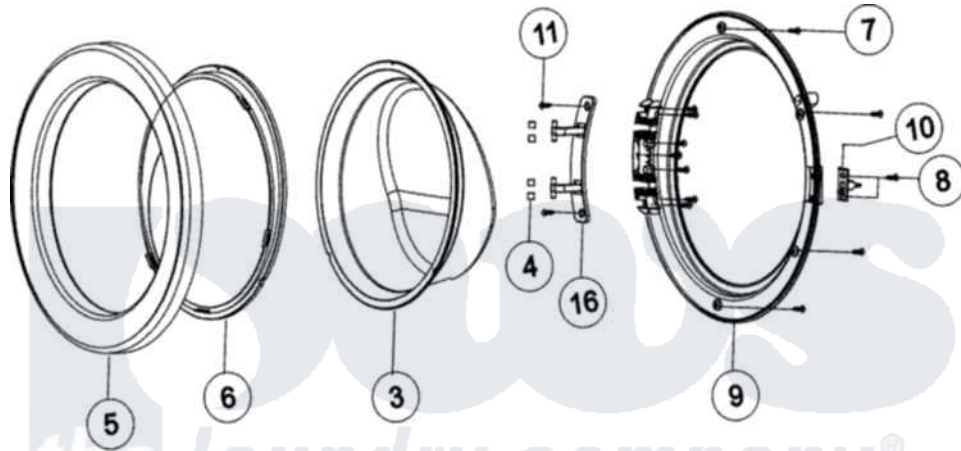

Maytag MAH6700AWW 03 - DOOR

Maytag [Residential Maytag MAH6700AWW Washer Parts](#) Parts Diagram 03 - DOOR
 Click on the part number to view part

Item	Original Part Number	Replaced By	Status	Part Description
1	34001251		Not Available	SCREW, TAPPING
2	34001252			Screw
3	34001254			Glass, Door
4	34001192			Bushing, Hinge Guide
5	34001424			Frame, Door Front
6	34001425			Screen, Door
7	34001251		Not Available	SCREW, TAPPING
8	34001259			Screw
9	34001426			Frame, Door Back Support
10	34001260			Hook, Door
11	34001286			Screw
12	34001427			Panel, Front
13	34001428			Bracket, Hinge
14	34001265	8182634		Lock, Door
15	34001266			Clamp, Bellow To Front Panel
16	34001429			Hinge D00r