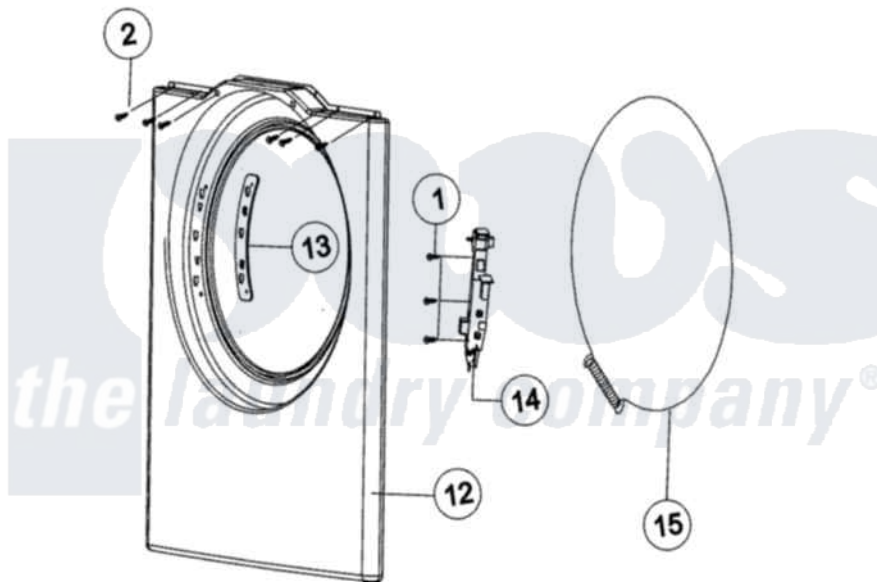

Maytag MAH6700AWW 03 - DOOR

Maytag [Residential Maytag MAH6700AWW Washer Parts](#) Parts Diagram 03 - DOOR
 Click on the part number to view part

Item	Original Part Number	Replaced By	Status	Part Description
1	34001251		Not Available	SCREW, TAPPING
2	34001252			Screw
3	34001254			Glass, Door
4	34001192			Bushing, Hinge Guide
5	34001424			Frame, Door Front
6	34001425			Screen, Door
7	34001251		Not Available	SCREW, TAPPING
8	34001259			Screw
9	34001426			Frame, Door Back Support
10	34001260			Hook, Door
11	34001286			Screw
12	34001427			Panel, Front
13	34001428			Bracket, Hinge
14	34001265	8182634		Lock, Door
15	34001266			Clamp, Bellow To Front Panel
16	34001429			Hinge D00r