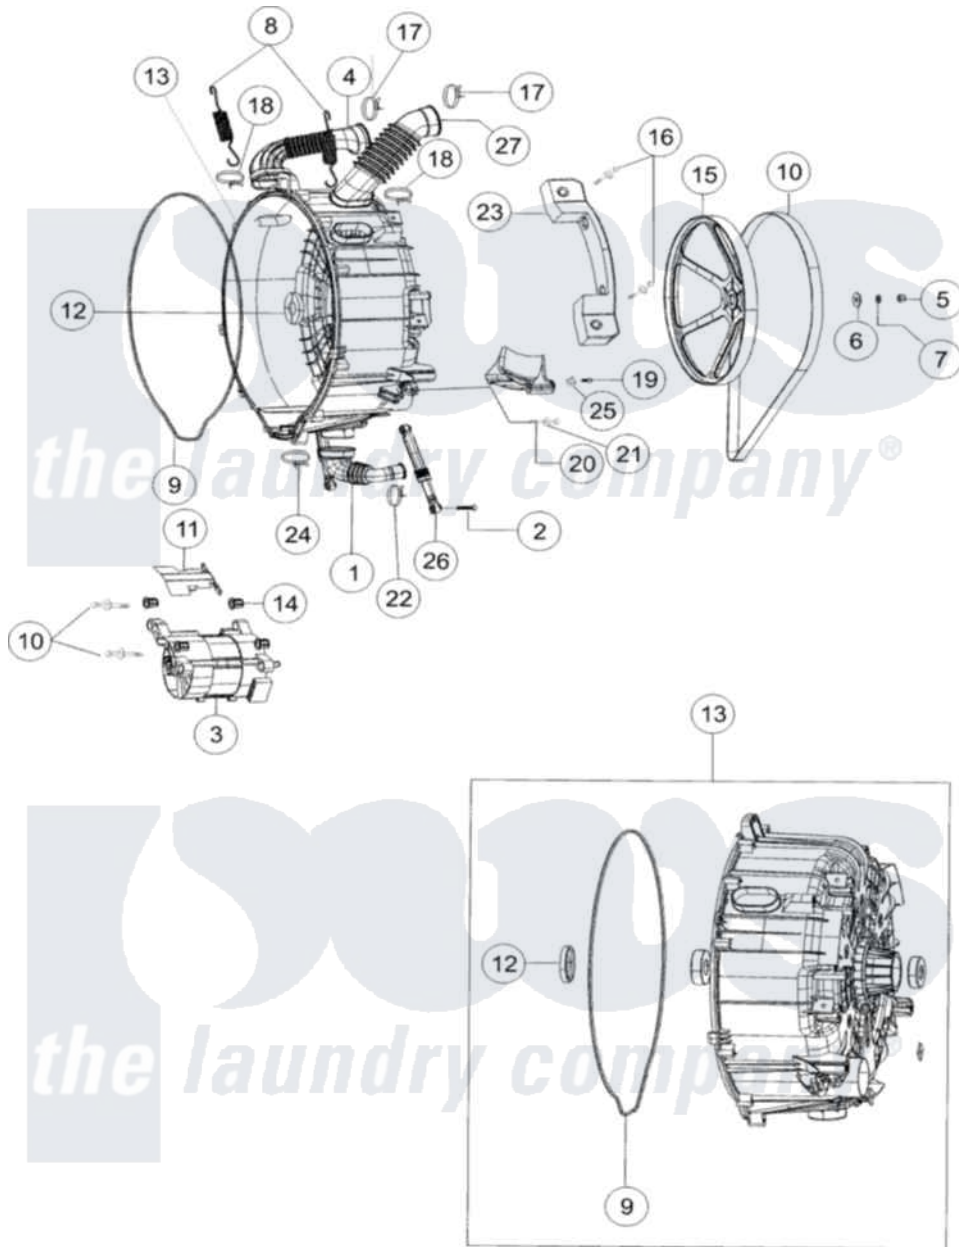

# Maytag MAH6700AWW 06 - TUB BACK

Maytag Residential Maytag MAH6700AWW Washer Parts Parts Diagram 06 - TUB BACK  
 Click on the part number to view part

Item	Original Part Number	Replaced By	Status	Part Description
1	<a href="#">34001294</a>			Hose, Tub To Pump
2	<a href="#">34001147</a>			Bolt
3	<a href="#">34001437</a>			Motor, Drive
4	<a href="#">34001295</a>			Hose Exhaust
5	<a href="#">34001271</a>			Nut, Pulley
6	<a href="#">34001406</a>			Washer, Flat
7	<a href="#">34001273</a>			Washer, Spring
8	<a href="#">34001274</a>			Spring, Suspension
9	<a href="#">34001296</a>			Gasket, Tub
10	<a href="#">34001411</a>			Belt
11	<a href="#">34001415</a>			Cover, Motor
12	<a href="#">34001463</a>			Bracket, Rear
"	<a href="#">34001408</a>			Seal, Oil
13	<a href="#">34001439</a>			Tub, Rear
"	<a href="#">34001458</a>			Outer Tub, Rear
14	<a href="#">34001157</a>			Bushing, Motor

15	<a href="#">34001412</a>		Pulley
16	<a href="#">34001158</a>		Bolt Assembly
17	<a href="#">34001297</a>		Clamp, Hose
18	<a href="#">34001297</a>		Clamp, Hose
19	34001232	<a href="#">98008545</a>	Screw
20	<a href="#">34001148</a>		Bolt
21	<a href="#">34001272</a>		Washer, Flat
22	34001161	<a href="#">596669</a>	Clamp, Manifold
23	<a href="#">34001413</a>		Counterweight, Rear
24	<a href="#">34001289</a>		Clamp, Hose
25	<a href="#">34001438</a>		Clamp, Harness Retainer
26	<a href="#">34001292</a>		Shock Absorber
27	<a href="#">34001293</a>		Hose, Exhaust