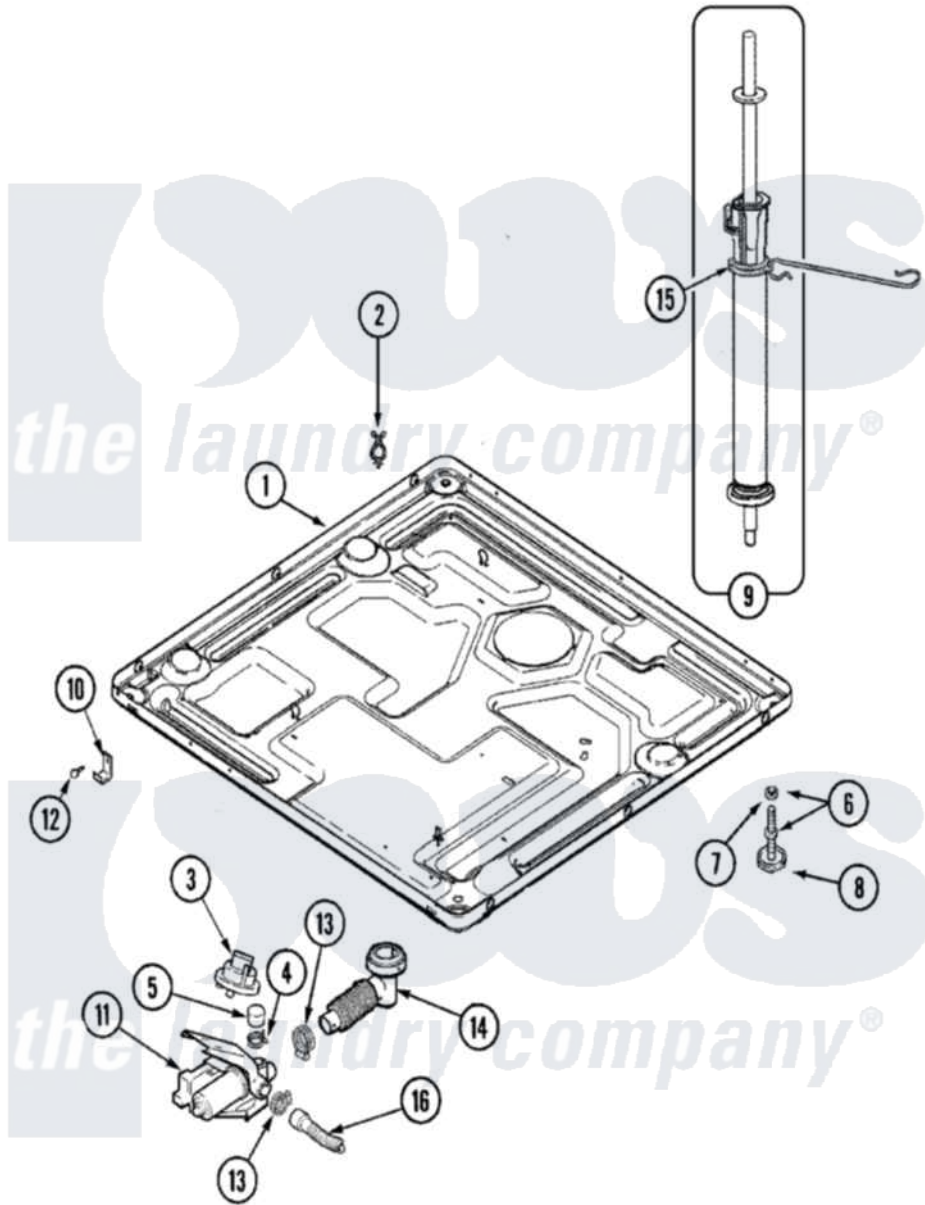

Maytag MAH7500AWQ 01 - BASE

Maytag [Residential Maytag MAH7500AWQ Washer Parts](#) Parts Diagram 01 - BASE
 Click on the part number to view part

Item	Original Part Number	Replaced By	Status	Part Description
1	212276	W10116760		Screw
"	22003605			Base Weld Assembly
"	22003580			Base, Assembly
"	22003435			Base, Assembly
"	22002014			Clip, Harness To Support
2	22002852	22003298		Retainer, Wire
"	22003298			Retainer, Wire
3	22002994			Switch, Pressure
"	22003728			Switch, Pressure Items 22-30 Listed As Series
"	22003265		Not Available	BAG, PLASTIC W/DRAWSTRING
4	22002853	285655		Clamp, Hose
5	22003268			Cap, Rubber
6	22001915	22003544		Adjustable Leg W/Foot And Nut
7	Y052740	62739		Nut, Lock

8	210684		Foot, Adjustable Leg
9	22001988		Strut Assembly-Rear
10	22002239		Clip, Front Panel
11	25001012		Pump Isolator Bracket
"	22003244	25001052	Pump Assembly
12	22001995		Screw Note: Screw, Tumbler Front And Shroud
13	202515	596669	Clamp, Manifold
14	22003262		Hose, Tub To Pump Outlet
15	22003080		Clip, Airdome Hose
16	12001807		Drain Hose Kit