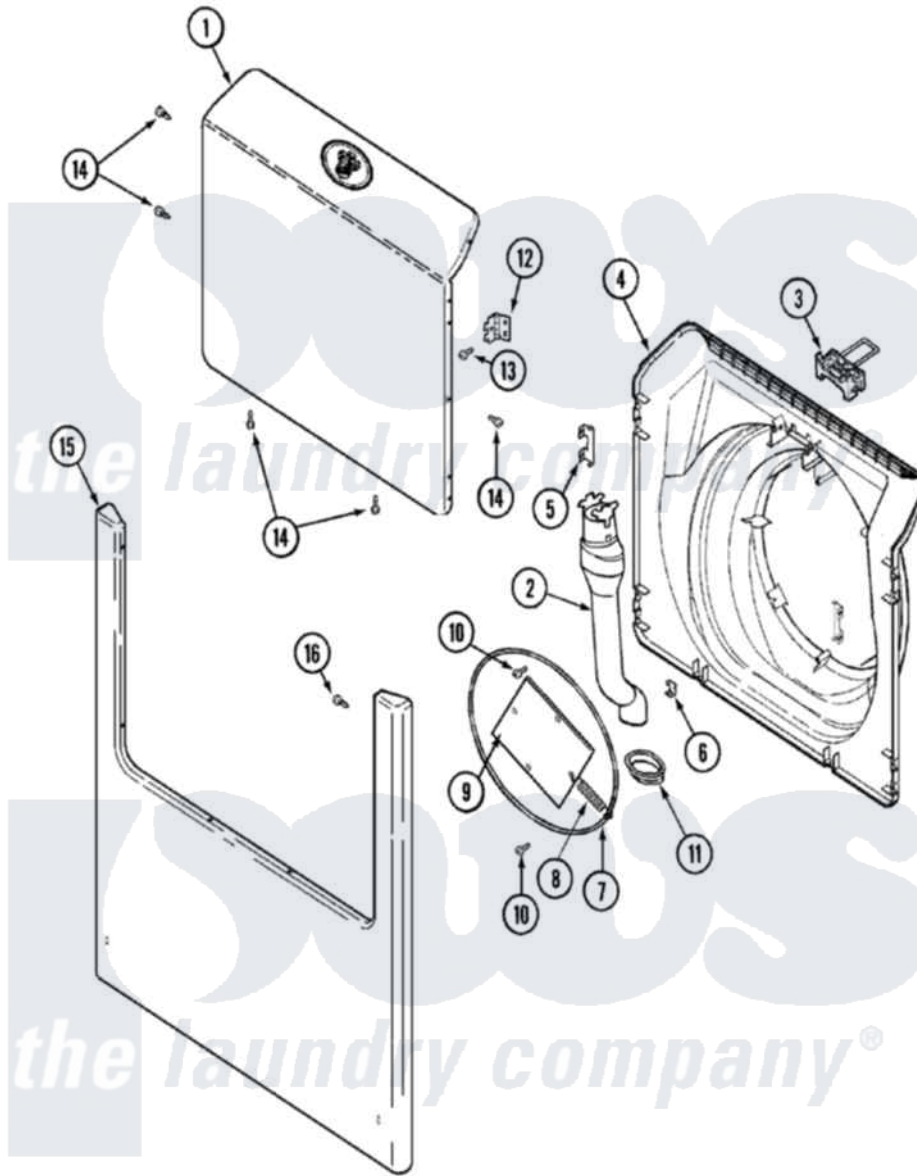

Maytag MAH7500AWQ 05 - DOOR & FRONT PANEL

Maytag Residential Maytag MAH7500AWQ Washer Parts Parts Diagram 05 - DOOR & FRONT PANEL
 Click on the part number to view part

Item	Original Part Number	Replaced By	Status	Part Description
1	22003328		Not Available	TAG, ENERGY (LCD)
"	22003243			Door, Outer W/Medallion
2	22002990	22003850		Vent Tube Assembly
"	22003246	22003593		Assembly, Door Latch
3	22003269			Door, Lock Hoop Assembly
4	22003279			Door, Inner
5	22002038			Clip, Door
6	22002039			Clip, Door
7	22002104			Frame, Wire
8	22002356			Spring, Plate
9	22002094			Frame, Wire
10	22002007			Screw, Wire Frame
11	22003075			Grommet, Vent Tube
12	22002612	12002113		Hinge Cove
"	22002000	22002798		Hinge, Door
13	22002062	98006631		Screw

14	33002351		Screw
15	22002239		Clip, Front Panel
"	22001995		Screw Note: Screw, Tumbler Front And Shroud
"	22002305	22003512	Insulation, Cabinet
"	22004428		Seal, Export
"	22002663	Not Available	PANEL, FRONT (BISQ)
16	22002012		Screw, Hinge Note: Screw, Hinge Bracket
17	22002244		Clip, Grounding