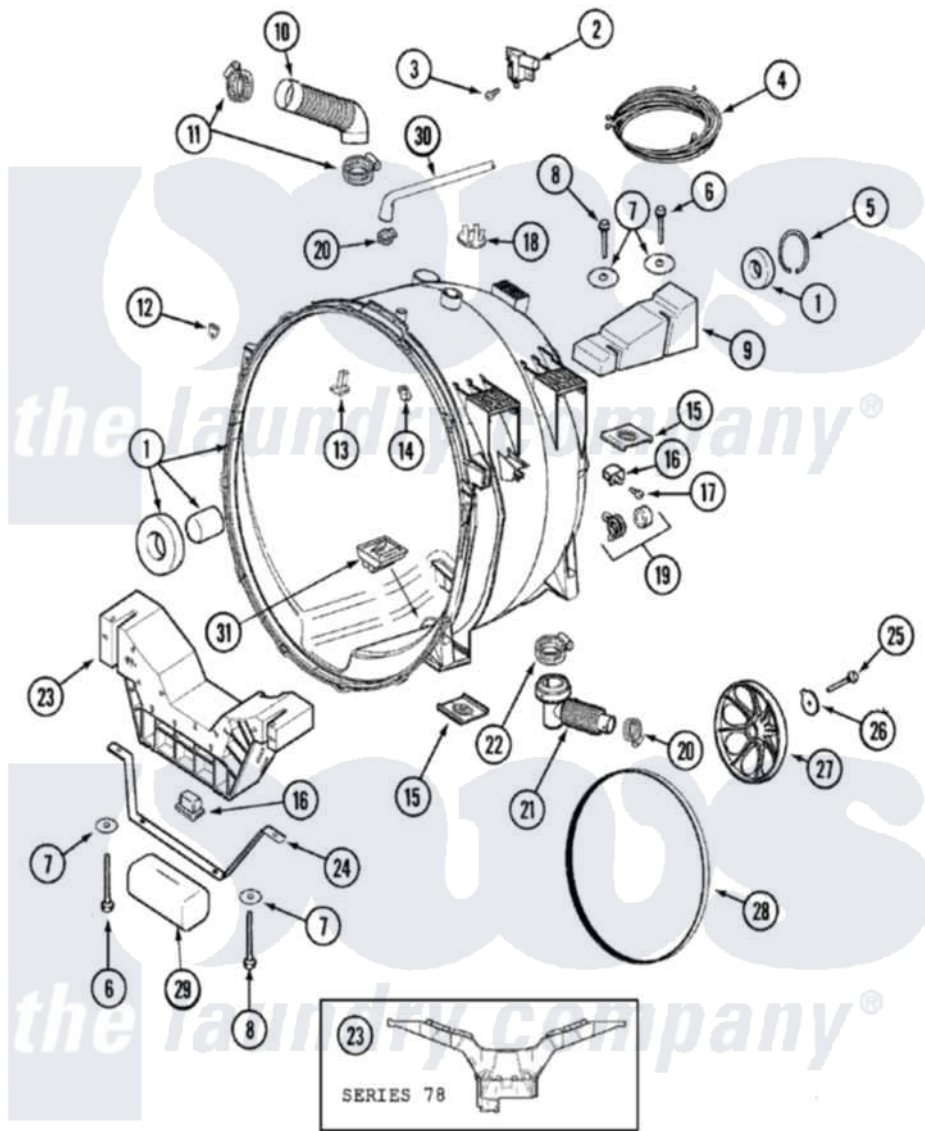

Maytag MAH7500AWQ 08 - OUTER TUB

Maytag [Residential Maytag MAH7500AWQ Washer Parts](#) Parts Diagram 08 - OUTER TUB
 Click on the part number to view part

Item	Original Part Number	Replaced By	Status	Part Description
1	22004465			Outer Tub Assembly, As Pack
"	22004080	22004465		Outer Tub Assembly, As Pack
"	22003326			Clip, Heater Harness To Tub
"	22003413	22004465		Outer Tub Assembly, As Pack
2	22003302			Switch, Internal Unbalance
"	22003302			Switch, Internal Unbalance
3	22002061	910187		Screw
"	22002300	9740848		Screw, Mixing Valve Mounting
4	22003271			Harness, Unbalance Switch
"	22003264	W10339879		Tie, Cable
"	22003829			Harness, Upper Sub Assembly
"	22003855	22004212		Motor Harness
"	22003858			EMI Suppression Filter, 16a
"	22003829			Harness, Upper Sub Assembly
5	22001981		Not Available	RING, RETAINING
6	33002973			Screw, No.9-15 X 1.00 Hx WS